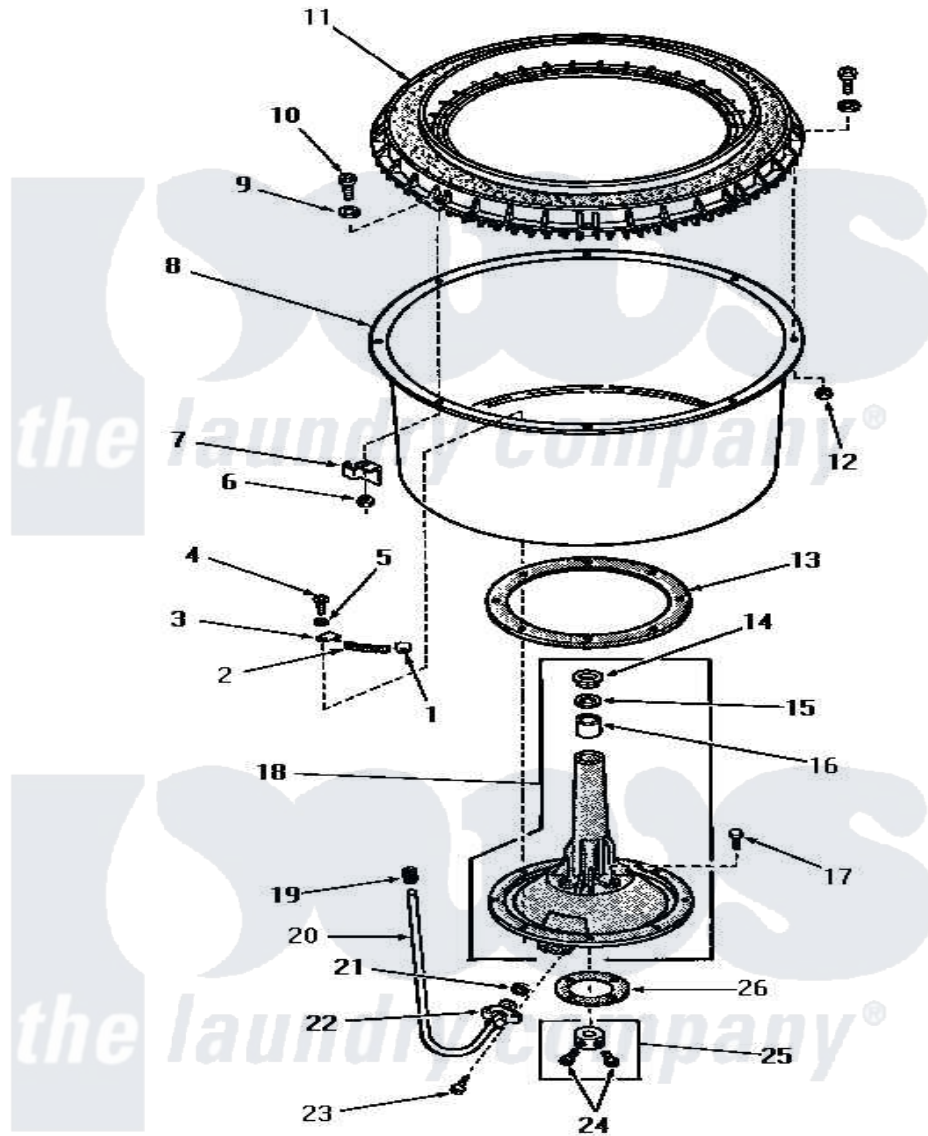

Amana DA3820 05 - AGITATOR POST & SPIN TUB

AGITATOR POST AND SPIN TUB

[Amana Residential Amana DA3820 Washer Parts](#) Parts Diagram 05 - AGITATOR POST & SPIN TUB
 Click on the part number to view part

Item	Original Part Number	Replaced By	Status	Part Description
1	22446			Clip
2	22144			Spring
3	22447			Clip
4	20260			Screw, 5/16-18 X 3/4 RD
5	20121		Not Available	GASKET
6	26678			Nut, Self-Locking
7	22025			Bracket
8	25977		Not Available	TUB,SPIN xREPLACE
9	25100			Washer, 17/64 ID x 1/2 OD
10	25251	EZ25251		25 x 25 x 1 Filter 1 Metal Side
11	24931		Not Available	BALANCE RING
12	25250			Nut, 1/4-20 Hex Nylock
13	20122			Gasket
14	23685			Bearing
15	23684			Seal
16	23686			Bearing

17	20261		Screw, Cap
18	26016	2-6016	Wheel 71/2x6
19	22351		Sleeve
20	25980		Tube, Sediment
21	20110		Gasket
22	26046		Bracket, Sediment Tube
23	20852	Not Available	SCREW,10-24 X 1/2 HEX
24	23481	02422	Screw, 1/4-20 X 1/2 HeX
25	20377		Collar Assembly
26	20120		Gasket
NI	243P3	Not Available	KIT,AGITATOR POST