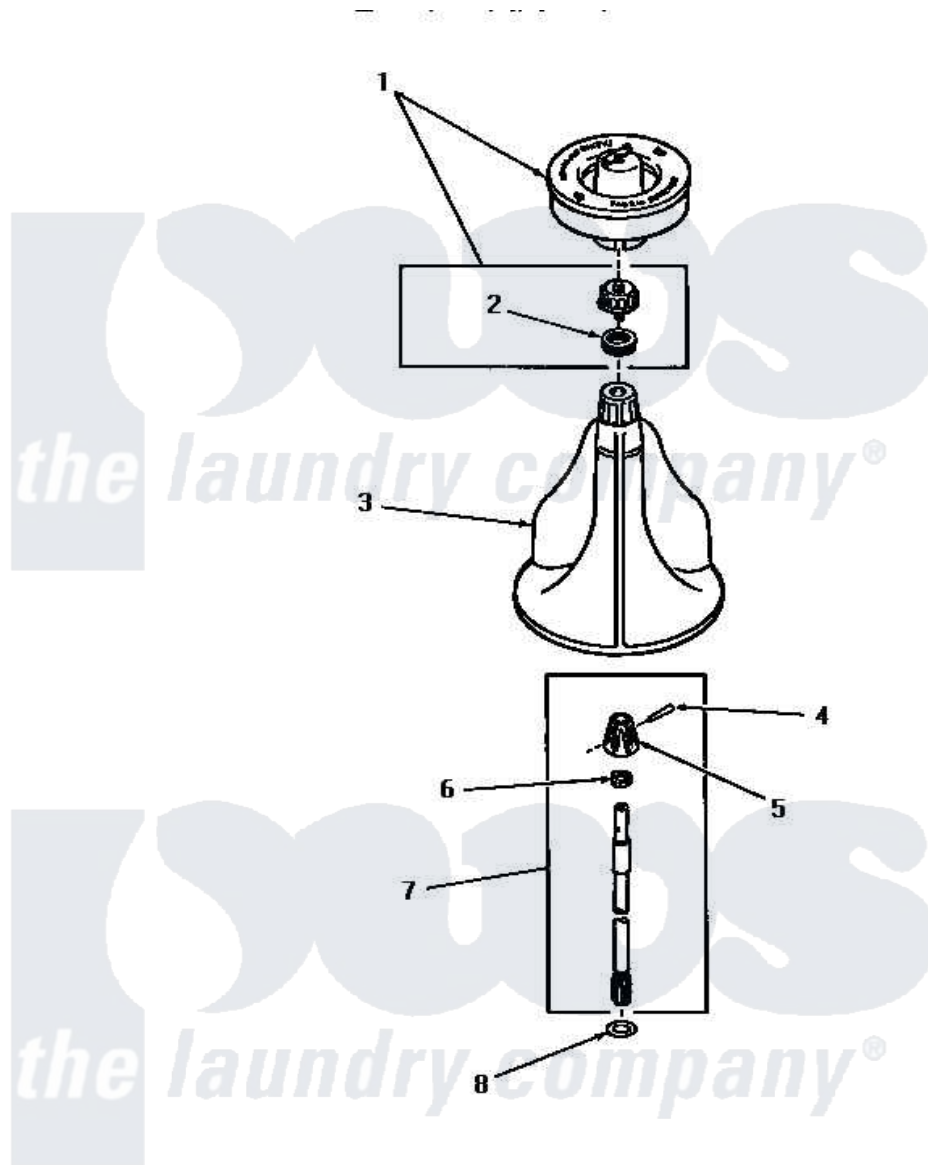

# Amana DA3820 06 - AGITATOR, SHAFT & FABRIC SOFTENER DISP

## AGITATOR, SHAFT AND FABRIC SOFTENER DISPENSER

Amana Residential Amana DA3820 Washer Parts Parts Diagram 06 - AGITATOR, SHAFT & FABRIC SOFTENER DISP  
 Click on the part number to view part

Item	Original Part Number	Replaced By	Status	Part Description
1	<a href="#">26014</a>			Assembly, Cap And Ring-Agitator
2	<a href="#">20136</a>			Ring
3	25975		Not Available	ASSY,AGITATOR
4	<a href="#">20243</a>			Pin, Taper
5	20056		Not Available	BLOCK, DRIVE
6	20057	<a href="#">222T017P01</a>		Washer FIB 21/32 ID X 1156 OD X 1/8
7	21751	<a href="#">21751P</a>		Assyshaft
8	<a href="#">22135</a>			Washer