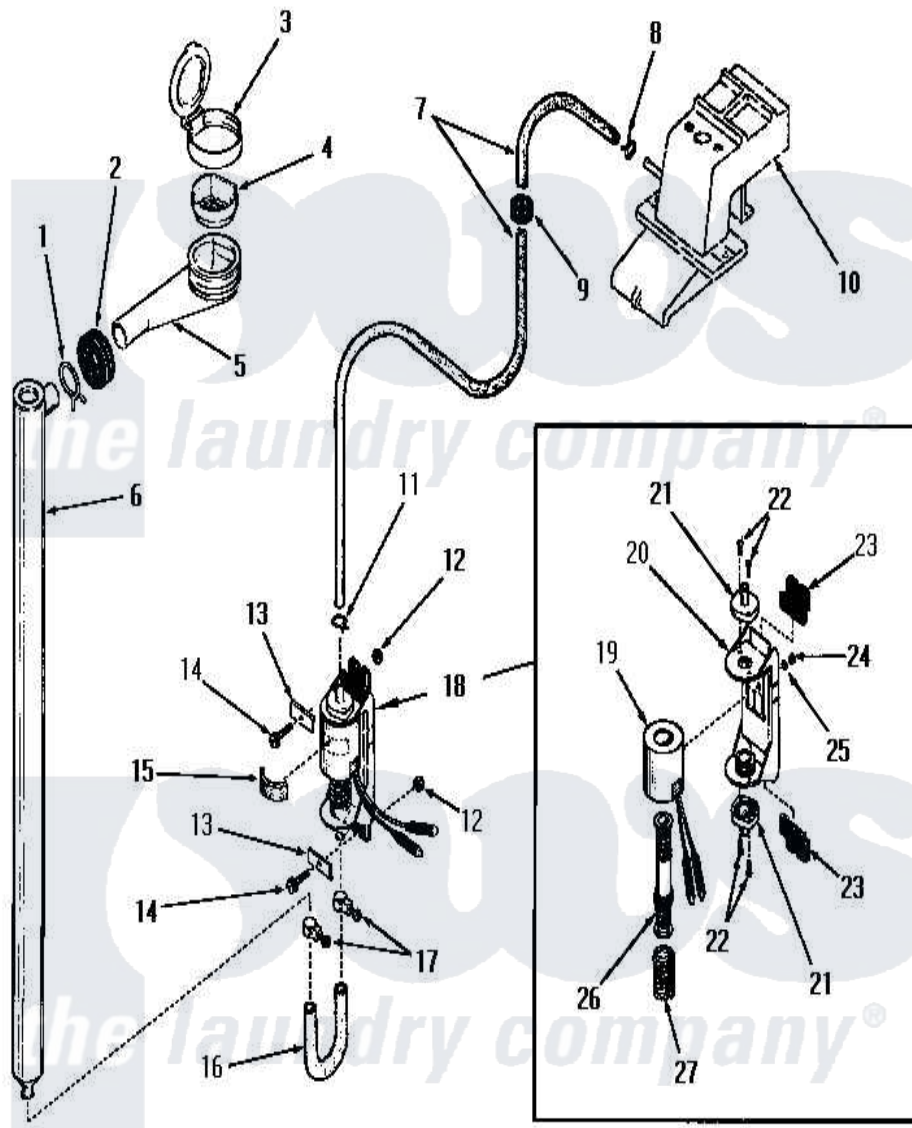

Amana DA3820 07 - BLEACH DISPENSER

BLEACH DISPENSER

Amana [Residential Amana DA3820 Washer Parts](#) Parts Diagram 07 - BLEACH DISPENSER
 Click on the part number to view part

Item	Original Part Number	Replaced By	Status	Part Description
1	Y03640		Not Available	CLAMP
2	20118		Not Available	GROMMET,1982 INV
3	22484		Not Available	BLEACH LID
4	21984			Cover, Dispenser
5	22377		Not Available	DISPENSER xREPLACE
6	22303		Not Available	TUBE,BLEACH
7	22300		Not Available	HOSE
8	23410		Not Available	HOSE CLAMP
9	22299		Not Available	GROMMET
10	Y00000000		Not Available	SEE NOTE WATER INLET
11	22295		Not Available	HOSE CLAMP
12	22001			Nut, 10-24 Nylon Hex BR
13	Y22287		Not Available	BLEACH PUMP BRACKET
14	25989		Not Available	HEX HEAD SCREW
15	25220		Not Available	BUMPER
16	22302		Not Available	HOSE

17	24904	Not Available	CLAMP
18	22337		Pump, Bleach
19	22337B	Not Available	COIL AND FRAME
20	22337A	Not Available	BASE
21	22337E	Not Available	HOSE CONNECTOR
22	51356	Not Available	SCREW,6-32 X 5/16 RD H
23	22337F	Not Available	ISOLATION MOUNT
24	22337G	Not Available	NUT
25	21735	Not Available	LOCKWASHER,No.10 INTSHKP
26	22337C	Not Available	ARMATURE AND VALVE
27	22337D	Not Available	SPRING