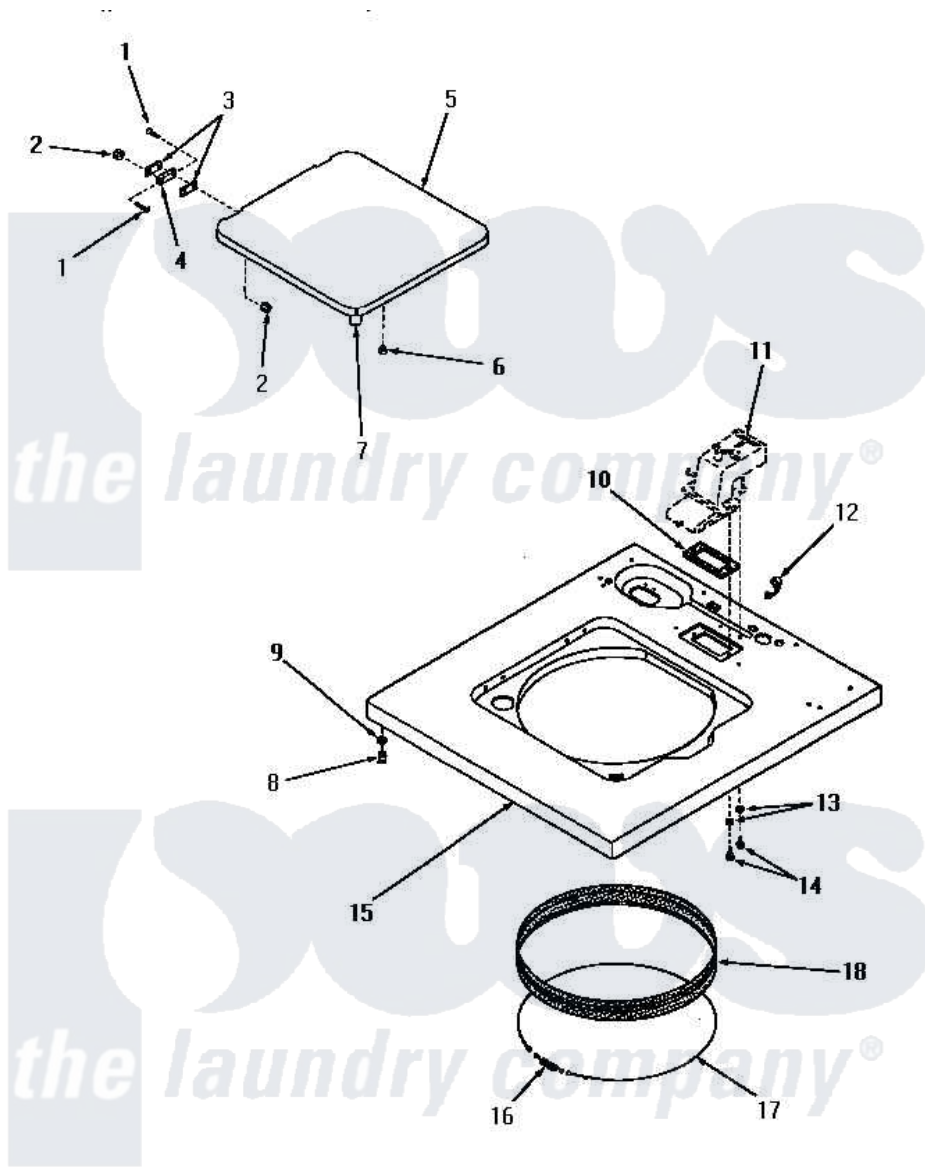

Amana DA3820 09 - CABINET TOP & LOADING DOOR

CABINET TOP AND LOADING DOOR

Amana [Residential Amana DA3820 Washer Parts](#) Parts Diagram 09 - CABINET TOP & LOADING DOOR
 Click on the part number to view part

Item	Original Part Number	Replaced By	Status	Part Description
1	22649			Screw, 8-32 X 13/32 FI
2	21752			Nut, 8-32 Hex BriLock
3	21584			Gasket
4	21583			Hinge
5	22271W		Not Available	LOADING DOOR, WHITE
"	22271A		Not Available	LOADING DOOR, AVOCADO
"	22271H		Not Available	LOADING DOOR, HARVEST GOLD
"	22271C		Not Available	LOADING DOOR, COPPERTONE
6	21176			Bumper
7	25217	R0603504		Actuator, Door Switch
8	23007		Not Available	CAGED NUT
9	24861		Not Available	LOCKWASHER,.448X.789SH
10	23255		Not Available	GASKET
11	Y00000000		Not Available	SEE NOTE WATER INLET
12	21603	211881		Grommet, Cord Part Not Used-

12	21903	211001	Gas Models Only
13	20493		Washer, 11/64 ID x 3/8 OD
14	52150	489464	Screw
15	24349A	Not Available	CABINET TOP, AVOCADO
"	25829W	Not Available	CABINET TOP, WHITE
"	24349C	Not Available	CABINET TOP, COPPERTONE
"	25829C	Not Available	CABINET TOP, COPPERTONE
"	25829H	Not Available	CABINET TOP, HARVEST GOLD
"	25829A	Not Available	CABINET TOP, AVOCADO
"	24349W	Not Available	CABINET TOP, W
"	24349H	Not Available	CABINET TOP, HARVEST GOLD
16	20791	Not Available	SPRING
17	22352	Not Available	RETAINER,WIRE
18	25277		Guard, Rim