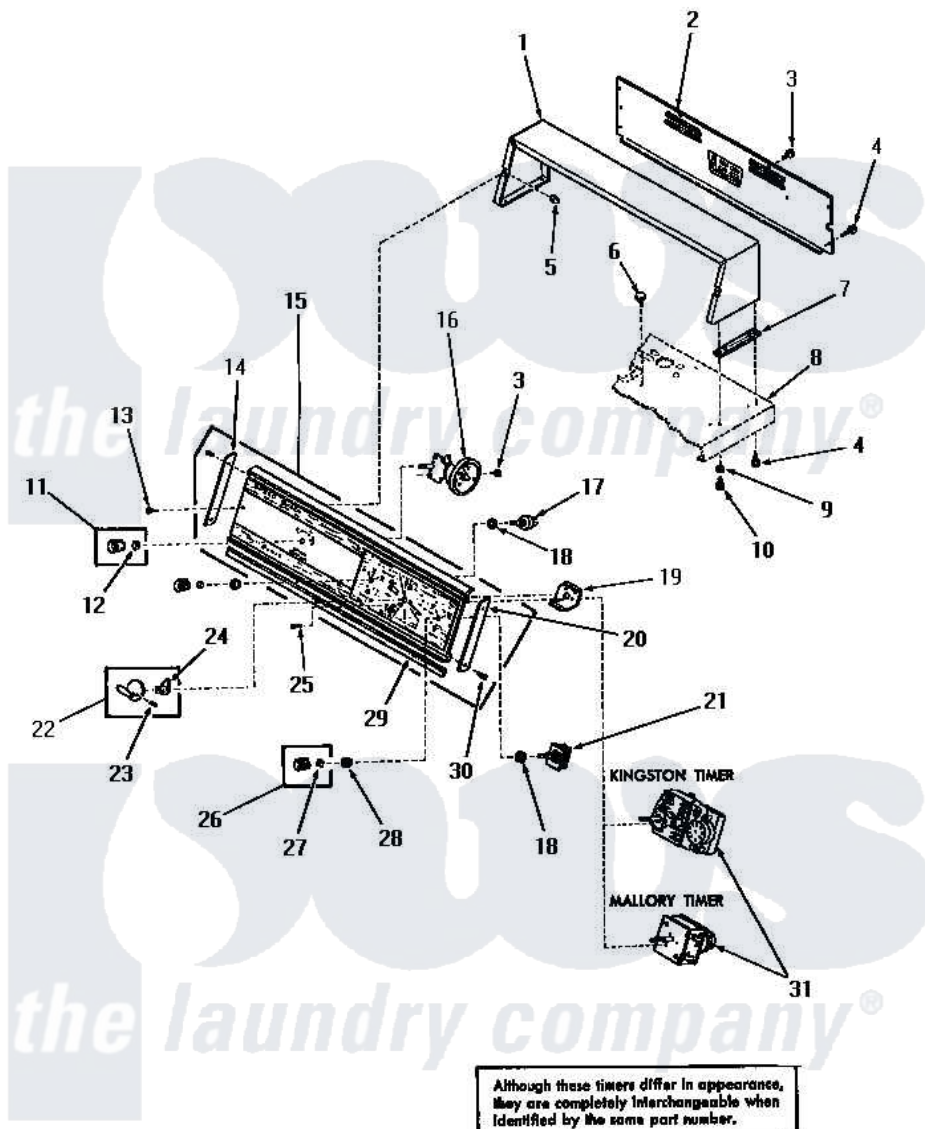

# Amana DA3820 10 - CONTROL PANEL, CONTROL HOOD & CONTROLS

## CONTROL PANEL, CONTROL HOOD AND CONTROLS

Amana [Residential Amana DA3820 Washer Parts](#) Parts Diagram 10 - CONTROL PANEL, CONTROL HOOD & CONTROLS

[Click on the part number to view part](#)

Item	Original Part Number	Replaced By	Status	Part Description
1	22881H		Not Available	CONTROL HOOD, HARVEST GOLD
"	22881A		Not Available	CONTROL HOOD, AVOCADO
"	22881W		Not Available	CONTROL HOOD, WHITE
2	22890GR		Not Available	CONTROL HOOD REAR COVER, GRAY
3	23222	<a href="#">3177991</a>		Screw
4	25724		Not Available	HEX HEAD SCREW
5	<a href="#">54038</a>			NUT, Speed U-Type
6	21393	<a href="#">21-393</a>		Piezo Sounder
7	23028		Not Available	GASKET,CONTROL BOX END
8	Y00000000		Not Available	SEE NOTE CABINET TOP
9	<a href="#">20493</a>			Washer, 11/64 ID x 3/8 OD
10	52150	<a href="#">489464</a>		Screw
11	22245		Not Available	xREPLACE
12	22244		Not Available	CLIP,C xREPLACE

13	25232	Not Available	SCREW,8AB-18X7/8 OVAL
14	25072	Not Available	END CAP, LEFT
15	26661	Not Available	CONTROL PANEL
16	26051	Not Available	SWITCH,PRESSURE
17	21300	Not Available	SWITCH,TEMPERATURE
18	<a href="#">91176</a>		Lockwasher, 3/8 Intshkp
19	25966	Not Available	SPACER,TIMER
20	25073	Not Available	END CAP, RIGHT
21	<a href="#">21302</a>		Switch, Motor-2SP
22	24858	Not Available	ASSY,KNOB-TIMER
23	25285	Not Available	SETSCREW
24	24857	Not Available	INDICATOR
25	20272	Not Available	PHILLIPS HEAD SCREW
26	22245	Not Available	xREPLACE
27	22244	Not Available	CLIP,C xREPLACE
28	<a href="#">24205</a>		Nut, Knurled 3/8-24
29	25071	Not Available	GASKET
30	52864	<a href="#">500226</a>	Screw, 8b-16 x 5/8 Tap
31	24756	Not Available	TIMER