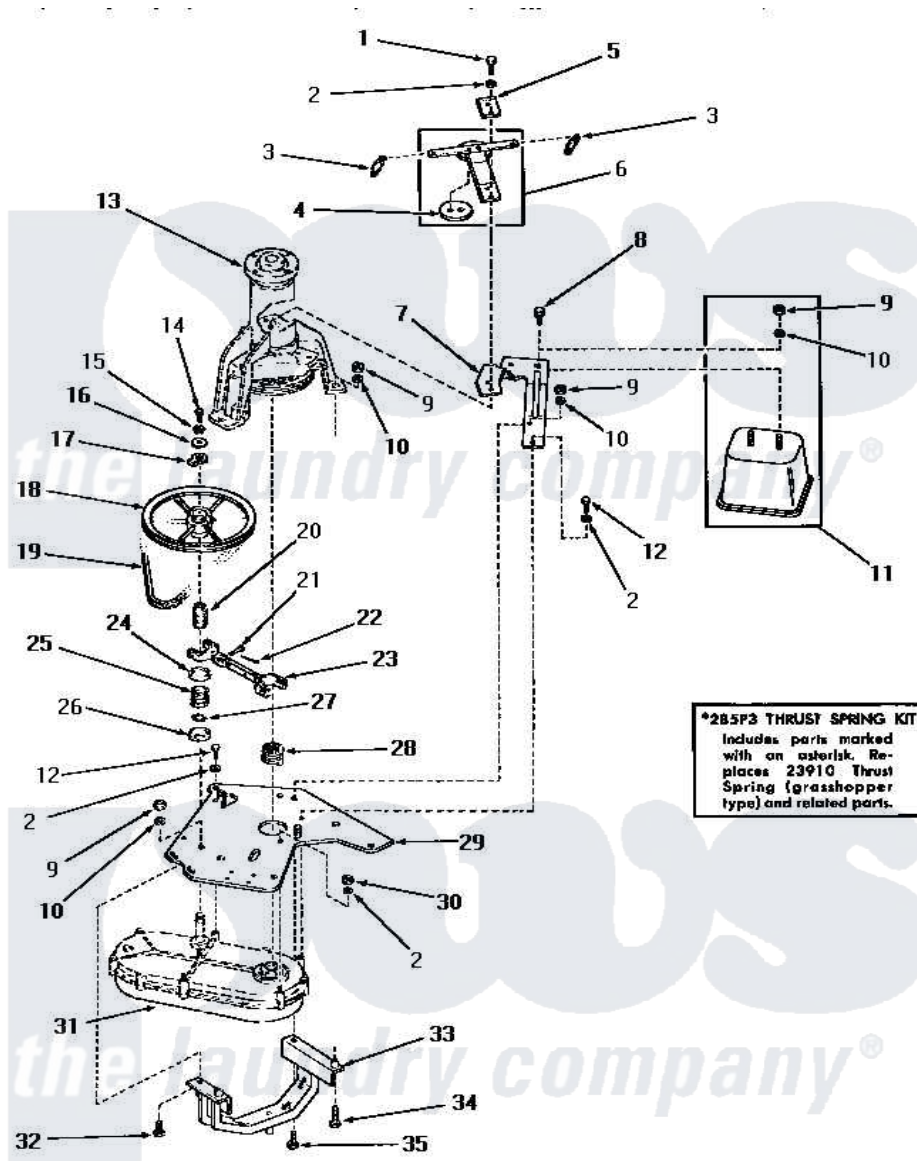

# Amana DA3820 11 - COUNTERBALANCE WEIGHT, BRKT & MTG PLATE

**COUNTERBALANCE WEIGHT, BRACKET AND MOUNTING PLATE**

Amana [Residential Amana DA3820 Washer Parts](#) Parts Diagram 11 - COUNTERBALANCE WEIGHT, BRKT & MTG PLATE

[Click on the part number to view part](#)

Item	Original Part Number	Replaced By	Status	Part Description
1	24233		Not Available	SCREW,CAP-1/4-20 X 3/4
2	<a href="#">03189</a>			LoCkwasher, 1/4 Std-C P
3	<a href="#">23632</a>			Spring
4	20453		Not Available	DISC,FRICTION
5	<a href="#">22614</a>			Plate, Support
6	<a href="#">20168</a>			Assembly, Snubber
7	25139		Not Available	BRACKET
8	23928		Not Available	CAP SCREW AND LOCKWASHER
9	20274	<a href="#">62739</a>		Nut, Lock
10	<a href="#">20277</a>			Lockwasher, 3/8 Std X 3
11	25230		Not Available	COUNTERBALANCE WEIGHT
12	<a href="#">20264</a>			Screw, 1/4-20 X 2 HeX H
13	Y00000000		Not Available	SEE NOTE MAIN BEARING
14	<a href="#">02422</a>			Screw, 1/4-20 X 1/2 HeX
15	<a href="#">02431</a>			Lockwasher, 1/4 Ext Shk

16	23716	Not Available	WASHER
17	<a href="#">23643</a>		Pulley Stop
18	23773	Not Available	ASSY,PULLEY-TRANSMISSI
19	<a href="#">23758</a>		Belt
20	<a href="#">23644</a>		Hub
21	23718	Not Available	PIN,SHIFTER
22	<a href="#">20248</a>		Pin, Cotter
23	<a href="#">23732</a>		Assembly, Shifter Fork
24	<a href="#">26610</a>		Retainer, Spring-Upper
25	<a href="#">26609</a>		Spring
26	26611	Not Available	RETAINER,SPRING-LOWER
27	<a href="#">23751</a>		Ring, Retaining
28	<a href="#">23647</a>		Jaw
29	24749	Not Available	MOUNTING PLATE
30	20275	<a href="#">27001225</a>	Nut, Jam Mid Lock 1/4-20
31	Y00000000	Not Available	SEE NOTE TRANSMISSION ASSEMBLY
32	22687	Not Available	SCREW
33	22702	Not Available	ASSY,YOKE & SLEEVE
34	Y22688	Not Available	SCREW,CAP-3/8-16X1-1/4
35	20255	Not Available	SCREW,3/8-16 X 1 HEX H
NI	<a href="#">03200</a>		A-D Drive Lubricant
"	285P3	<a href="#">23911</a>	Kit Spring