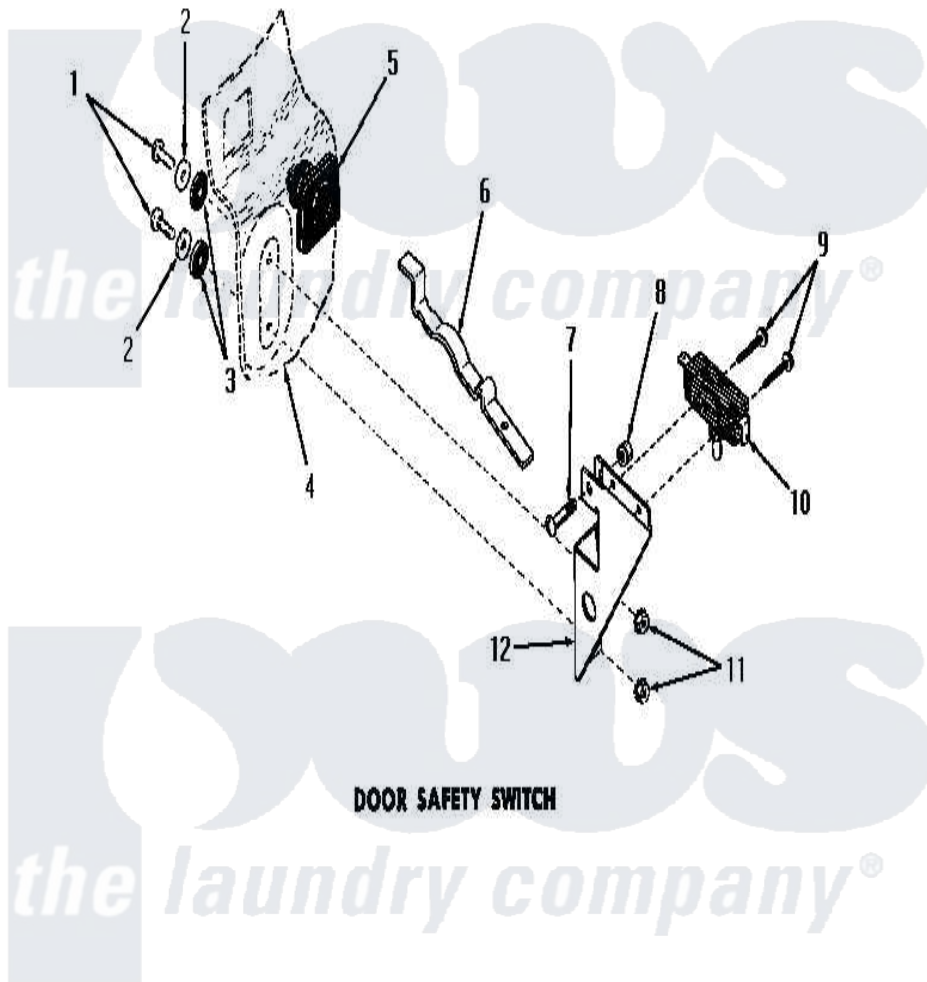

Amana DA3820 12 - DOOR SAFETY SWITCH

Amana [Residential Amana DA3820 Washer Parts](#) Parts Diagram 12 - DOOR SAFETY SWITCH
 Click on the part number to view part

Item	Original Part Number	Replaced By	Status	Part Description
1	21081			Screw, 10-24 X 1/2 RD H
2	20492	M0270504		Washer
3	02928		Not Available	WASHER
4	Y00000000		Not Available	SEE NOTE DRAIN TUB
5	23591			Diaphragm
6	23592		Not Available	ARM
7	Y02370		Not Available	SCREW, 10-24X15/16 HEX
8	22001			Nut, 10-24 Nylon Hex BR
9	51783			Screw, 6b-20 X 7/8 HeX
10	23540		Not Available	SWITCH
11	23951	M0282009		Nut
12	22783		Not Available	BRACKET