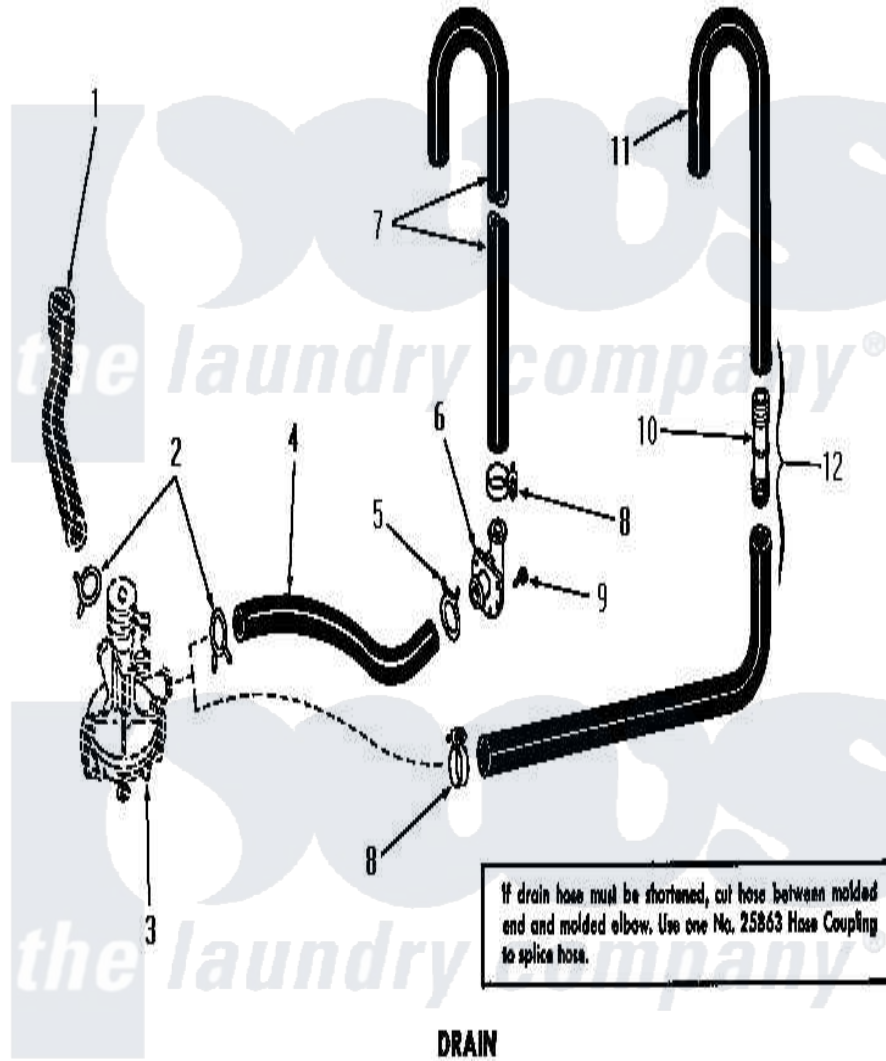

# Amana DA3820 13 - DRAIN

Amana [Residential Amana DA3820 Washer Parts](#) Parts Diagram 13 - DRAIN  
 Click on the part number to view part

Item	Original Part Number	Replaced By	Status	Part Description
1	Y00000000		Not Available	SEE NOTE DRAIN TUB OUTLET HOSE
2	20210		Not Available	NO LONGER AVAILABLE
3	Y00000000		Not Available	SEE NOTE PUMP ASSEMBLY
4	<a href="#">21254</a>			Hose
5	Y03698		Not Available	CLAMP xREPLACE
6	23553		Not Available	ELBOW,DRAIN HOSE-PLAST
7	<a href="#">20240</a>			Hose, M/F 29219
8	20211	<a href="#">285655</a>		Clamp, Hose
9	51784		Not Available	SCREW,10B-16 X 1/2 HEX
10	25863	<a href="#">16272</a>		Connector, Straight
11	25182		Not Available	DRAIN HOSE
12	Y00000000		Not Available	SEE NOTE DRAIN HOSE AND HOSE COUPLING -- (SEE NOTE)