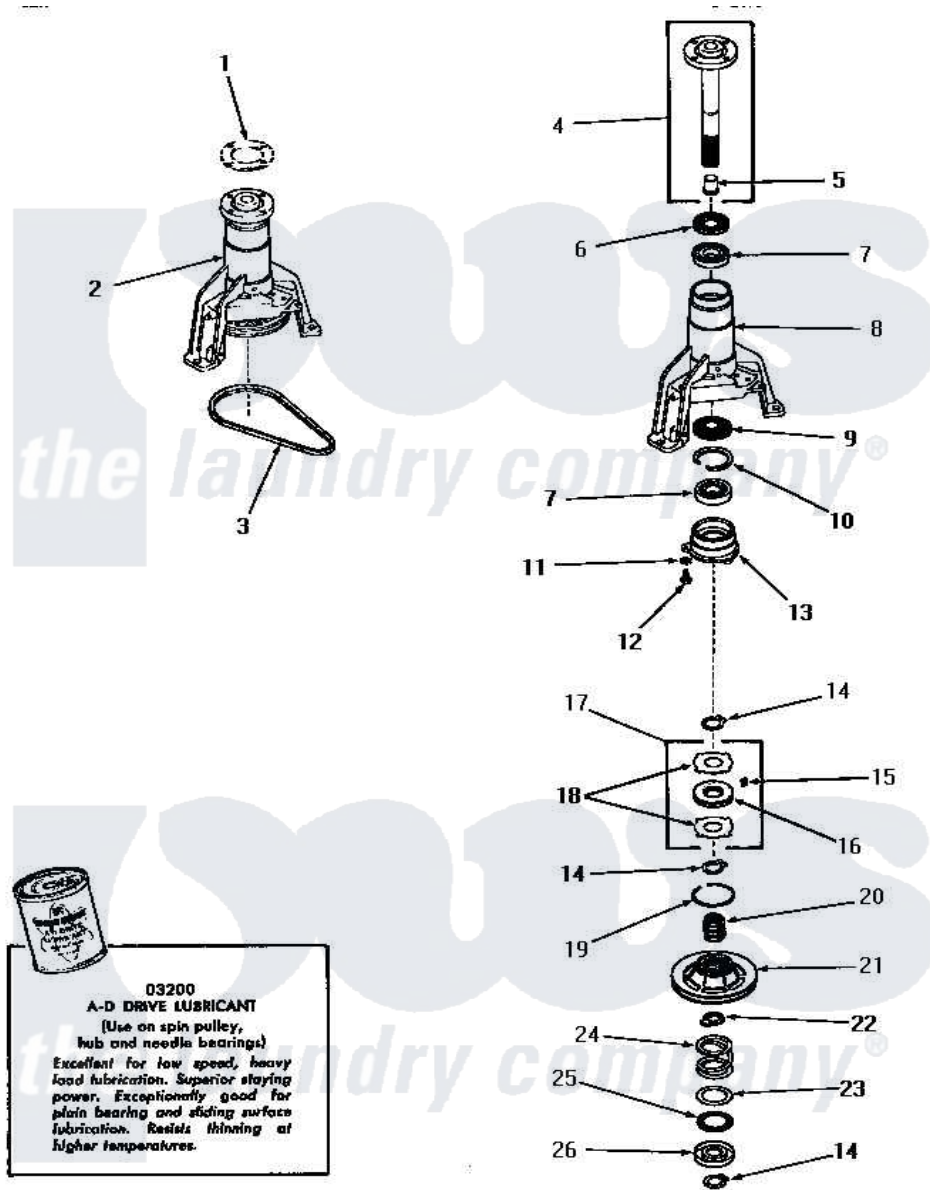

Amana DA3820 14 - MAIN BEARING ASSY

MAIN BEARING ASSEMBLY

Amana [Residential Amana DA3820 Washer Parts](#) Parts Diagram 14 - MAIN BEARING ASSY
[Click on the part number to view part](#)

Item	Original Part Number	Replaced By	Status	Part Description
1	Y00000000		Not Available	SEE NOTE GASKET
2	26018			AsseMbly, Bearing Housing-M
3	23759		Not Available	BELT
4	23731			Assembly, Spin Shaft
5	25854			Bearing
6	Y21659		Not Available	SEAL
7	20012			Bearing
8	25979		Not Available	HOUSING,MAIN BEARING
9	26247			Slinger, Water
10	20084		Not Available	RING,RETAINING
11	02431			Lockwasher, 1/4 Ext Shk
12	02422			Screw, 1/4-20 X 1/2 HeX
13	23639			Retainer
14	23724			Ring, Retaining
15	24500			Clip, Spring
16	23708			Assembly, Brake Disk

17	24599		Assembly, Brake Disk
18	23637	Not Available	DISC,BRAKE
19	Y23720	Not Available	RING,SNAP
20	23634	Not Available	HUB
21	24690		Assembly, Spin Pulley
22	23635	Not Available	STOP
23	23722		Race, Bearing
24	23723		Spring
25	23721	Not Available	BEARING,NEEDLE
26	23640		Retainer
NI	03200		A-D Drive Lubricant