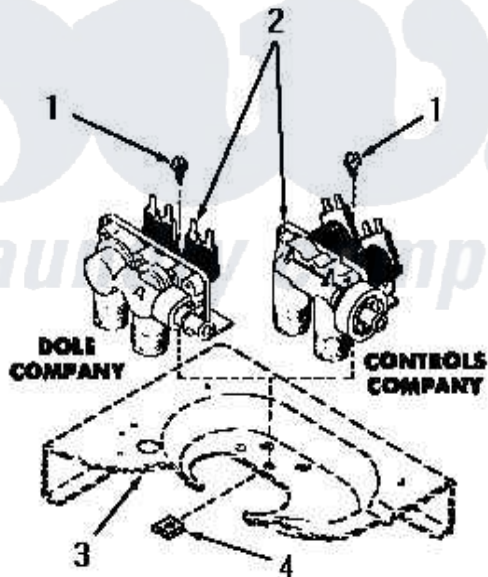

# Amana DA3820 15 - MIXING VALVES

(starting Serial Nos. 511N287 and 21R99118)

[Amana Residential Amana DA3820 Washer Parts](#) Parts Diagram 15 - MIXING VALVES

[Click on the part number to view part](#)

Item	Original Part Number	Replaced By	Status	Part Description
1	<a href="#">51778</a>			Screw, 8b-18 X 1/2 RD H
2	25832	<a href="#">205613</a>		Water Valve
3	Y00000000		Not Available	SEE NOTE CABINET TOP
4	23277		Not Available	NUT,SPEED