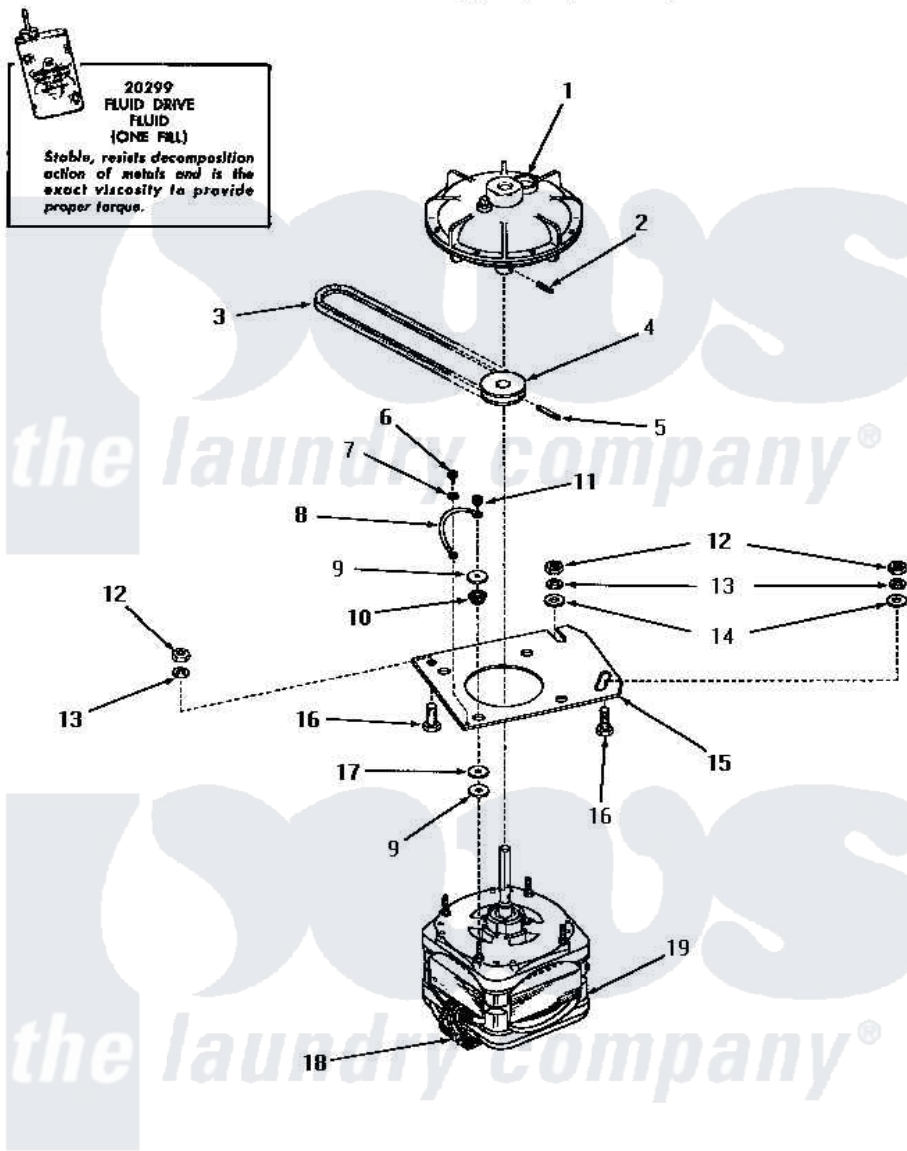

# Amana DA3820 16 - MOTOR & FLUID DRIVE

## MOTOR AND FLUID DRIVE

Amana [Residential Amana DA3820 Washer Parts](#) Parts Diagram 16 - MOTOR & FLUID DRIVE  
 Click on the part number to view part

Item	Original Part Number	Replaced By	Status	Part Description
1	<a href="#">24706</a>			Assembly, Fluid Drive
2	24703		Not Available	PIN,ROLL
3	23759		Not Available	BELT
4	<a href="#">26116</a>			Pulley, Drive
5	<a href="#">23750</a>			Pin, Roll
6	<a href="#">20530</a>			Screw, 10-24 x 3/8 Hex
7	21735		Not Available	LOCKWASHER,No.10 INTSHKP
8	25484		Not Available	GROUND WIRE
9	20103	<a href="#">M0270519</a>		Washer
10	20102		Not Available	WASHER
11	<a href="#">23604</a>			Nut, Hex 10-32 Lock
12	20274	<a href="#">62739</a>		Nut, Lock
13	<a href="#">20277</a>			Lockwasher, 3/8 Std X 3
14	<a href="#">20279</a>			Washer, 13/32 ID x 13/16 OD
15	23769		Not Available	PLATE,MOUNTING
16	20255		Not Available	SCREW,3/8-16 X 1 HEX H

17	<a href="#">20104</a>		Washer
18	24142	Not Available	SWITCH,MOTOR
"	24139	Not Available	SWITCH,MOTOR
19	<a href="#">26069</a>		X Assembly, Motor And Pulley
NI	20299	Not Available	FLUID DRIVE FLUID-BULK