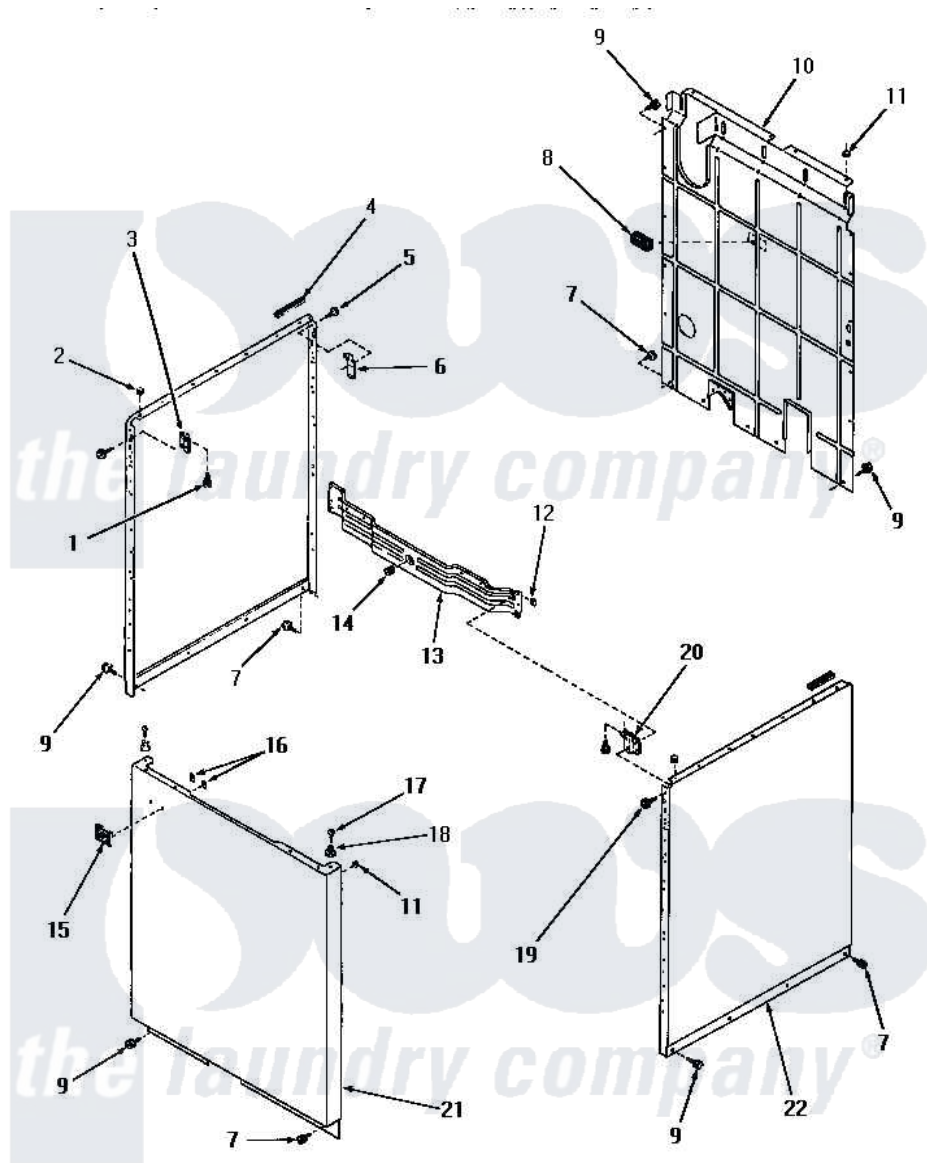

# Amana DA3820 17 - PANELS

## PANELS

Amana [Residential Amana DA3820 Washer Parts](#) Parts Diagram 17 - PANELS  
 Click on the part number to view part

Item	Original Part Number	Replaced By	Status	Part Description
1	<a href="#">23008</a>			Screw, 10-24 X 3/4 Sems
2	<a href="#">21176</a>			Bumper
3	22847		Not Available	BRACKET
"	26691		Not Available	BRACKET,HOLD DOWN-L.H.
4	<a href="#">80312</a>			Bumper Pad
5	51784		Not Available	SCREW,10B-16 X 1/2 HEX
6	<a href="#">52487</a>			Lug, Hold-Down
7	26415	<a href="#">27001200</a>		Screw
8	23257		Not Available	PAD,BUMPER
9	26592		Not Available	HEX HEAD SCREW
10	24342GR		Not Available	REAR PANEL, GRAY
11	<a href="#">20387</a>			Bumper
12	25987		Not Available	NUT,SPEED
"	<a href="#">21747</a>			Nut, Speed
13	21262		Not Available	CROSS BRACE, FRONT
14	<a href="#">25959</a>			Grommet

15	22086	Not Available	MONOGRAM
16	22161	Not Available	CLIP
17	Q6535	Not Available	SCREW,10B-16 X 3/4 ROU
18	23020	Not Available	MOUNT,PANEL
19	<a href="#">03814</a>		Screw, 10-24 X 1/2 Roun
"	51784	Not Available	SCREW,10B-16 X 1/2 HEX
20	22846	Not Available	BRACKET
"	26690	Not Available	BRACKET,HOLD DOWN-R.H.
21	24687A	Not Available	FRONT PANEL, AVOCADO
"	24687W	Not Available	FRONT PANEL, WHITE
"	24687H	Not Available	FRONT PANEL, HARVEST GOLD
"	24687C	Not Available	FRONT PANEL, COPPERTONE
22	24336A	Not Available	SIDE PANEL, RIGHT OR LEFT, AVO
"	24336W	Not Available	xREPLACE
"	24336H	Not Available	SIDE PANEL, RIGHT OR LEFT, HAR
"	24336C	Not Available	SIDE PANEL, RIGHT OR LEFT, COP