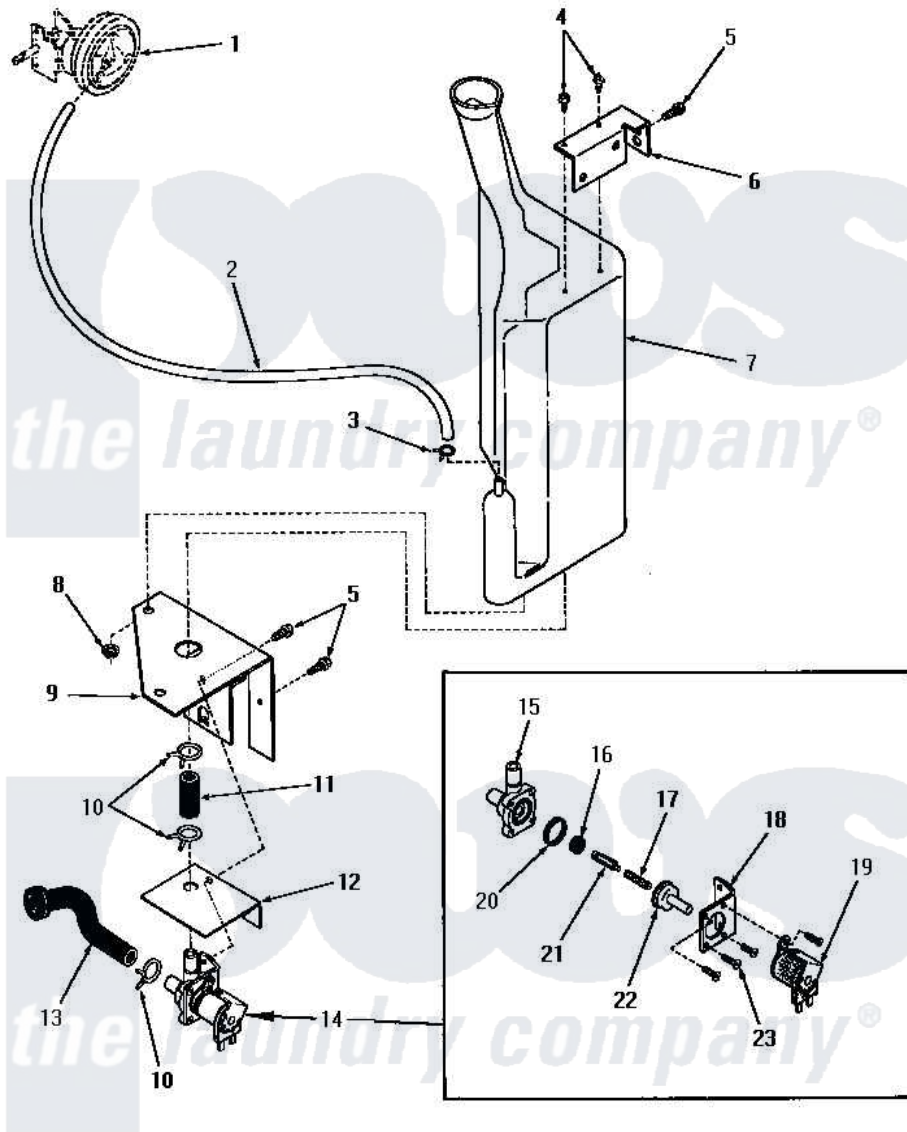

Amana DA3820 19 - RESERVOIR & DRAIN VALVE

RESERVOIR AND DRAIN VALVE
(Through Serial Nos. 5556D39 and 234J7952)

Amana [Residential Amana DA3820 Washer Parts](#) Parts Diagram 19 - RESERVOIR & DRAIN VALVE
Click on the part number to view part

Item	Original Part Number	Replaced By	Status	Part Description
1	Y00000000		Not Available	SEE NOTE PRESSURE SWITCH
2	24444		Not Available	NO LONGER AVAILABLE
3	Y22294	596669		Clamp, Manifold
4	52150	489464		Screw
5	51784		Not Available	SCREW,10B-16 X 1/2 HEX
6	24394		Not Available	UPPER BRACKET
7	24430		Not Available	RESERVOIR
8	24441		Not Available	WIRING DIAGRAM
9	24393		Not Available	LOWER BRACKET
10	80479		Not Available	HOSE CLAMP
11	24440		Not Available	CODE J
12	25044		Not Available	SOLENOID SHIELD
13	24437		Not Available	HOSE
14	24438	68136-47		Shelf Trim
15	24438G		Not Available	BODY
16	24438F		Not Available	SEAL

17	24438C	Not Available	SPRING
18	24438H	Not Available	MOUNTING BRACKET
19	24438A	Not Available	SOLENOID
20	24438E	Not Available	GASKET
21	24438D	Not Available	ARMATURE
22	24438B	Not Available	GUIDE,ARMATURE
23	21561G	Not Available	ROUND HEAD SCREW