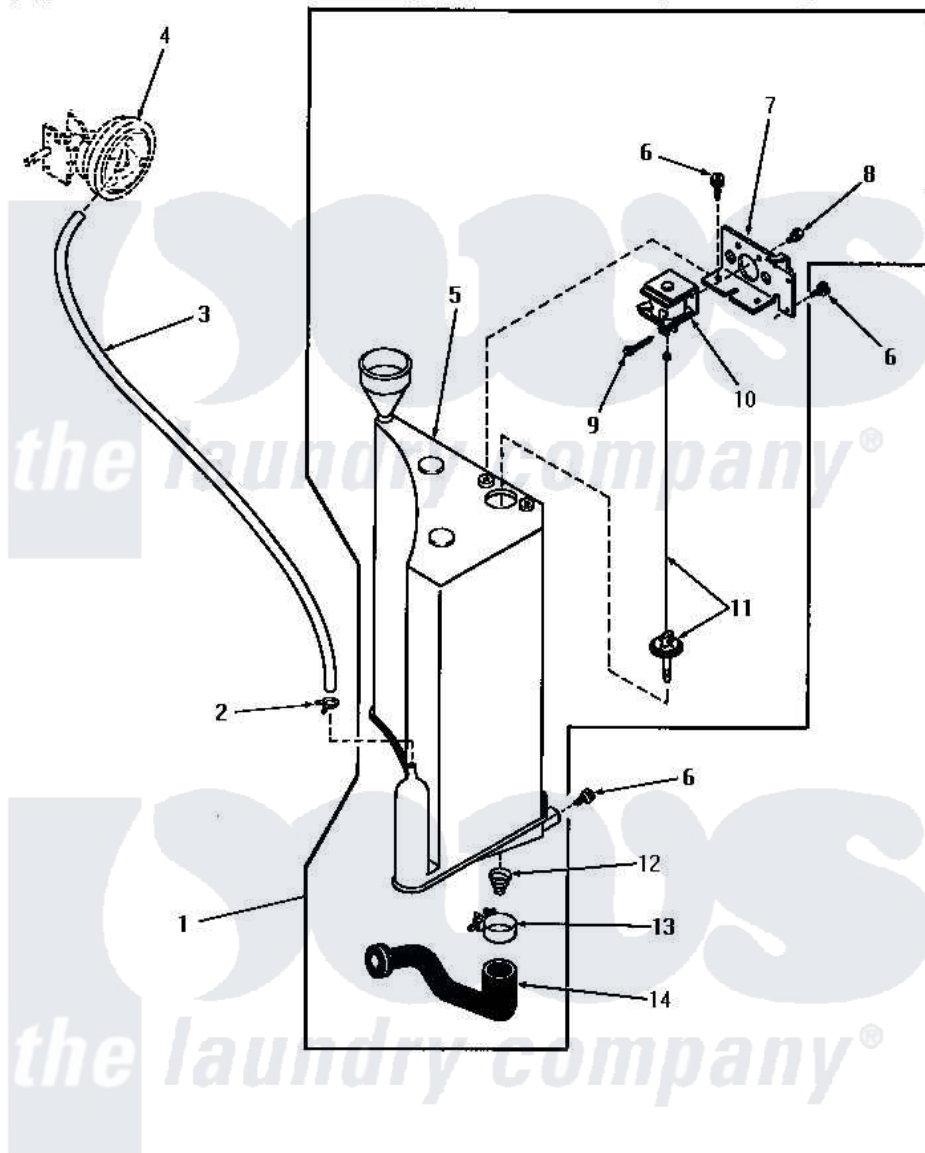

# Amana DA3820 20 - RESERVOIR & DRAIN VALVE

## RESERVOIR AND DRAIN VALVE (Starting Serial Nos. 5556D40 and 234J7953)

Amana [Residential Amana DA3820 Washer Parts](#) Parts Diagram 20 - RESERVOIR & DRAIN VALVE  
Click on the part number to view part

Item	Original Part Number	Replaced By	Status	Part Description
1	<a href="#">26003</a>			Assembly, Pressure Tank-Com
2	Y22294	<a href="#">596669</a>		Clamp, Manifold
3	24444		Not Available	NO LONGER AVAILABLE
4	Y00000000		Not Available	SEE NOTE PRESSURE SWITCH
5	25993		Not Available	RESERVOIR
6	51784		Not Available	SCREW, 10B-16 X 1/2 HEX
7	Y26000		Not Available	BRACKET
8	<a href="#">Y03950</a>			Screw, 10-32 x 5/16 Sems
9	<a href="#">20248</a>			Pin, Cotter
10	25999		Not Available	SOLENOID, DRAIN VALVE
11	<a href="#">26244</a>			Assembly, Plunger-Drain Val
12	25997		Not Available	SPRING, DRAIN VALVE
13	20824		Not Available	HOSE CLAMP
14	<a href="#">25998</a>			Hose, Drain-Pressure Ta