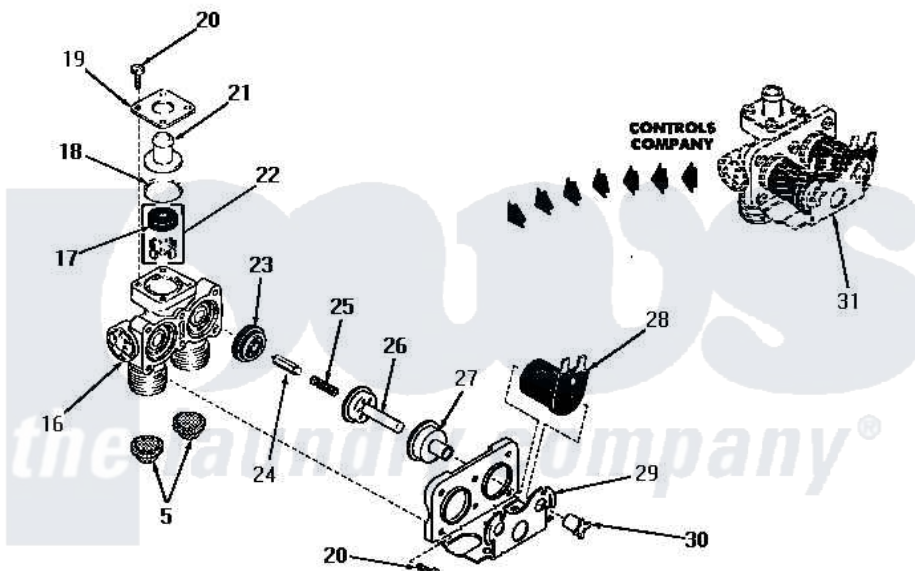

# Amana DA3821 01 - 24596 & 24597 MIXING VALVE ASSEMBLIES

**24596 and 24597 MIXING VALVE ASSEMBLIES**

Amana [Residential Amana DA3821 Washer Parts](#) Parts Diagram 01 - 24596 & 24597 MIXING VALVE ASSEMBLIES  
 Click on the part number to view part

Item	Original Part Number	Replaced By	Status	Part Description
1	20678		Not Available	BODY, VALVE
2	23224G		Not Available	DIFFUSER
3	21187C		Not Available	REGULATOR, FLOW
"	<a href="#">23224C</a>			Regulator, Flow
4	21561D		Not Available	PLUG
5	20181-0		Not Available	INLET SCREEN
6	23224F		Not Available	DIAPHRAGM
7	<a href="#">23224D</a>			Armature
8	23224E		Not Available	SPRING
9	23224B		Not Available	GUIDE
10	21561E		Not Available	MOUNTING BRACKET
11	21561G		Not Available	ROUND HEAD SCREW
12	21714A		Not Available	SOLENOID
13	Y00000000		Not Available	SEE NOTE MIXING VALVE ASSEMBLY
14	20241	<a href="#">EZ20241</a>		20 x 24 x 1 Filter 1 Metal Side
15	20290	<a href="#">Y013783</a>		Washer, Inlet Hose

16	24596Q	Not Available	VALVE BODY
17	Y00000000	Not Available	SEE NOTE INSTALL WITH CONCAVE SURFACE DOWN TOWARD VALVE BODY
18	24596L	Not Available	OUTLET FITTING GASKET
19	24596N	Not Available	OUTLET FITTING PLATE
20	24596P	Not Available	SCREW
21	24596M	Not Available	OUTLET FITTING
22	24596J	Not Available	REGULATOR, FLOW
"	24597J	Not Available	FLOW REGULATOR
23	24596H	Not Available	DIAPHRAGM
24	24596G	Not Available	ARMATURE
25	24596F	Not Available	SPRING
26	24596E	Not Available	GUIDE
27	24596D	Not Available	GUIDE SLEEVE
28	24596A	Not Available	SOLENOID
29	24596C	Not Available	MOUNTING BRACKET
30	24596B	Not Available	SOLENOID SLEEVE
31	Y00000000	Not Available	SEE NOTE MIXING VALVE ASSEMBLY