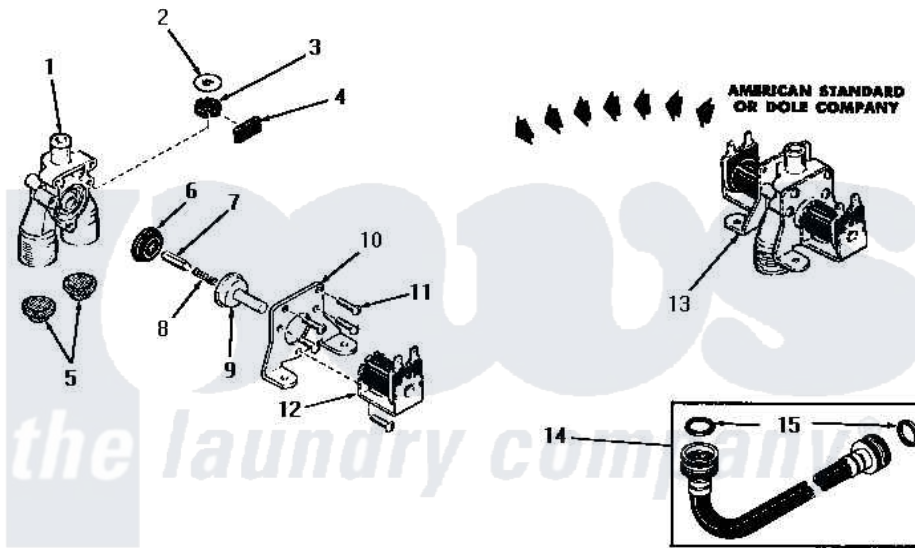

# Amana DA3821 01 - 24596 & 24597 MIXING VALVE ASSEMBLIES

**24596 and 24597 MIXING VALVE ASSEMBLIES**

Amana [Residential Amana DA3821 Washer Parts](#) Parts Diagram 01 - 24596 & 24597 MIXING VALVE ASSEMBLIES  
 Click on the part number to view part

Item	Original Part Number	Replaced By	Status	Part Description
1	20678		Not Available	BODY, VALVE
2	23224G		Not Available	DIFFUSER
3	21187C		Not Available	REGULATOR, FLOW
"	<a href="#">23224C</a>			Regulator, Flow
4	21561D		Not Available	PLUG
5	20181-0		Not Available	INLET SCREEN
6	23224F		Not Available	DIAPHRAGM
7	<a href="#">23224D</a>			Armature
8	23224E		Not Available	SPRING
9	23224B		Not Available	GUIDE
10	21561E		Not Available	MOUNTING BRACKET
11	21561G		Not Available	ROUND HEAD SCREW
12	21714A		Not Available	SOLENOID
13	Y00000000		Not Available	SEE NOTE MIXING VALVE ASSEMBLY
14	20241	<a href="#">EZ20241</a>		20 x 24 x 1 Filter 1 Metal Side
15	20290	<a href="#">Y013783</a>		Washer, Inlet Hose

16	24596Q	Not Available	VALVE BODY
17	Y00000000	Not Available	SEE NOTE INSTALL WITH CONCAVE SURFACE DOWN TOWARD VALVE BODY
18	24596L	Not Available	OUTLET FITTING GASKET
19	24596N	Not Available	OUTLET FITTING PLATE
20	24596P	Not Available	SCREW
21	24596M	Not Available	OUTLET FITTING
22	24596J	Not Available	REGULATOR, FLOW
"	24597J	Not Available	FLOW REGULATOR
23	24596H	Not Available	DIAPHRAGM
24	24596G	Not Available	ARMATURE
25	24596F	Not Available	SPRING
26	24596E	Not Available	GUIDE
27	24596D	Not Available	GUIDE SLEEVE
28	24596A	Not Available	SOLENOID
29	24596C	Not Available	MOUNTING BRACKET
30	24596B	Not Available	SOLENOID SLEEVE
31	Y00000000	Not Available	SEE NOTE MIXING VALVE ASSEMBLY