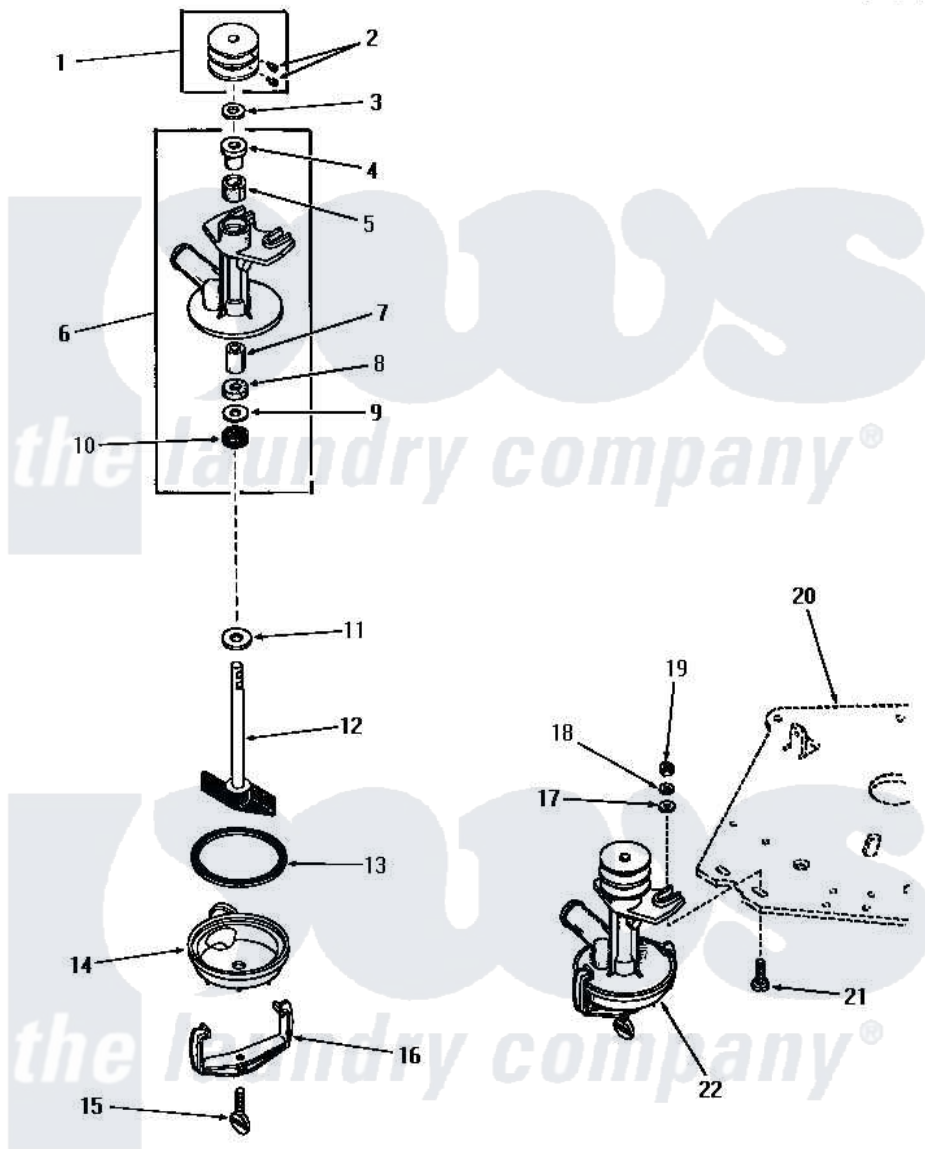

# Amana DA3821 02 - 25178 PUMP ASSY

**25178 PUMP ASSEMBLY**

Amana [Residential Amana DA3821 Washer Parts](#) Parts Diagram 02 - 25178 PUMP ASSY  
 Click on the part number to view part

Item	Original Part Number	Replaced By	Status	Part Description
1	23770		Not Available	ASSY,PULLEY
2	<a href="#">02771</a>			Screw, 1/4-20 x 3/8 Hex S
3	<a href="#">20098</a>			Washer, .440idx7/8odx1/
4	<a href="#">20072</a>			Bearing
5	<a href="#">26479</a>			Wick
6	20763		Not Available	PUMP BODY
7	<a href="#">20071</a>			Bearing
8	<a href="#">20094</a>			Packing Material
9	<a href="#">20093</a>			Washer, 29/64 ID x 63/64 OD
10	<a href="#">20095</a>			Seal
11	<a href="#">20099</a>			Washer, .440idx1.125odx
12	04372		Not Available	ASSY,IMPELLER
13	20097		Not Available	GASKET
14	04316		Not Available	BOTTOM,PUMP
15	<a href="#">20161</a>			Screw, 5/16-18 X 1-1/16
16	<a href="#">20066</a>			Clamp, Pump

17	<a href="#">20176</a>		Washer, .2656 ID x 9/16 OD
18	<a href="#">03189</a>		LoCkwasher, 1/4 Std-C P
19	20275	<a href="#">27001225</a>	Nut, Jam Mid Lock 1/4-20
20	Y00000000	Not Available	SEE NOTE MOUNTING PLATE
21	<a href="#">24390</a>		Bolt
22	25178	Not Available	ASSY,PUMP
NI	<a href="#">131P3</a>		Kit, Pump Kt85