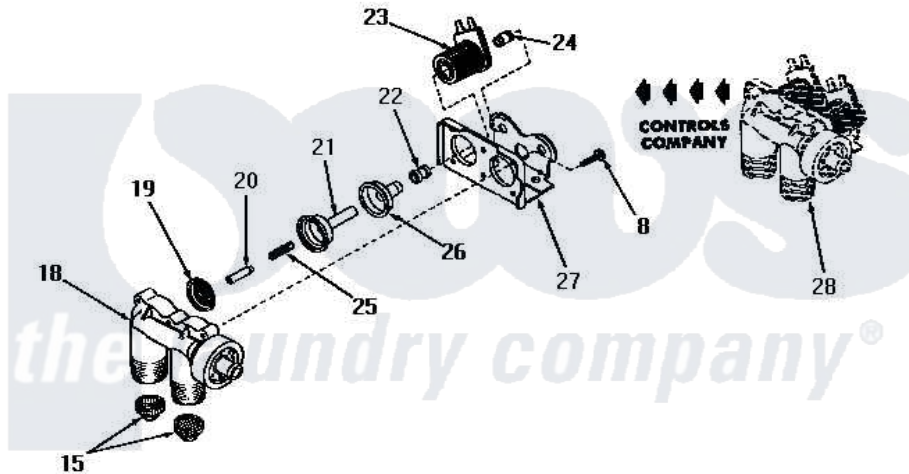

# Amana DA3821 03 - 25832 & 25833 MIXING VALVE ASSEMBLIES

## 25832 and 25833 MIXING VALVE ASSEMBLIES

Amana [Residential Amana DA3821 Washer Parts](#) Parts Diagram 03 - 25832 & 25833 MIXING VALVE ASSEMBLIES  
 Click on the part number to view part

Item	Original Part Number	Replaced By	Status	Part Description
1	<a href="#">24125</a>			Body, Valve
2	24134		Not Available	DIAPHRAGM
3	24132		Not Available	ARMATURE
4	24131		Not Available	SPRING
5	24129		Not Available	SLEEVE, SHORT
6	24126	<a href="#">33930</a>		Valve, Mixing
7	24128		Not Available	SLEEVE, LONG
8	25817C		Not Available	SCREW
9	Y00000000		Not Available	SEE NOTE MIXING VALVE ASSEMBLY
10	Y24127		Not Available	MOUNTING BRACKET
11	<a href="#">24130</a>			Guide, Armature
12	Y24135		Not Available	PLUG, FLOW REGULATOR
13	23224G		Not Available	DIFFUSER
14	<a href="#">23224C</a>			Regulator, Flow
15	24122	<a href="#">22002960</a>		Strainer, Washer Inlet
16	20241	<a href="#">EZ20241</a>		20 x 24 x 1 Filter 1 Metal Side

17	20290	<a href="#">Y013783</a>	Washer, Inlet Hose
18	24123	Not Available	VALVE BODY
19	25817K	Not Available	DIAPHRAGM
20	25817H	Not Available	ARMATURE
21	25817F	Not Available	ARMATURE GUIDE
22	25817D	Not Available	SLEEVE ADAPTER
23	24596A	Not Available	SOLENOID
24	25817M	Not Available	SOLENOID PLUG
25	25817G	Not Available	SPRING
26	25817E	Not Available	SLEEVE, GUIDE xREPLACE
27	25817B	Not Available	MOUNTING BRACKET
28	Y00000000	Not Available	SEE NOTE MIXING VALVE ASSEMBLY