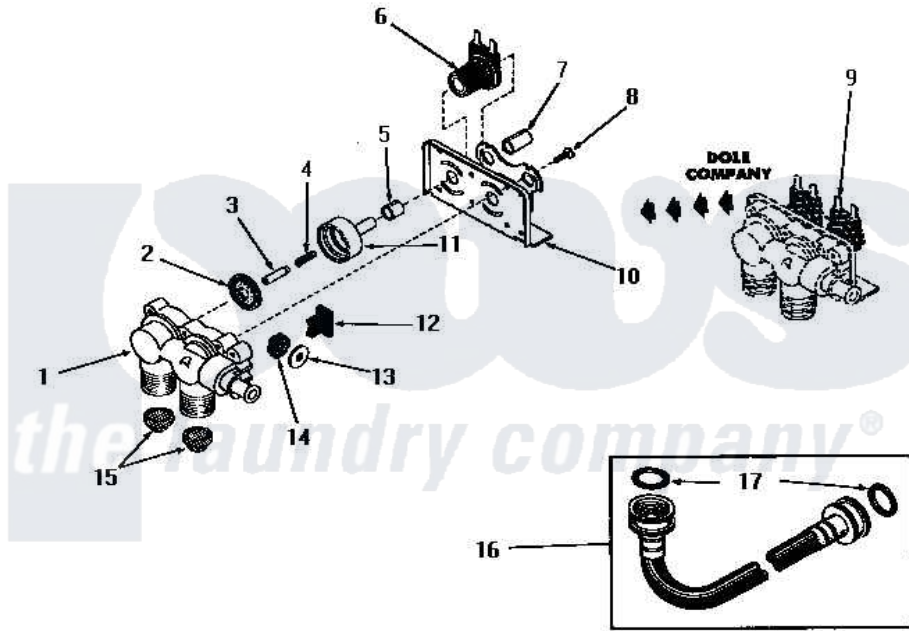

# Amana DA3821 03 - 25832 & 25833 MIXING VALVE ASSEMBLIES

## 25832 and 25833 MIXING VALVE ASSEMBLIES

Amana [Residential Amana DA3821 Washer Parts](#) Parts Diagram 03 - 25832 & 25833 MIXING VALVE ASSEMBLIES  
 Click on the part number to view part

Item	Original Part Number	Replaced By	Status	Part Description
1	<a href="#">24125</a>			Body, Valve
2	24134		Not Available	DIAPHRAGM
3	24132		Not Available	ARMATURE
4	24131		Not Available	SPRING
5	24129		Not Available	SLEEVE, SHORT
6	24126	<a href="#">33930</a>		Valve, Mixing
7	24128		Not Available	SLEEVE, LONG
8	25817C		Not Available	SCREW
9	Y00000000		Not Available	SEE NOTE MIXING VALVE ASSEMBLY
10	Y24127		Not Available	MOUNTING BRACKET
11	<a href="#">24130</a>			Guide, Armature
12	Y24135		Not Available	PLUG, FLOW REGULATOR
13	23224G		Not Available	DIFFUSER
14	<a href="#">23224C</a>			Regulator, Flow
15	24122	<a href="#">22002960</a>		Strainer, Washer Inlet
16	20241	<a href="#">EZ20241</a>		20 x 24 x 1 Filter 1 Metal Side

17	20290	<a href="#">Y013783</a>	Washer, Inlet Hose
18	24123	Not Available	VALVE BODY
19	25817K	Not Available	DIAPHRAGM
20	25817H	Not Available	ARMATURE
21	25817F	Not Available	ARMATURE GUIDE
22	25817D	Not Available	SLEEVE ADAPTER
23	24596A	Not Available	SOLENOID
24	25817M	Not Available	SOLENOID PLUG
25	25817G	Not Available	SPRING
26	25817E	Not Available	SLEEVE, GUIDE xREPLACE
27	25817B	Not Available	MOUNTING BRACKET
28	Y00000000	Not Available	SEE NOTE MIXING VALVE ASSEMBLY