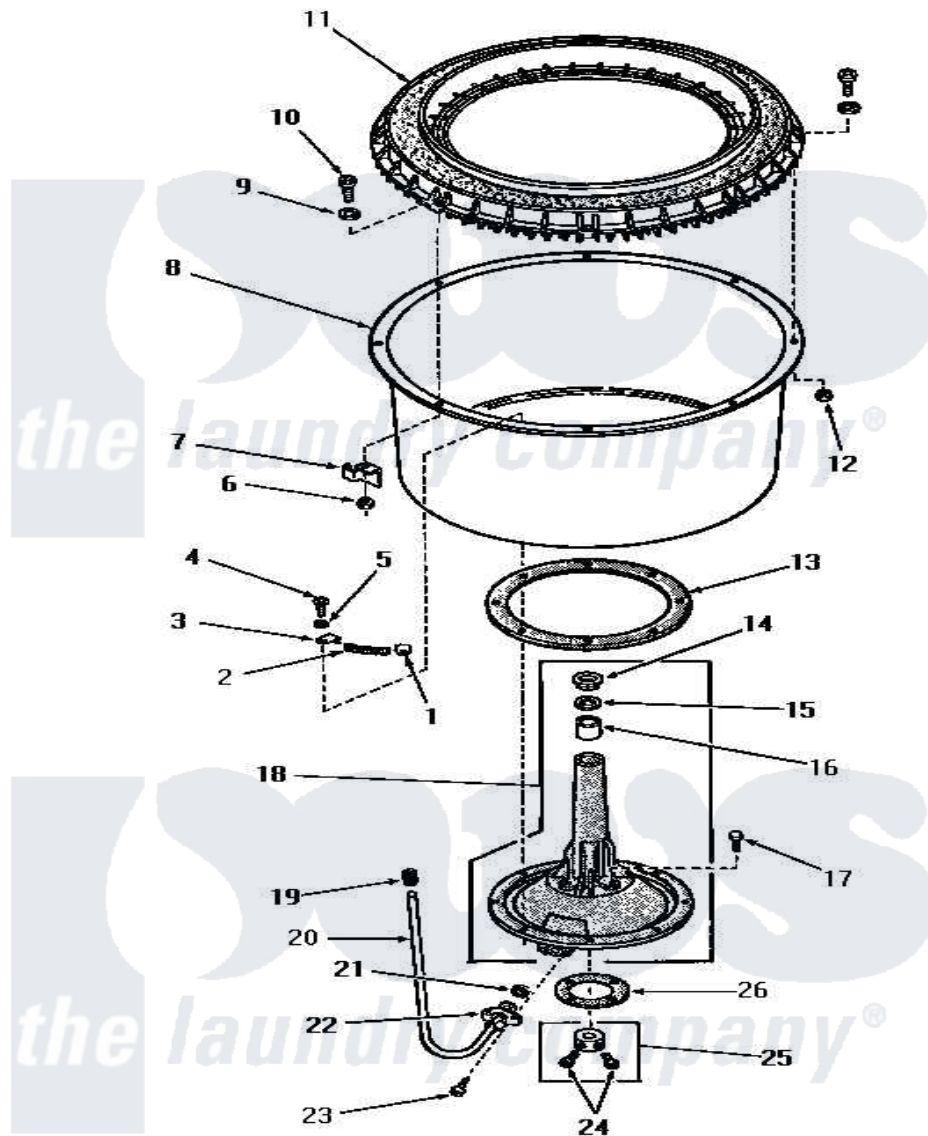

Amana DA3821 05 - AGITATOR POST & SPIN TUB

AGITATOR POST AND SPIN TUB

Amana [Residential Amana DA3821 Washer Parts](#) Parts Diagram 05 - AGITATOR POST & SPIN TUB
 Click on the part number to view part

Item	Original Part Number	Replaced By	Status	Part Description
1	22446			Clip
2	22144			Spring
3	22447			Clip
4	20260			Screw, 5/16-18 X 3/4 RD
5	20121		Not Available	GASKET
6	26678			Nut, Self-Locking
7	22025			Bracket
8	25976		Not Available	TUB,SPIN-SS
9	25100			Washer, 17/64 ID x 1/2 OD
10	25251	EZ25251		25 x 25 x 1 Filter 1 Metal Side
11	24931		Not Available	BALANCE RING
12	25250			Nut, 1/4-20 Hex Nylock
13	20122			Gasket
14	23685			Bearing
15	23684			Seal
16	23686			Bearing

17	20261		Screw, Cap
18	26016	2-6016	Wheel 71/2x6
19	22351		Sleeve
20	25980		Tube, Sediment
21	20110		Gasket
22	26046		Bracket, Sediment Tube
23	20852	Not Available	SCREW,10-24 X 1/2 HEX
24	23481	02422	Screw, 1/4-20 X 1/2 HeX
25	20377		Collar Assembly
26	20120		Gasket
NI	243P3	Not Available	KIT,AGITATOR POST