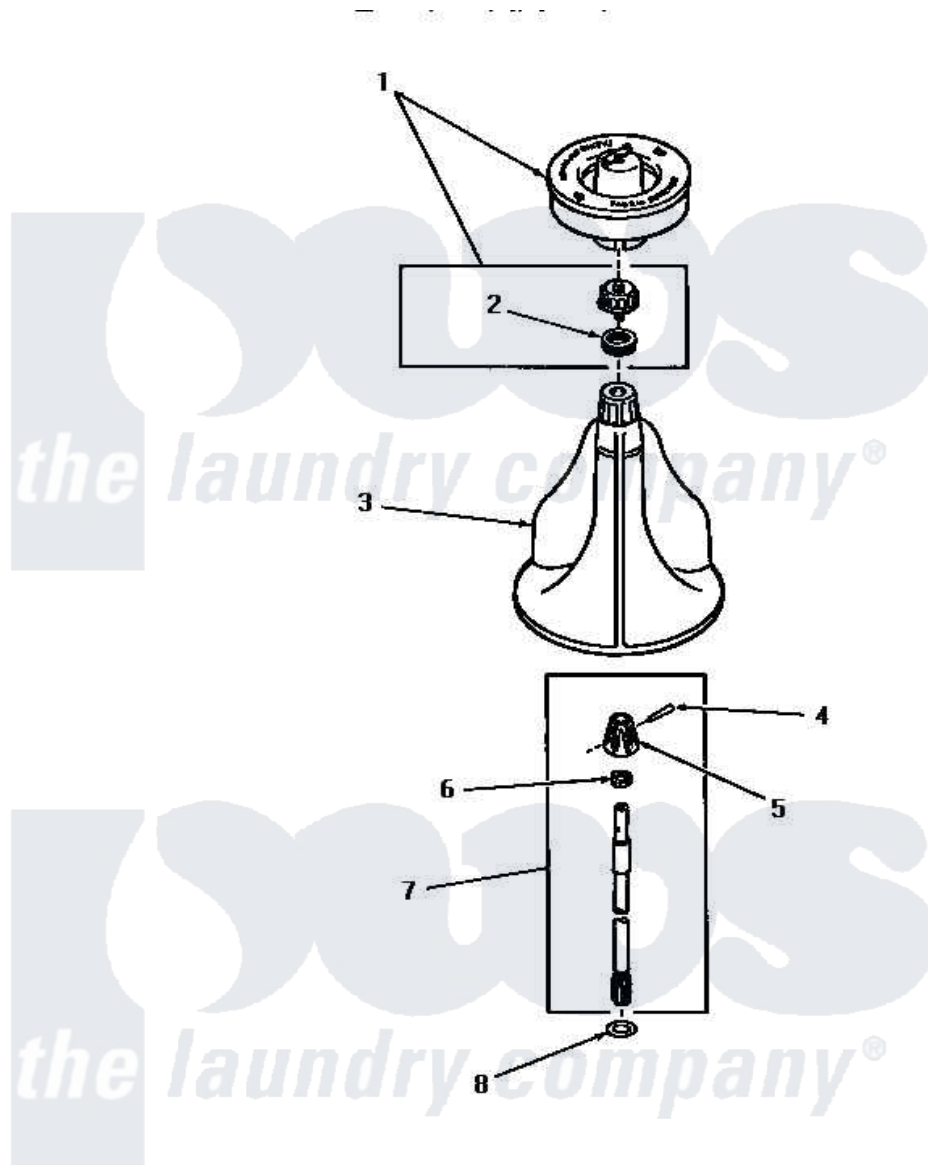

# Amana DA3821 06 - AGITATOR, SHAFT & FABRIC SOFTENER DISP

## AGITATOR, SHAFT AND FABRIC SOFTENER DISPENSER

Amana [Residential Amana DA3821 Washer Parts](#) Parts Diagram 06 - AGITATOR, SHAFT & FABRIC SOFTENER DISP  
 Click on the part number to view part

Item	Original Part Number	Replaced By	Status	Part Description
1	<a href="#">26014</a>			Assembly, Cap And Ring-Agitator
2	<a href="#">20136</a>			Ring
3	25975		Not Available	ASSY,AGITATOR
4	<a href="#">20243</a>			Pin, Taper
5	20056		Not Available	BLOCK, DRIVE
6	20057	<a href="#">222T017P01</a>		Washer FIB 21/32 ID X 1156 OD X 1/8
7	21751	<a href="#">21751P</a>		Assyshaft
8	<a href="#">22135</a>			Washer