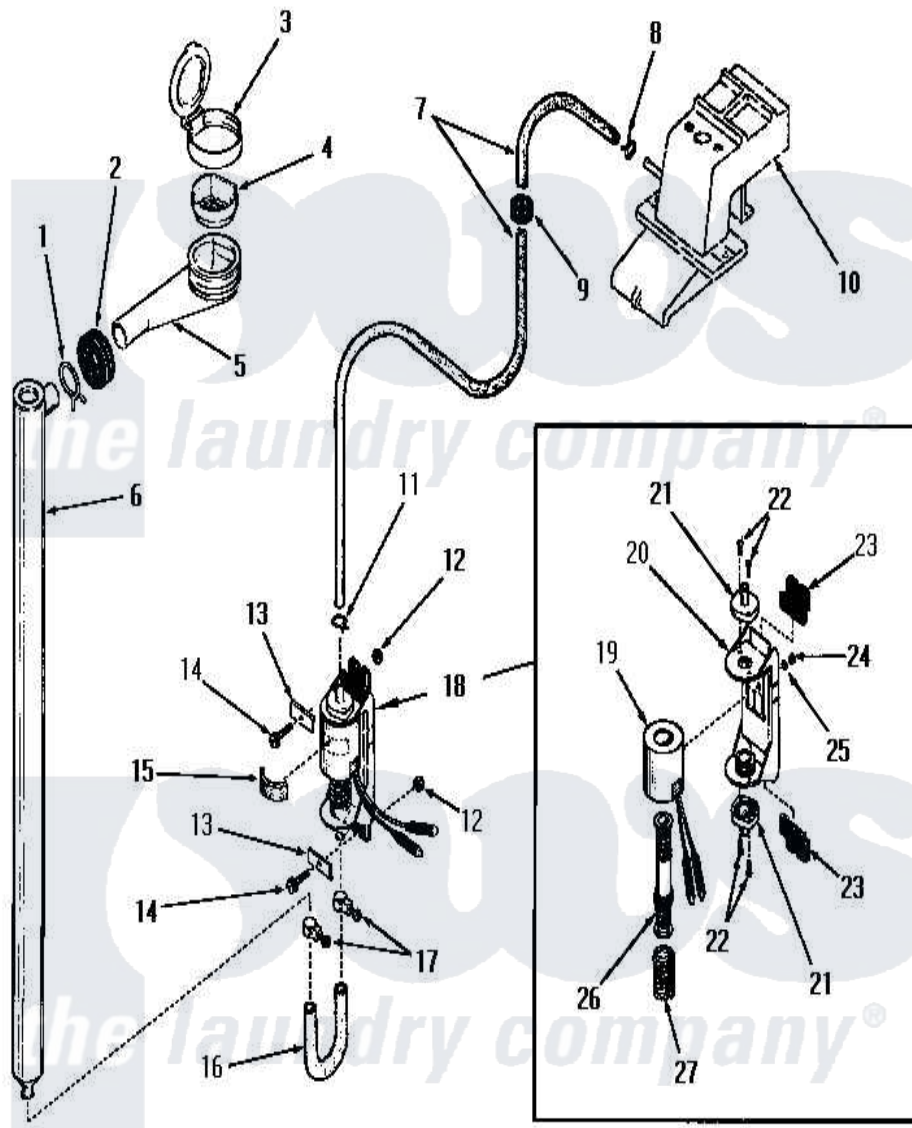

Amana DA3821 07 - BLEACH DISPENSER

BLEACH DISPENSER

Amana [Residential Amana DA3821 Washer Parts](#) Parts Diagram 07 - BLEACH DISPENSER

[Click on the part number to view part](#)

Item	Original Part Number	Replaced By	Status	Part Description
1	Y03640		Not Available	CLAMP
2	20118		Not Available	GROMMET,1982 INV
3	22484		Not Available	BLEACH LID
4	21984			Cover, Dispenser
5	22377		Not Available	DISPENSER xREPLACE
6	22303		Not Available	TUBE,BLEACH
7	22300		Not Available	HOSE
8	23410		Not Available	HOSE CLAMP
9	22299		Not Available	GROMMET
10	Y00000000		Not Available	SEE NOTE WATER INLET
11	22295		Not Available	HOSE CLAMP
12	22001			Nut, 10-24 Nylon Hex BR
13	Y22287		Not Available	BLEACH PUMP BRACKET
14	25989		Not Available	HEX HEAD SCREW
15	25220		Not Available	BUMPER
16	22302		Not Available	HOSE

17	24904	Not Available	CLAMP
18	22337		Pump, Bleach
19	22337B	Not Available	COIL AND FRAME
20	22337A	Not Available	BASE
21	22337E	Not Available	HOSE CONNECTOR
22	51356	Not Available	SCREW,6-32 X 5/16 RD H
23	22337F	Not Available	ISOLATION MOUNT
24	22337G	Not Available	NUT
25	21735	Not Available	LOCKWASHER,No.10 INTSHKP
26	22337C	Not Available	ARMATURE AND VALVE
27	22337D	Not Available	SPRING