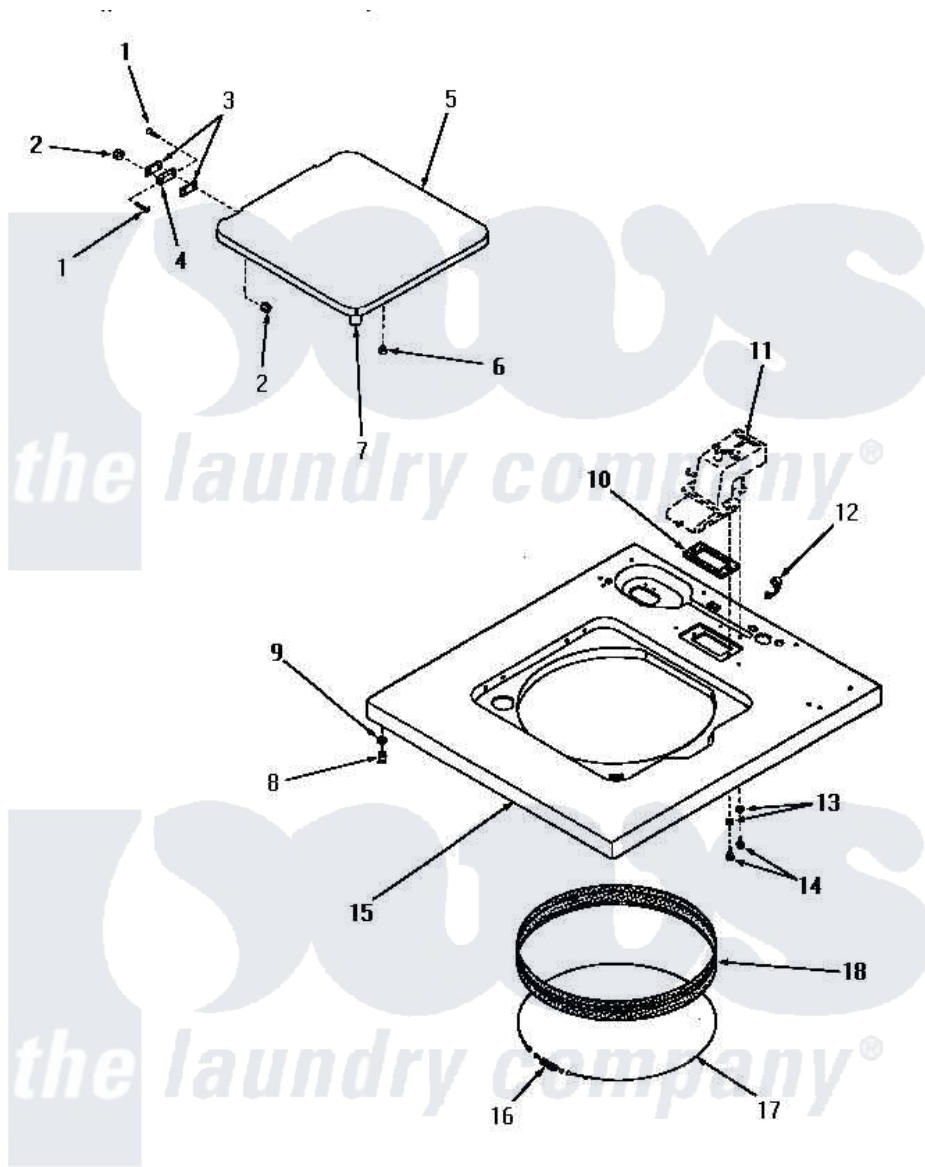

# Amana DA3821 09 - CABINET TOP & LOADING DOOR

## CABINET TOP AND LOADING DOOR

Amana [Residential Amana DA3821 Washer Parts](#) Parts Diagram 09 - CABINET TOP & LOADING DOOR  
 Click on the part number to view part

Item	Original Part Number	Replaced By	Status	Part Description
1	<a href="#">22649</a>			Screw, 8-32 X 13/32 FI
2	<a href="#">21752</a>			Nut, 8-32 Hex BriLock
3	<a href="#">21584</a>			Gasket
4	<a href="#">21583</a>			Hinge
5	22271W		Not Available	LOADING DOOR, WHITE
"	22271A		Not Available	LOADING DOOR, AVOCADO
"	22271H		Not Available	LOADING DOOR, HARVEST GOLD
"	22271C		Not Available	LOADING DOOR, COPPERTONE
6	<a href="#">21176</a>			Bumper
7	25217	<a href="#">R0603504</a>		Actuator, Door Switch
8	23007		Not Available	CAGED NUT
9	24861		Not Available	LOCKWASHER,.448X.789SH
10	23255		Not Available	GASKET
11	Y00000000		Not Available	SEE NOTE WATER INLET
12	21603	<a href="#">211881</a>		Grommet, Cord Part Not Used-

12	<a href="#">21903</a>	<a href="#">211001</a>		Gas Models Only
13	<a href="#">20493</a>			Washer, 11/64 ID x 3/8 OD
14	52150	<a href="#">489464</a>		Screw
15	24349A		Not Available	CABINET TOP, AVOCADO
"	25829W		Not Available	CABINET TOP, WHITE
"	24349C		Not Available	CABINET TOP, COPPERTONE
"	25829C		Not Available	CABINET TOP, COPPERTONE
"	25829H		Not Available	CABINET TOP, HARVEST GOLD
"	25829A		Not Available	CABINET TOP, AVOCADO
"	24349W		Not Available	CABINET TOP, W
"	24349H		Not Available	CABINET TOP, HARVEST GOLD
16	20791		Not Available	SPRING
17	22352		Not Available	RETAINER,WIRE
18	<a href="#">25277</a>			Guard, Rim