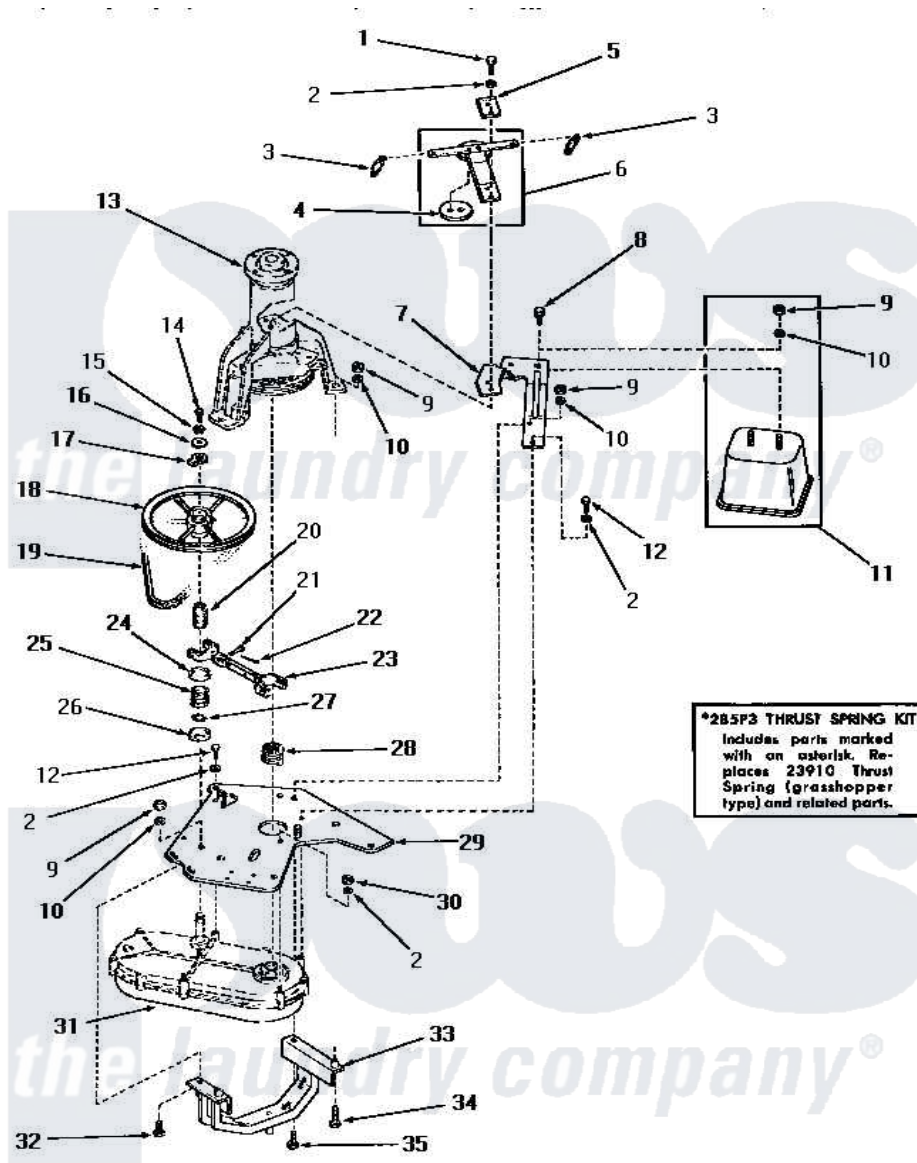

# Amana DA3821 11 - COUNTERBALANCE WEIGHT, BRKT & MTG PLATE

**COUNTERBALANCE WEIGHT, BRACKET AND MOUNTING PLATE**

Amana [Residential Amana DA3821 Washer Parts](#) Parts Diagram 11 - COUNTERBALANCE WEIGHT, BRKT & MTG PLATE

[Click on the part number to view part](#)

Item	Original Part Number	Replaced By	Status	Part Description
1	24233		Not Available	SCREW,CAP-1/4-20 X 3/4
2	<a href="#">03189</a>			LoCkwasher, 1/4 Std-C P
3	<a href="#">23632</a>			Spring
4	20453		Not Available	DISC,FRICTION
5	<a href="#">22614</a>			Plate, Support
6	<a href="#">20168</a>			Assembly, Snubber
7	25139		Not Available	BRACKET
8	23928		Not Available	CAP SCREW AND LOCKWASHER
9	20274	<a href="#">62739</a>		Nut, Lock
10	<a href="#">20277</a>			Lockwasher, 3/8 Std X 3
11	25230		Not Available	COUNTERBALANCE WEIGHT
12	<a href="#">20264</a>			Screw, 1/4-20 X 2 HeX H
13	Y00000000		Not Available	SEE NOTE MAIN BEARING
14	<a href="#">02422</a>			Screw, 1/4-20 X 1/2 HeX
15	<a href="#">02431</a>			Lockwasher, 1/4 Ext Shk

16	23716	Not Available	WASHER
17	<a href="#">23643</a>		Pulley Stop
18	23773	Not Available	ASSY,PULLEY-TRANSMISSI
19	<a href="#">23758</a>		Belt
20	<a href="#">23644</a>		Hub
21	23718	Not Available	PIN,SHIFTER
22	<a href="#">20248</a>		Pin, Cotter
23	<a href="#">23732</a>		Assembly, Shifter Fork
24	<a href="#">26610</a>		Retainer, Spring-Upper
25	<a href="#">26609</a>		Spring
26	26611	Not Available	RETAINER,SPRING-LOWER
27	<a href="#">23751</a>		Ring, Retaining
28	<a href="#">23647</a>		Jaw
29	24749	Not Available	MOUNTING PLATE
30	20275	<a href="#">27001225</a>	Nut, Jam Mid Lock 1/4-20
31	Y00000000	Not Available	SEE NOTE TRANSMISSION ASSEMBLY
32	22687	Not Available	SCREW
33	22702	Not Available	ASSY,YOKE & SLEEVE
34	Y22688	Not Available	SCREW,CAP-3/8-16X1-1/4
35	20255	Not Available	SCREW,3/8-16 X 1 HEX H
NI	<a href="#">03200</a>		A-D Drive Lubricant
"	285P3	<a href="#">23911</a>	Kit Spring