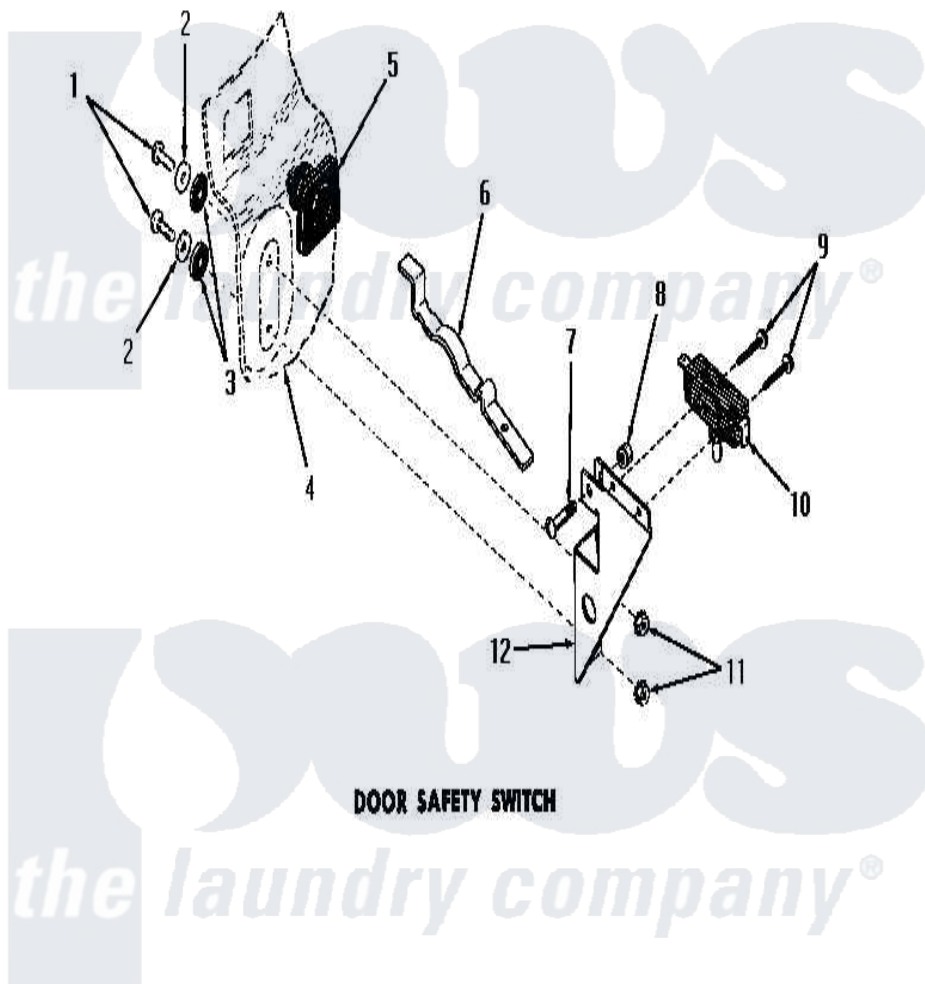

# Amana DA3821 12 - DOOR SAFETY SWITCH

**DOOR SAFETY SWITCH**

Amana [Residential Amana DA3821 Washer Parts](#) Parts Diagram 12 - DOOR SAFETY SWITCH  
 Click on the part number to view part

| Item | Original Part Number  | Replaced By              | Status        | Part Description        |
|------|-----------------------|--------------------------|---------------|-------------------------|
| 1    | <a href="#">21081</a> |                          |               | Screw, 10-24 X 1/2 RD H |
| 2    | 20492                 | <a href="#">M0270504</a> |               | Washer                  |
| 3    | 02928                 |                          | Not Available | WASHER                  |
| 4    | Y00000000             |                          | Not Available | SEE NOTE DRAIN TUB      |
| 5    | <a href="#">23591</a> |                          |               | Diaphragm               |
| 6    | 23592                 |                          | Not Available | ARM                     |
| 7    | Y02370                |                          | Not Available | SCREW, 10-24X15/16 HEX  |
| 8    | <a href="#">22001</a> |                          |               | Nut, 10-24 Nylon Hex BR |
| 9    | <a href="#">51783</a> |                          |               | Screw, 6b-20 X 7/8 HeX  |
| 10   | 23540                 |                          | Not Available | SWITCH                  |
| 11   | 23951                 | <a href="#">M0282009</a> |               | Nut                     |
| 12   | 22783                 |                          | Not Available | BRACKET                 |