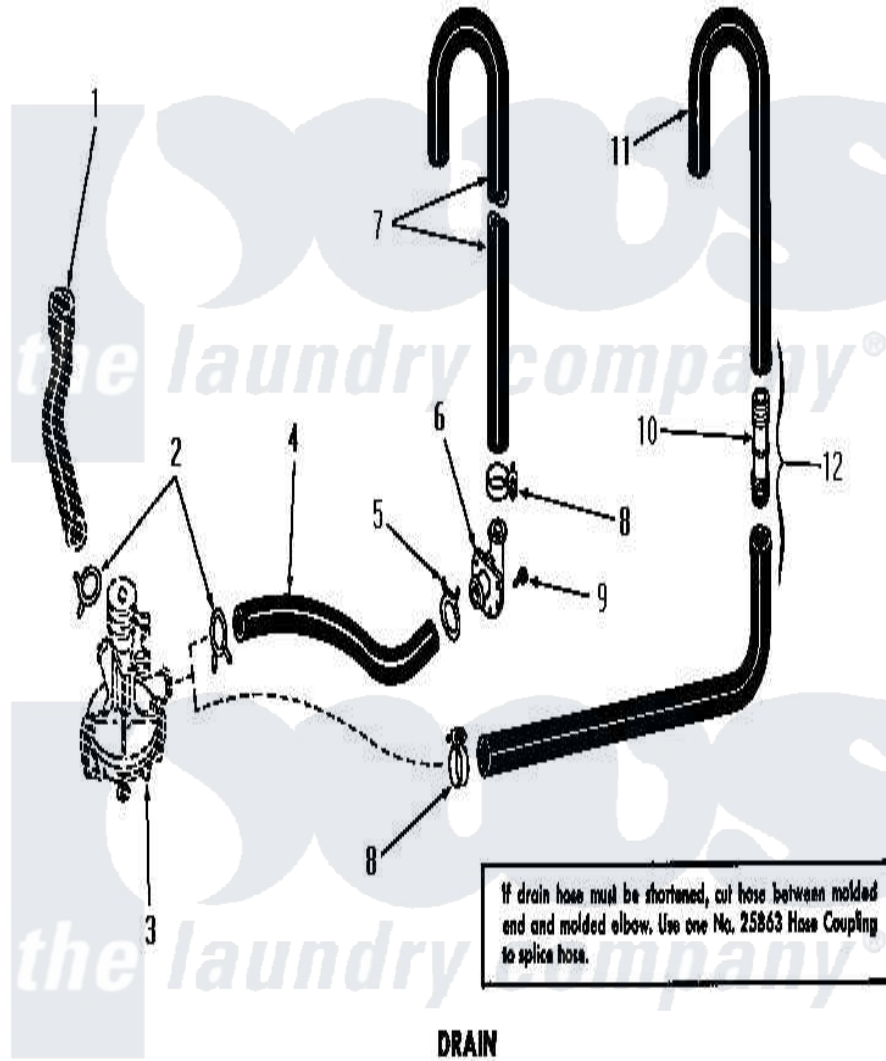

Amana DA3821 13 - DRAIN

Amana [Residential Amana DA3821 Washer Parts](#) Parts Diagram 13 - DRAIN
 Click on the part number to view part

Item	Original Part Number	Replaced By	Status	Part Description
1	Y00000000		Not Available	SEE NOTE DRAIN TUB OUTLET HOSE
2	20210		Not Available	NO LONGER AVAILABLE
3	Y00000000		Not Available	SEE NOTE PUMP ASSEMBLY
4	21254			Hose
5	Y03698		Not Available	CLAMP xREPLACE
6	23553		Not Available	ELBOW,DRAIN HOSE-PLAST
7	20240			Hose, M/F 29219
8	20211	285655		Clamp, Hose
9	51784		Not Available	SCREW,10B-16 X 1/2 HEX
10	25863	16272		Connector, Straight
11	25182		Not Available	DRAIN HOSE
12	Y00000000		Not Available	SEE NOTE DRAIN HOSE AND HOSE COUPLING -- (SEE NOTE)