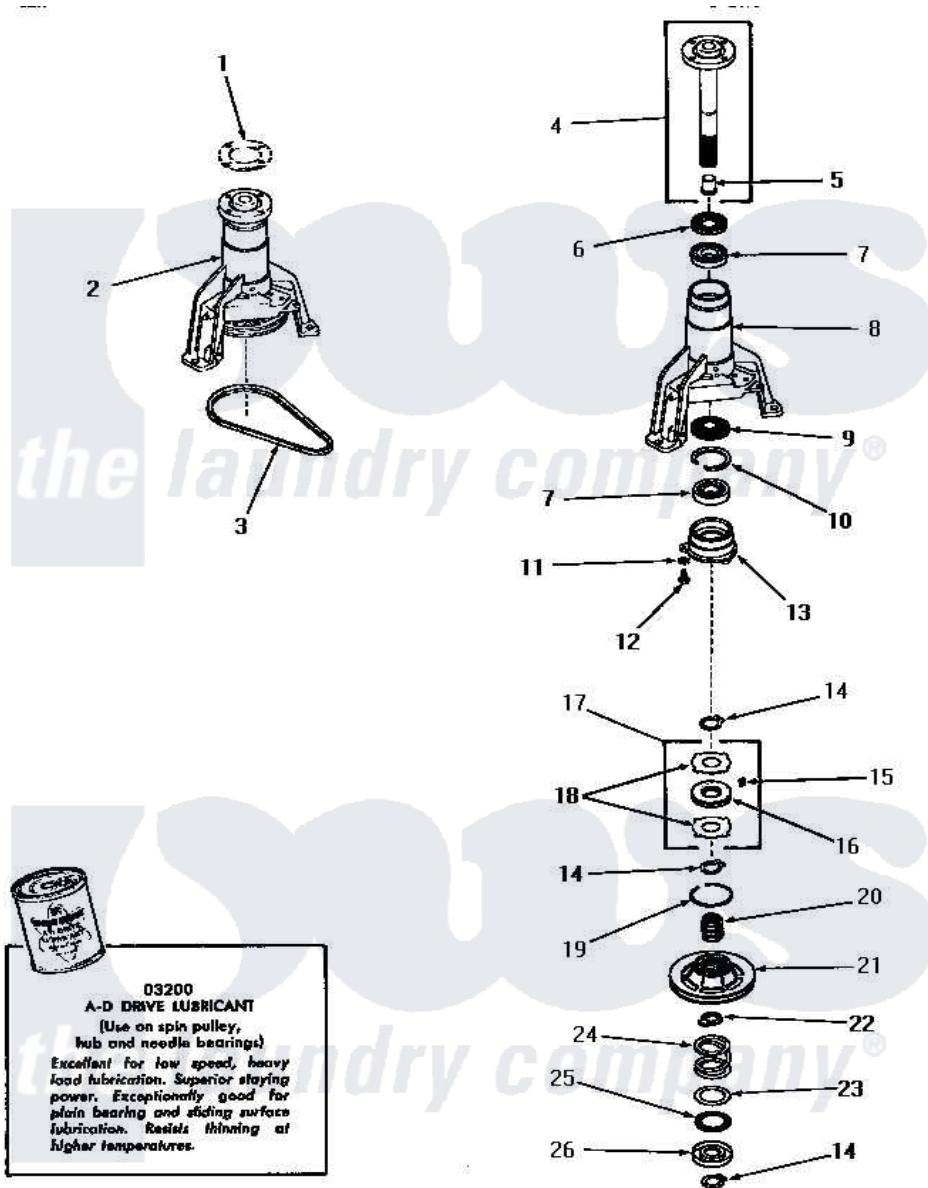

# Amana DA3821 14 - MAIN BEARING ASSY

## MAIN BEARING ASSEMBLY

Amana [Residential Amana DA3821 Washer Parts](#) Parts Diagram 14 - MAIN BEARING ASSY  
 Click on the part number to view part

Item	Original Part Number	Replaced By	Status	Part Description
1	Y00000000		Not Available	SEE NOTE GASKET
2	<a href="#">26018</a>			AsseMbly, Bearing Housing-M
3	23759		Not Available	BELT
4	<a href="#">23731</a>			Assembly, Spin Shaft
5	<a href="#">25854</a>			Bearing
6	Y21659		Not Available	SEAL
7	<a href="#">20012</a>			Bearing
8	25979		Not Available	HOUSING,MAIN BEARING
9	<a href="#">26247</a>			Slinger, Water
10	20084		Not Available	RING,RETAINING
11	<a href="#">02431</a>			Lockwasher, 1/4 Ext Shk
12	<a href="#">02422</a>			Screw, 1/4-20 X 1/2 HeX
13	<a href="#">23639</a>			Retainer
14	<a href="#">23724</a>			Ring, Retaining
15	<a href="#">24500</a>			Clip, Spring
16	<a href="#">23708</a>			Assembly, Brake Disk

17	<a href="#">24599</a>		Assembly, Brake Disk
18	23637	Not Available	DISC,BRAKE
19	Y23720	Not Available	RING,SNAP
20	23634	Not Available	HUB
21	<a href="#">24690</a>		Assembly, Spin Pulley
22	23635	Not Available	STOP
23	<a href="#">23722</a>		Race, Bearing
24	<a href="#">23723</a>		Spring
25	23721	Not Available	BEARING,NEEDLE
26	<a href="#">23640</a>		Retainer
NI	<a href="#">03200</a>		A-D Drive Lubricant