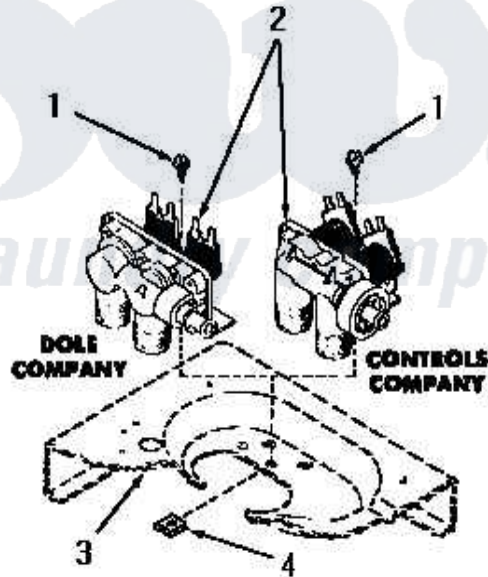

Amana DA3821 15 - MIXING VALVES

(starting Serial Nos. 511N287 and 21R99118)

Amana [Residential Amana DA3821 Washer Parts](#) Parts Diagram 15 - MIXING VALVES

[Click on the part number to view part](#)

Item	Original Part Number	Replaced By	Status	Part Description
1	51778			Screw, 8b-18 X 1/2 RD H
2	25832	205613		Water Valve
3	Y00000000		Not Available	SEE NOTE CABINET TOP
4	23277		Not Available	NUT,SPEED