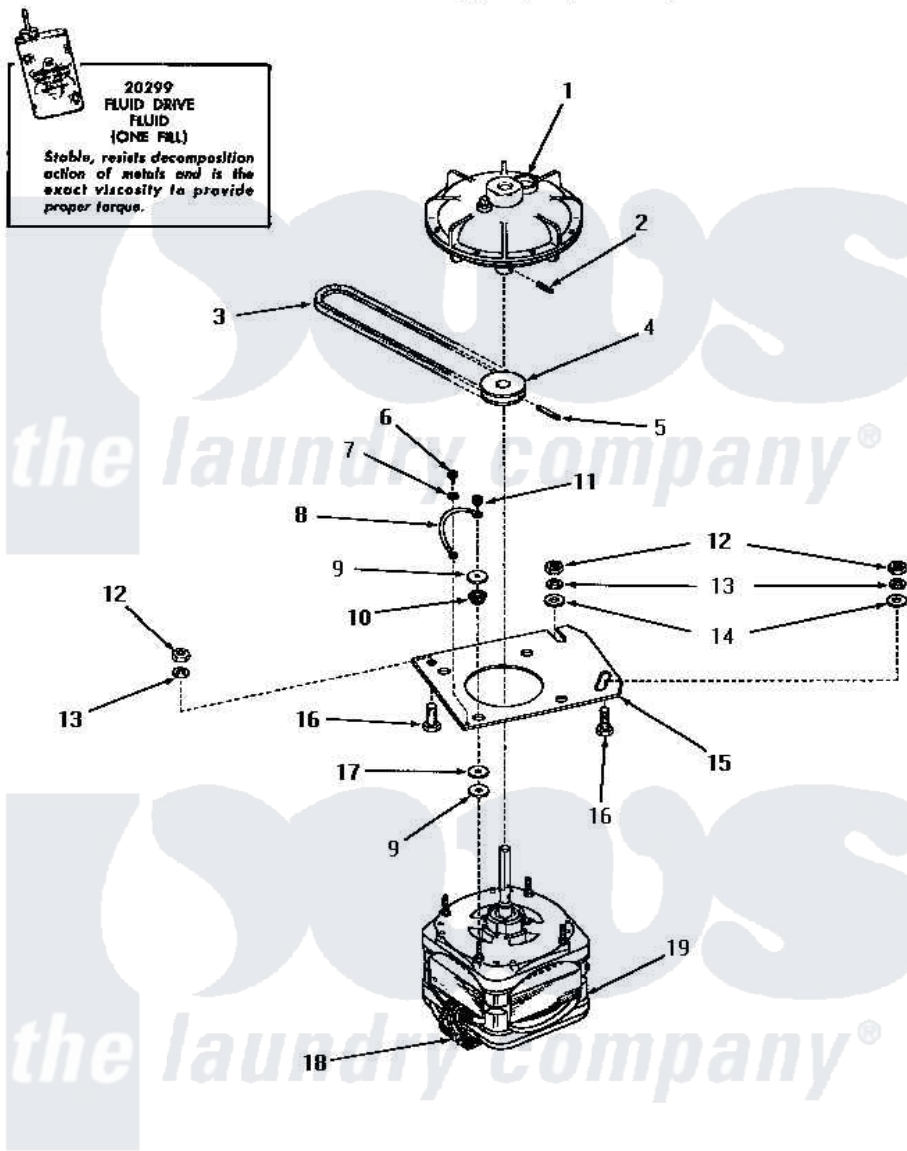

Amana DA3821 16 - MOTOR & FLUID DRIVE

MOTOR AND FLUID DRIVE

Amana [Residential Amana DA3821 Washer Parts](#) Parts Diagram 16 - MOTOR & FLUID DRIVE

[Click on the part number to view part](#)

Item	Original Part Number	Replaced By	Status	Part Description
1	24706			Assembly, Fluid Drive
2	24703		Not Available	PIN,ROLL
3	23759		Not Available	BELT
4	26116			Pulley, Drive
5	23750			Pin, Roll
6	20530			Screw, 10-24 x 3/8 Hex
7	21735		Not Available	LOCKWASHER,No.10 INTSHKP
8	25484		Not Available	GROUND WIRE
9	20103	M0270519		Washer
10	20102		Not Available	WASHER
11	23604			Nut, Hex 10-32 Lock
12	20274	62739		Nut, Lock
13	20277			Lockwasher, 3/8 Std X 3
14	20279			Washer, 13/32 ID x 13/16 OD
15	23769		Not Available	PLATE,MOUNTING
16	20255		Not Available	SCREW,3/8-16 X 1 HEX H

17	20104		Washer
18	24142	Not Available	SWITCH,MOTOR
"	24139	Not Available	SWITCH,MOTOR
19	26069		X Assembly, Motor And Pulley
NI	20299	Not Available	FLUID DRIVE FLUID-BULK