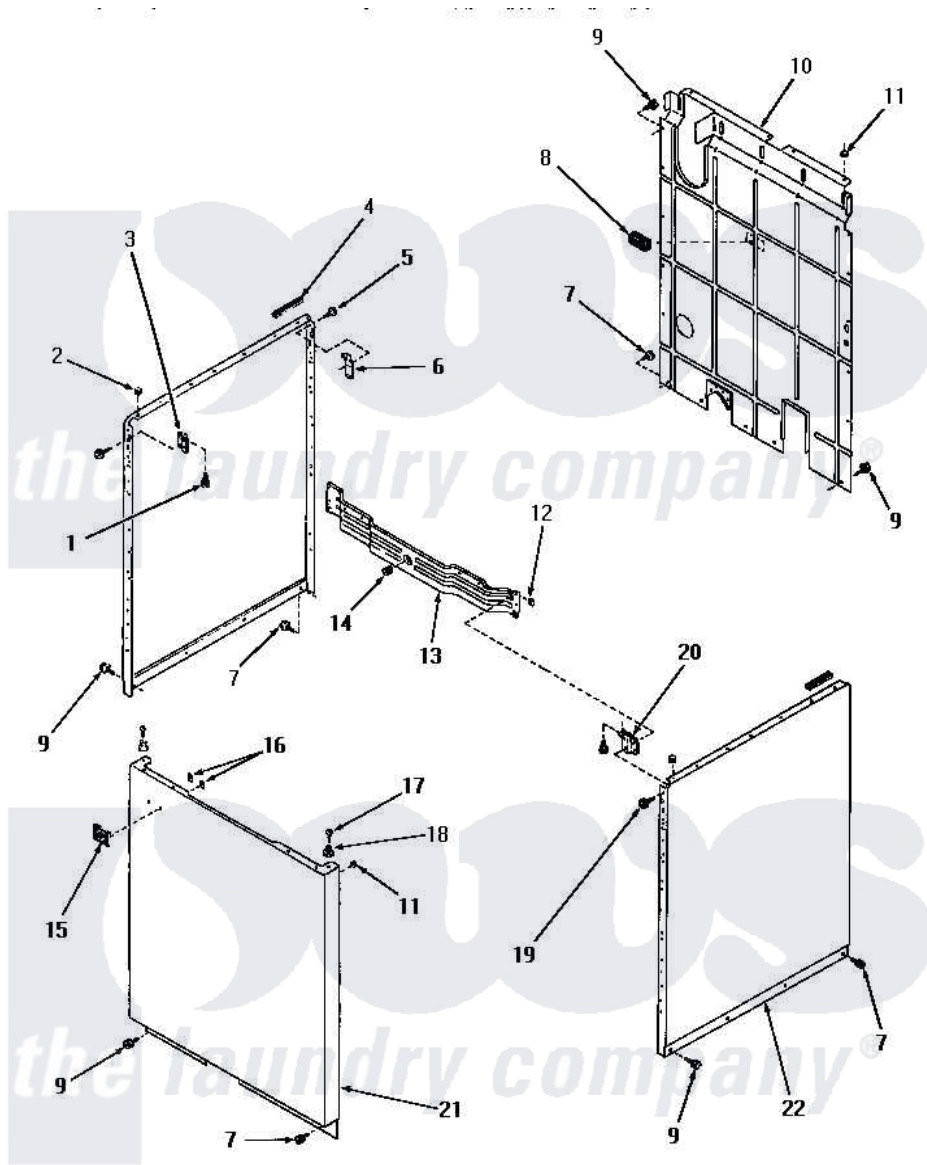

Amana DA3821 17 - PANELS

PANELS

Amana [Residential Amana DA3821 Washer Parts](#) Parts Diagram 17 - PANELS
 Click on the part number to view part

Item	Original Part Number	Replaced By	Status	Part Description
1	23008			Screw, 10-24 X 3/4 Sems
2	21176			Bumper
3	22847		Not Available	BRACKET
"	26691		Not Available	BRACKET,HOLD DOWN-L.H.
4	80312			Bumper Pad
5	51784		Not Available	SCREW,10B-16 X 1/2 HEX
6	52487			Lug, Hold-Down
7	26415	27001200		Screw
8	23257		Not Available	PAD,BUMPER
9	26592		Not Available	HEX HEAD SCREW
10	24342GR		Not Available	REAR PANEL, GRAY
11	20387			Bumper
12	25987		Not Available	NUT,SPEED
"	21747			Nut, Speed
13	21262		Not Available	CROSS BRACE, FRONT
14	25959			Grommet

15	22086	Not Available	MONOGRAM
16	22161	Not Available	CLIP
17	Q6535	Not Available	SCREW,10B-16 X 3/4 ROU
18	23020	Not Available	MOUNT,PANEL
19	03814		Screw, 10-24 X 1/2 Roun
"	51784	Not Available	SCREW,10B-16 X 1/2 HEX
20	22846	Not Available	BRACKET
"	26690	Not Available	BRACKET,HOLD DOWN-R.H.
21	24687A	Not Available	FRONT PANEL, AVOCADO
"	24687W	Not Available	FRONT PANEL, WHITE
"	24687H	Not Available	FRONT PANEL, HARVEST GOLD
"	24687C	Not Available	FRONT PANEL, COPPERTONE
22	24336A	Not Available	SIDE PANEL, RIGHT OR LEFT, AVO
"	24336W	Not Available	xREPLACE
"	24336H	Not Available	SIDE PANEL, RIGHT OR LEFT, HAR
"	24336C	Not Available	SIDE PANEL, RIGHT OR LEFT, COP