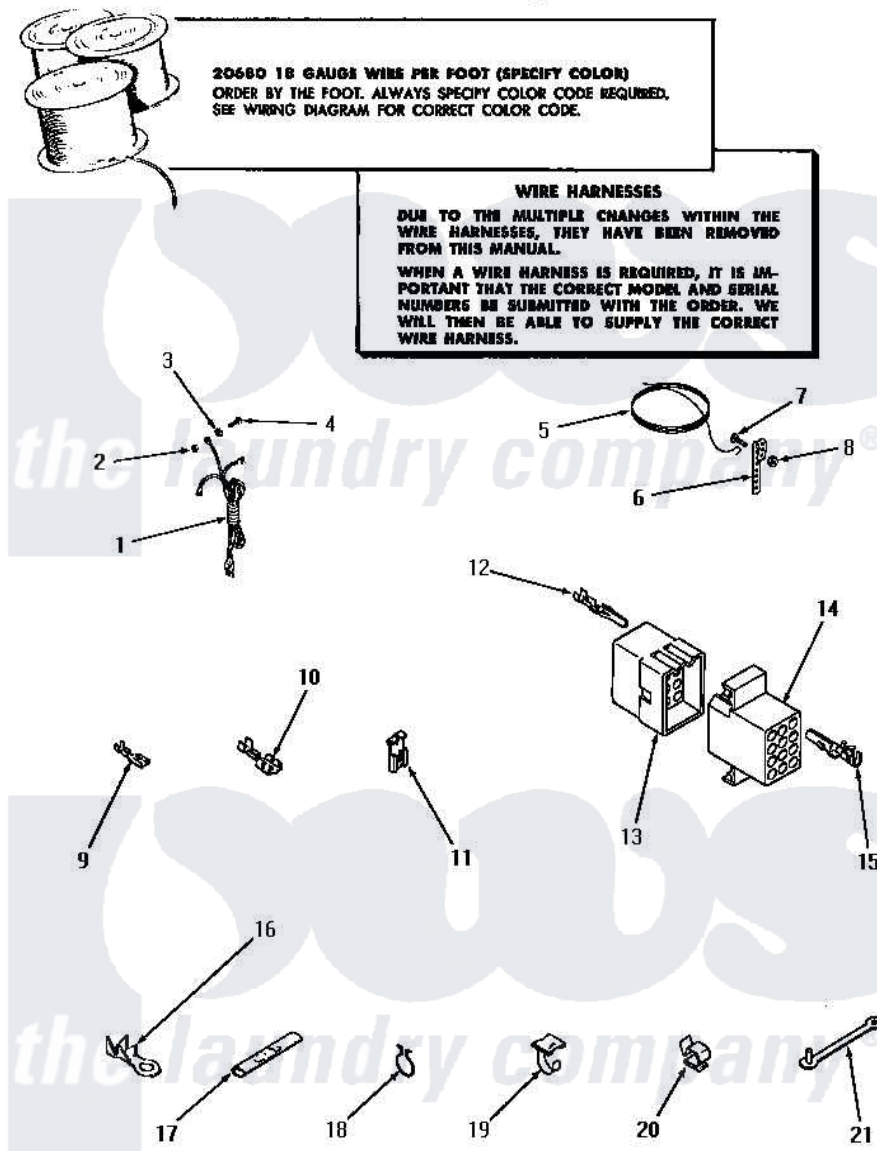

Amana DA3821 18 - POWER CORD, WIRE & TERMINALS

POWER CORD, WIRE AND TERMINALS

Amana [Residential Amana DA3821 Washer Parts](#) Parts Diagram 18 - POWER CORD, WIRE & TERMINALS
 Click on the part number to view part

Item	Original Part Number	Replaced By	Status	Part Description
1	22660		Not Available	POWER CORD AND PLUG
2	03673		Not Available	NUT
3	03815			Lockwasher, No.10 Ext Shk
4	20267			Screw, 10-24 X 3/8 Round
5	Y21429		Not Available	GROUND WIRE
6	21430		Not Available	STRAP,GROUND
7	21431		Not Available	ROUND HEAD SCREW
8	Y20276		Not Available	NUT
9	00112			Terminal, Spade-3/16 Fe
10	Y00119		Not Available	SPADE TERMINAL(18 GAUGE) (1/4 INCH-(1) 18 GAUGE WIRE)
11	Y00120			Terminal, Flag-1/4 Fema
12	Y00116			Terminal, Pin-Male
13	23041			Plug, 6 Circuit
"	23040			Plug-3 Circuit
"	23033			Plug, 9 Circuit

"	23035	Not Available	PLUG,12 CIRCUIT
"	23037		Plug, 15 Circuit
14	23038	Not Available	RECEPTACLE,15 CIRCUIT
"	23036		Receptacle, 12 Circuit
"	23039	697780	Receptacle,
"	23042	Not Available	RECEPTACLE
"	Y23034	26163	Receptacle, 9 Circuit
15	Y00117	5011-XX	093 Female Socket
16	00110		No.10 18 Gauge Wire
17	21091	Not Available	CONNECTOR TWO 1/4 INCH MALE
18	51291		Clip, Wire
19	21793	Not Available	CABLE CLIP
20	21036		Clip, Cable
21	22837	Not Available	STRAP,WIRE