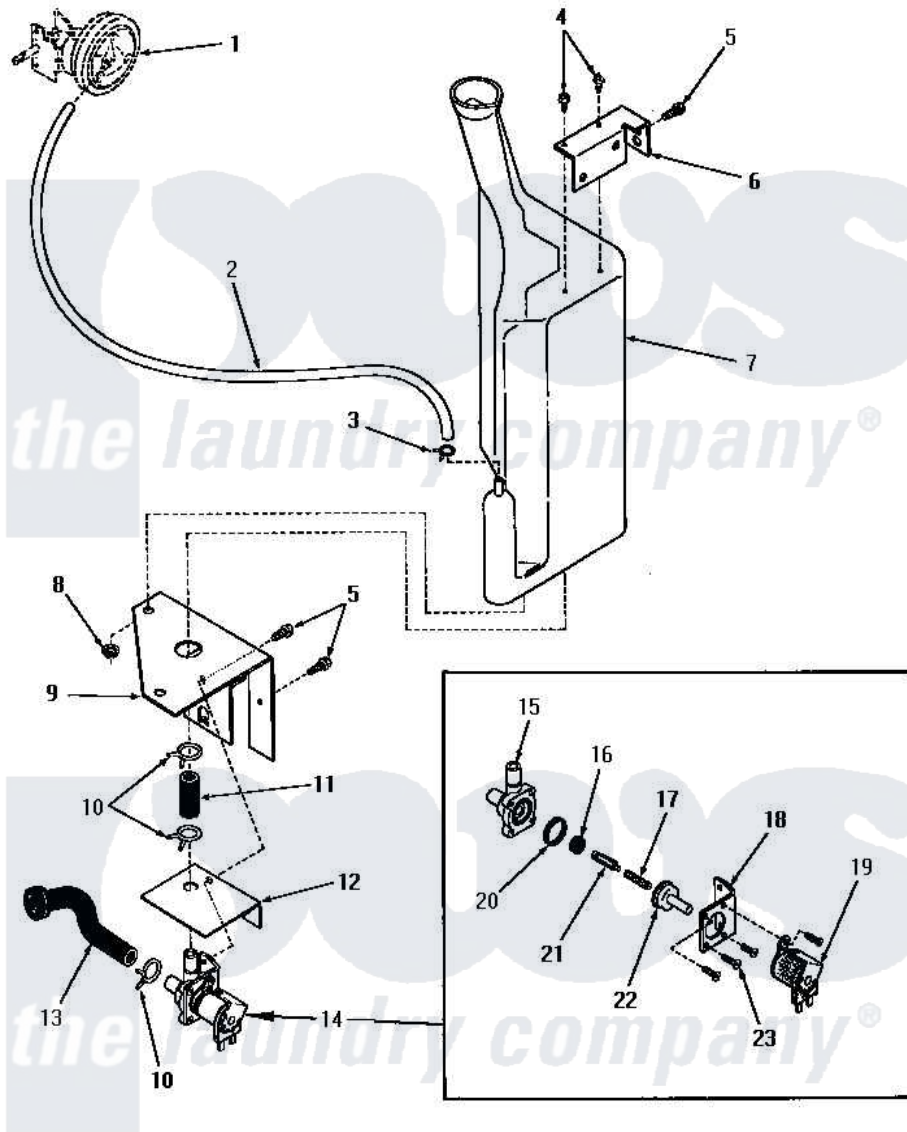

Amana DA3821 19 - RESERVOIR & DRAIN VALVE

RESERVOIR AND DRAIN VALVE
(Through Serial Nos. 5556D39 and 234J7952)

Amana [Residential Amana DA3821 Washer Parts](#) Parts Diagram 19 - RESERVOIR & DRAIN VALVE
Click on the part number to view part

Item	Original Part Number	Replaced By	Status	Part Description
1	Y00000000		Not Available	SEE NOTE PRESSURE SWITCH
2	24444		Not Available	NO LONGER AVAILABLE
3	Y22294	596669		Clamp, Manifold
4	52150	489464		Screw
5	51784		Not Available	SCREW,10B-16 X 1/2 HEX
6	24394		Not Available	UPPER BRACKET
7	24430		Not Available	RESERVOIR
8	24441		Not Available	WIRING DIAGRAM
9	24393		Not Available	LOWER BRACKET
10	80479		Not Available	HOSE CLAMP
11	24440		Not Available	CODE J
12	25044		Not Available	SOLENOID SHIELD
13	24437		Not Available	HOSE
14	24438	68136-47		Shelf Trim
15	24438G		Not Available	BODY
16	24438F		Not Available	SEAL

17	24438C	Not Available	SPRING
18	24438H	Not Available	MOUNTING BRACKET
19	24438A	Not Available	SOLENOID
20	24438E	Not Available	GASKET
21	24438D	Not Available	ARMATURE
22	24438B	Not Available	GUIDE,ARMATURE
23	21561G	Not Available	ROUND HEAD SCREW