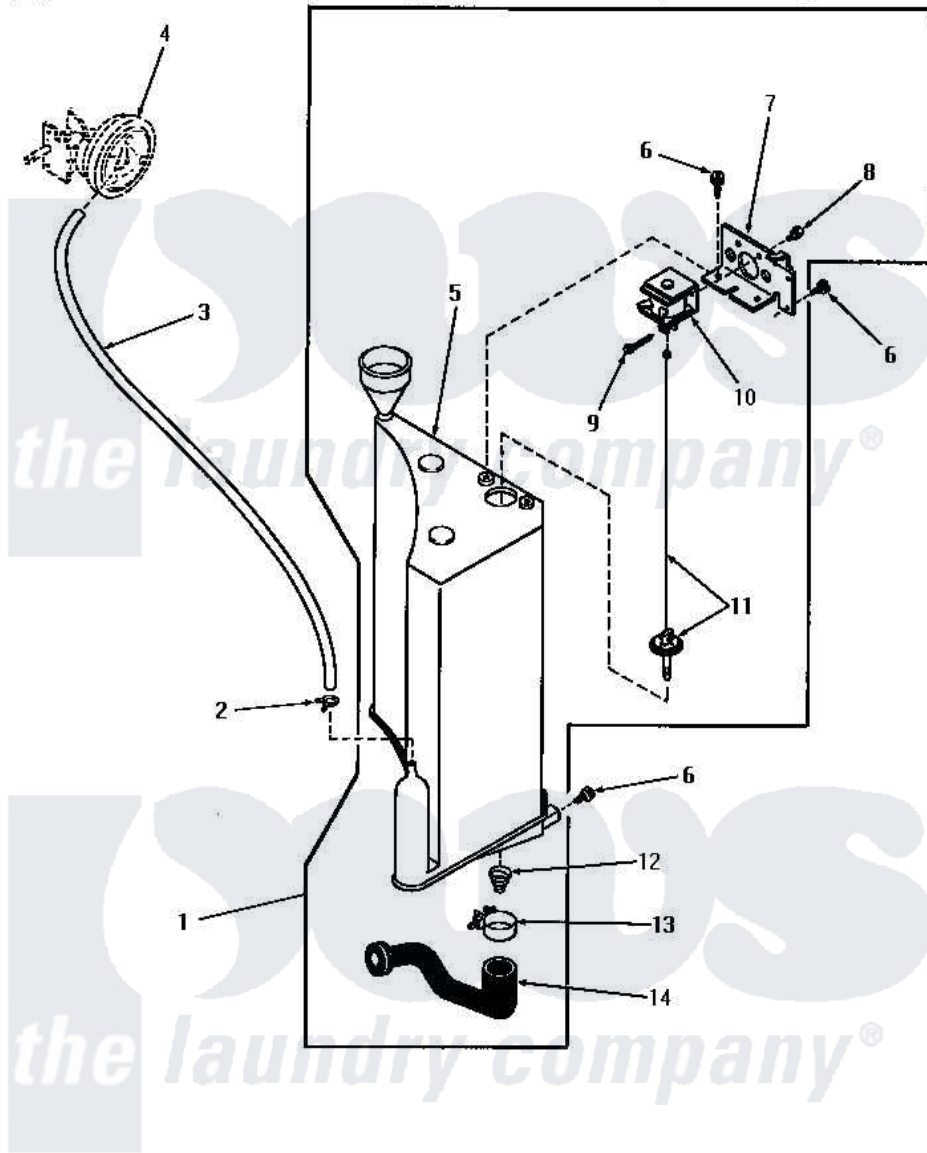

Amana DA3821 20 - RESERVOIR & DRAIN VALVE

RESERVOIR AND DRAIN VALVE
(Starting Serial Nos. 5556D40 and 234J7953)

Amana [Residential Amana DA3821 Washer Parts](#) Parts Diagram 20 - RESERVOIR & DRAIN VALVE
 Click on the part number to view part

Item	Original Part Number	Replaced By	Status	Part Description
1	26003			Assembly, Pressure Tank-Com
2	Y22294	596669		Clamp, Manifold
3	24444		Not Available	NO LONGER AVAILABLE
4	Y00000000		Not Available	SEE NOTE PRESSURE SWITCH
5	25993		Not Available	RESERVOIR
6	51784		Not Available	SCREW,10B-16 X 1/2 HEX
7	Y26000		Not Available	BRACKET
8	Y03950			Screw, 10-32 x 5/16 Sems
9	20248			Pin, Cotter
10	25999		Not Available	SOLENOID,DRAIN VALVE
11	26244			Assembly, Plunger-Drain Val
12	25997		Not Available	SPRING,DRAIN VALVE
13	20824		Not Available	HOSE CLAMP
14	25998			Hose, Drain-Pressure Ta