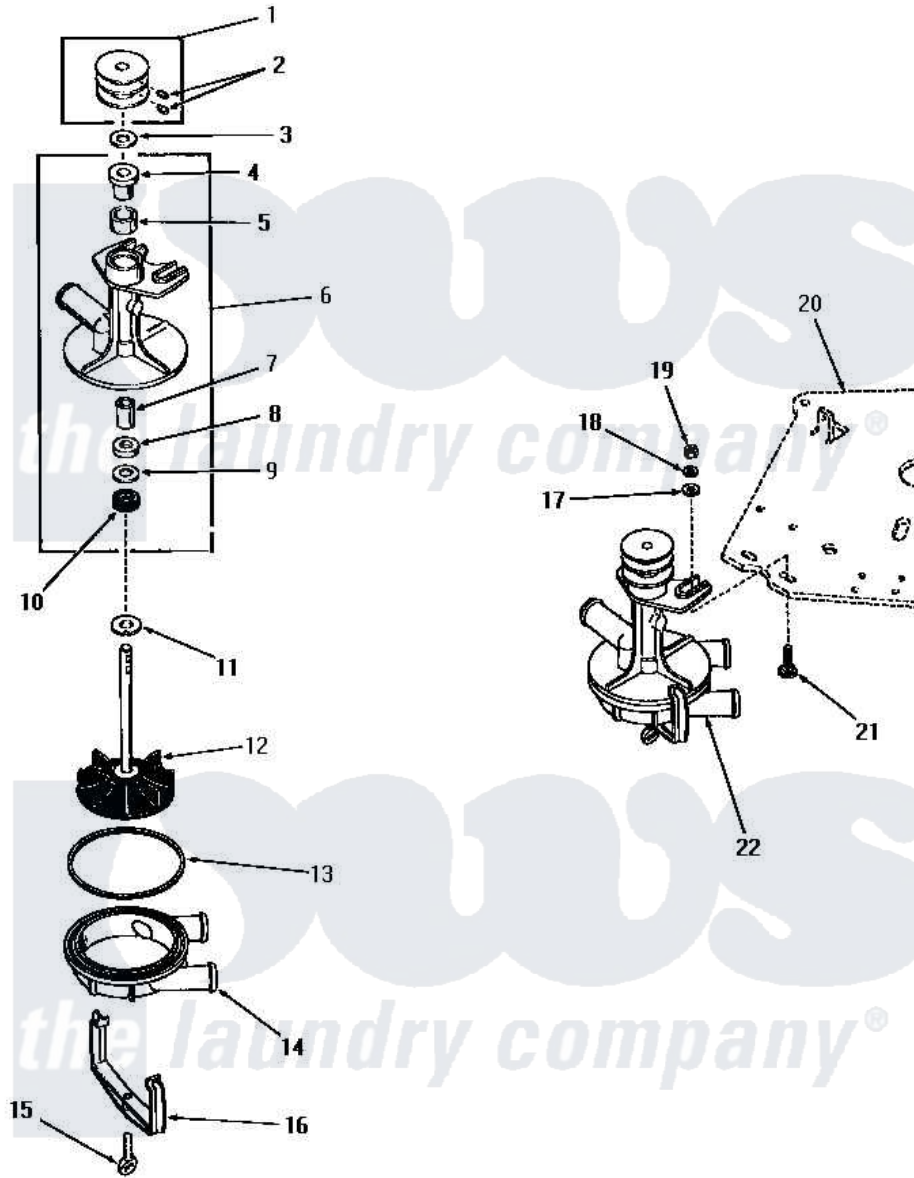

Amana DA6070 01 - 23907 & 24304 PUMP ASSEMBLIES

Amana [Residential Amana DA6070 Washer Parts](#) Parts Diagram 01 - 23907 & 24304 PUMP ASSEMBLIES
 Click on the part number to view part

Item	Original Part Number	Replaced By	Status	Part Description
1	23902		Not Available	ASSY,PULLEY
2	23960		Not Available	SCREW,1/4-20 X5/16 HEX
3	23897		Not Available	WASHER,.566IDX1.00ODX1
4	23882		Not Available	BEARING
5	26478			Wick
6	23901		Not Available	ASSY,PUMP BODY
7	23883		Not Available	BEARING
8	23885		Not Available	WASHER,8/16IDX1.00ODX.
9	23887		Not Available	WASHER,37/64IDX63/64OD
10	23900			Seal
11	23886		Not Available	WASHER,.578IDX1.25ODX1
12	23898			Assembly, Impeller
13	23892		Not Available	GASKET
14	23877		Not Available	BOTTOM,PUMP
15	20161			Screw, 5/16-18 X 1-1/16
16	23879			Clamp, Pump

17	20176		Washer, .2656 ID x 9/16 OD
18	03189		LoCkwasher, 1/4 Std-C P
19	20275	27001225	Nut, Jam Mid Lock 1/4-20
20	Y00000000	Not Available	SEE NOTE MOUNTING PLATE
21	24390		Bolt
22	23907	Not Available	ASSY,PUMP
NI	211P3		Kit, Pump Repair