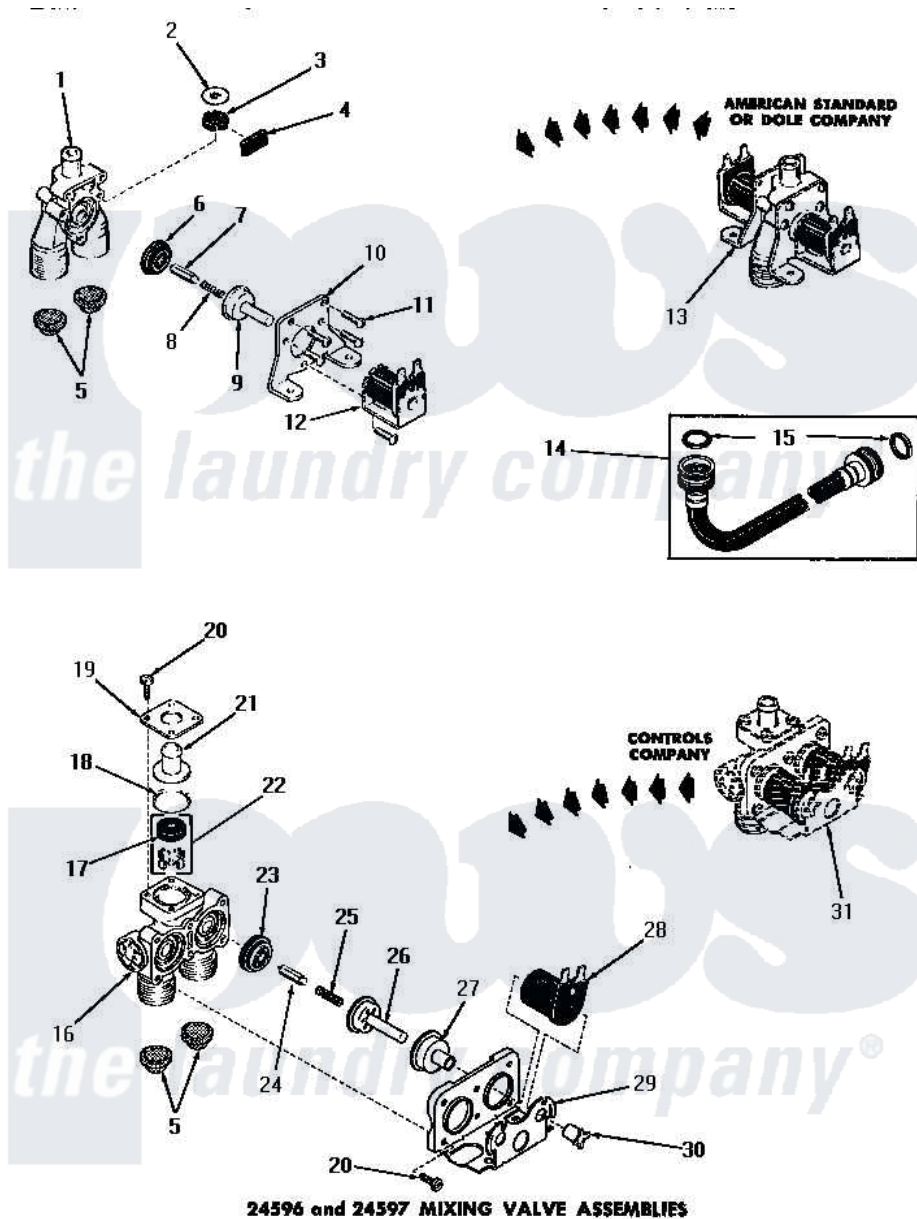

Amana DA6070 02 - 24596 & 24597 MIXING VALVE ASSEMBLIES

24596 and 24597 MIXING VALVE ASSEMBLIES

Amana [Residential Amana DA6070 Washer Parts](#) Parts Diagram 02 - 24596 & 24597 MIXING VALVE ASSEMBLIES
 Click on the part number to view part

Item	Original Part Number	Replaced By	Status	Part Description
1	20678		Not Available	BODY, VALVE
2	23224G		Not Available	DIFFUSER
3	21187C		Not Available	REGULATOR, FLOW
"	23224C			Regulator, Flow
4	21561D		Not Available	PLUG
5	20181-0		Not Available	INLET SCREEN
6	23224F		Not Available	DIAPHRAGM
7	23224D			Armature
8	23224E		Not Available	SPRING
9	23224B		Not Available	GUIDE
10	21561E		Not Available	MOUNTING BRACKET
11	21561G		Not Available	ROUND HEAD SCREW
12	21714A		Not Available	SOLENOID
13	Y00000000		Not Available	SEE NOTE MIXING VALVE ASSEMBLY
14	20241	EZ20241		20 x 24 x 1 Filter 1 Metal Side
15	20290	Y013783		Washer, Inlet Hose

16	24596Q	Not Available	VALVE BODY
17	Y00000000	Not Available	SEE NOTE INSTALL WITH CONCAVE SURFACE DOWN TOWARD VALVE BODY
18	24596L	Not Available	OUTLET FITTING GASKET
19	24596N	Not Available	OUTLET FITTING PLATE
20	24596P	Not Available	SCREW
21	24596M	Not Available	OUTLET FITTING
22	24596J	Not Available	REGULATOR, FLOW
"	24597J	Not Available	FLOW REGULATOR
23	24596H	Not Available	DIAPHRAGM
24	24596G	Not Available	ARMATURE
25	24596F	Not Available	SPRING
26	24596E	Not Available	GUIDE
27	24596D	Not Available	GUIDE SLEEVE
28	24596A	Not Available	SOLENOID
29	24596C	Not Available	MOUNTING BRACKET
30	24596B	Not Available	SOLENOID SLEEVE
31	Y00000000	Not Available	SEE NOTE MIXING VALVE ASSEMBLY