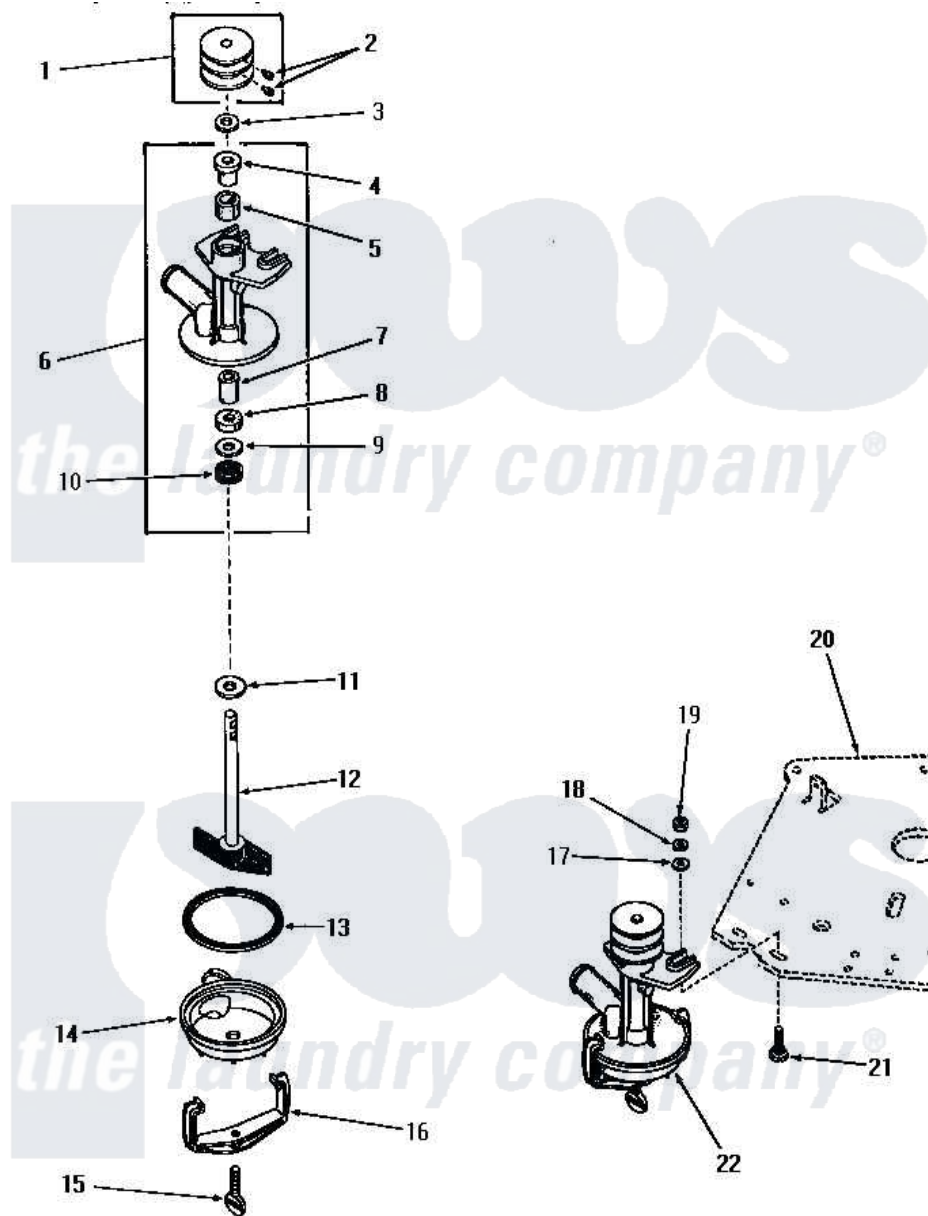

Amana DA6070 03 - 25178 PUMP ASSY

Amana [Residential Amana DA6070 Washer Parts](#) Parts Diagram 03 - 25178 PUMP ASSY
 Click on the part number to view part

Item	Original Part Number	Replaced By	Status	Part Description
1	23770		Not Available	ASSY,PULLEY
2	02771			Screw, 1/4-20 x 3/8 Hex S
3	20098			Washer, .440idx7/8odx1/
4	20072			Bearing
5	26479			Wick
6	20763		Not Available	PUMP BODY
7	20071			Bearing
8	20094			Packing Material
9	20093			Washer, 29/64 ID x 63/64 OD
10	20095			Seal
11	20099			Washer, .440idx1.125odx
12	04372		Not Available	ASSY,IMPELLER
13	20097		Not Available	GASKET
14	04316		Not Available	BOTTOM,PUMP
15	20161			Screw, 5/16-18 X 1-1/16
16	20066			Clamp, Pump

17	20176		Washer, .2656 ID x 9/16 OD
18	03189		LoCkwasher, 1/4 Std-C P
19	20275	27001225	Nut, Jam Mid Lock 1/4-20
20	Y00000000	Not Available	SEE NOTE MOUNTING PLATE
21	24390		Bolt
22	25178	Not Available	ASSY,PUMP
NI	131P3		Kit, Pump Kt85