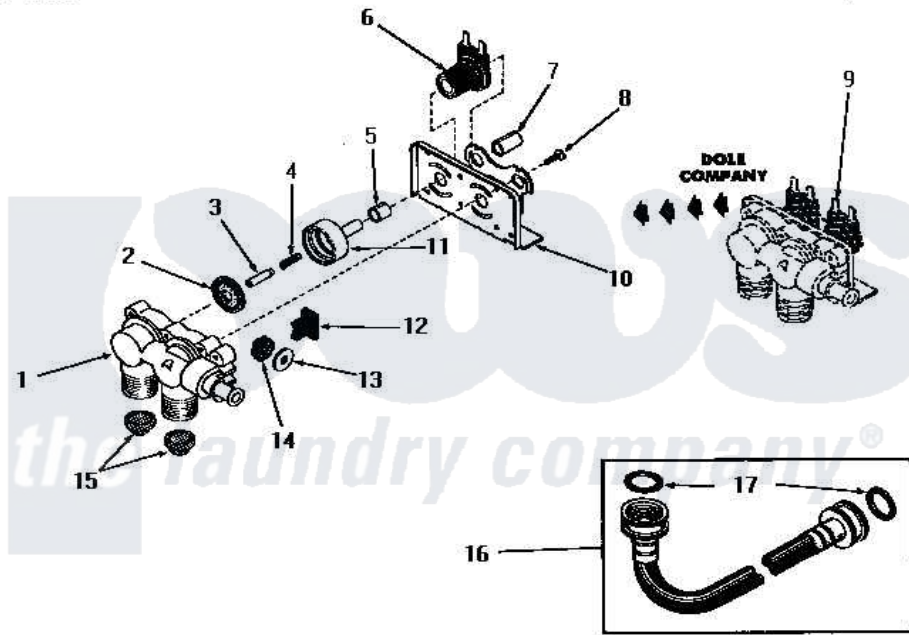

Amana DA6070 04 - 25832 & 25833 MIXING VALVE ASSEMBLIES

25832 and 25833 MIXING VALVE ASSEMBLIES

Amana [Residential Amana DA6070 Washer Parts](#) Parts Diagram 04 - 25832 & 25833 MIXING VALVE ASSEMBLIES
 Click on the part number to view part

Item	Original Part Number	Replaced By	Status	Part Description
1	24125			Body, Valve
2	24134		Not Available	DIAPHRAGM
3	24132		Not Available	ARMATURE
4	24131		Not Available	SPRING
5	24129		Not Available	SLEEVE, SHORT
6	24126	33930		Valve, Mixing
7	24128		Not Available	SLEEVE, LONG
8	25817C		Not Available	SCREW
9	Y00000000		Not Available	SEE NOTE MIXING VALVE ASSEMBLY
10	Y24127		Not Available	MOUNTING BRACKET
11	24130			Guide, Armature
12	Y24135		Not Available	PLUG, FLOW REGULATOR
13	23224G		Not Available	DIFFUSER
14	23224C			Regulator, Flow
"	21187C		Not Available	REGULATOR, FLOW
15	24122	22002960		Strainer, Washer Inlet

16	20241	EZ20241	20 x 24 x 1 Filter 1 Metal Side
17	20290	Y013783	Washer, Inlet Hose
18	24123	Not Available	VALVE BODY
"	Y24124	Not Available	VALVE BODY
19	25817K	Not Available	DIAPHRAGM
20	25817H	Not Available	ARMATURE
21	25817F	Not Available	ARMATURE GUIDE
22	25817D	Not Available	SLEEVE ADAPTER
23	24596A	Not Available	SOLENOID
24	25817M	Not Available	SOLENOID PLUG
25	25817G	Not Available	SPRING
26	25817E	Not Available	SLEEVE, GUIDE xREPLACE
27	25817B	Not Available	MOUNTING BRACKET
28	Y00000000	Not Available	SEE NOTE MIXING VALVE ASSEMBLY