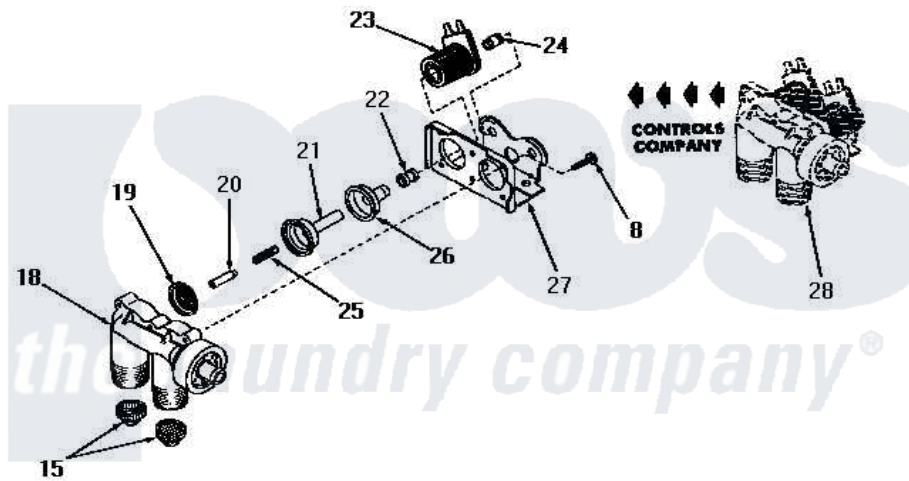

Amana DA6070 04 - 25832 & 25833 MIXING VALVE ASSEMBLIES

25832 and 25833 MIXING VALVE ASSEMBLIES

Amana [Residential Amana DA6070 Washer Parts](#) Parts Diagram 04 - 25832 & 25833 MIXING VALVE ASSEMBLIES
 Click on the part number to view part

Item	Original Part Number	Replaced By	Status	Part Description
1	24125			Body, Valve
2	24134		Not Available	DIAPHRAGM
3	24132		Not Available	ARMATURE
4	24131		Not Available	SPRING
5	24129		Not Available	SLEEVE, SHORT
6	24126	33930		Valve, Mixing
7	24128		Not Available	SLEEVE, LONG
8	25817C		Not Available	SCREW
9	Y00000000		Not Available	SEE NOTE MIXING VALVE ASSEMBLY
10	Y24127		Not Available	MOUNTING BRACKET
11	24130			Guide, Armature
12	Y24135		Not Available	PLUG, FLOW REGULATOR
13	23224G		Not Available	DIFFUSER
14	23224C			Regulator, Flow
"	21187C		Not Available	REGULATOR, FLOW
15	24122	22002960		Strainer, Washer Inlet

16	20241	EZ20241	20 x 24 x 1 Filter 1 Metal Side
17	20290	Y013783	Washer, Inlet Hose
18	24123	Not Available	VALVE BODY
"	Y24124	Not Available	VALVE BODY
19	25817K	Not Available	DIAPHRAGM
20	25817H	Not Available	ARMATURE
21	25817F	Not Available	ARMATURE GUIDE
22	25817D	Not Available	SLEEVE ADAPTER
23	24596A	Not Available	SOLENOID
24	25817M	Not Available	SOLENOID PLUG
25	25817G	Not Available	SPRING
26	25817E	Not Available	SLEEVE, GUIDE xREPLACE
27	25817B	Not Available	MOUNTING BRACKET
28	Y00000000	Not Available	SEE NOTE MIXING VALVE ASSEMBLY