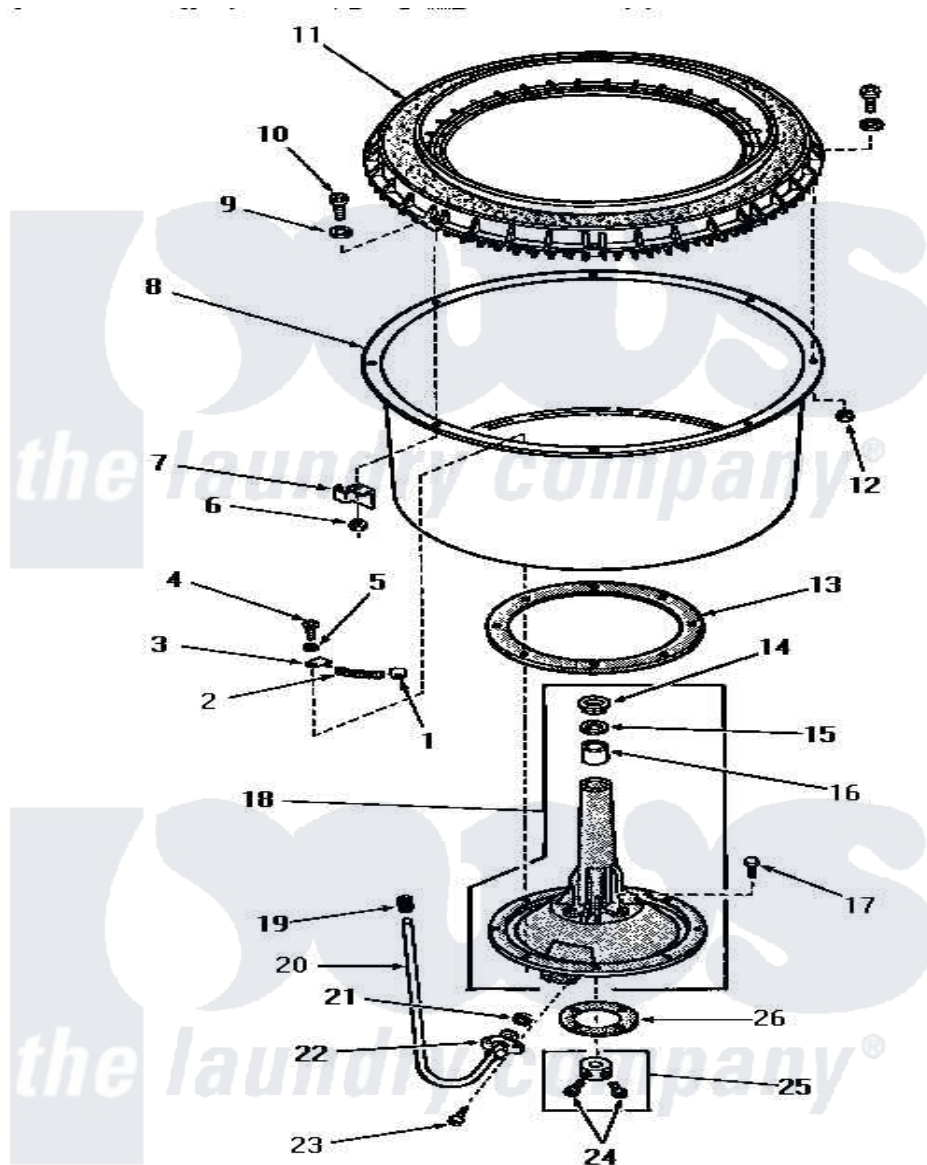

Amana DA6070 06 - AGITATOR POST & SPIN TUB

AGITATOR POST AND SPIN TUB

Amana [Residential Amana DA6070 Washer Parts](#) Parts Diagram 06 - AGITATOR POST & SPIN TUB
 Click on the part number to view part

Item	Original Part Number	Replaced By	Status	Part Description
1	22446			Clip
2	22144			Spring
3	22447			Clip
4	20260			Screw, 5/16-18 X 3/4 RD
5	20121		Not Available	GASKET
6	26678			Nut, Self-Locking
7	22025			Bracket
8	22382		Not Available	TUB,SPIN
9	25100			Washer, 17/64 ID x 1/2 OD
10	25251	EZ25251		25 x 25 x 1 Filter 1 Metal Side
11	24931		Not Available	BALANCE RING
12	25250			Nut, 1/4-20 Hex Nylock
13	20122			Gasket
14	23685			Bearing
15	23684			Seal
16	23686			Bearing

17	20261		Screw, Cap
18	23993	Not Available	ASSY,CENTER COLUMN
19	22351		Sleeve
20	22359		Tube, Sediment
21	20110		Gasket
22	26046		Bracket, Sediment Tube
23	20852	Not Available	SCREW,10-24 X 1/2 HEX
24	23481	02422	Screw, 1/4-20 X 1/2 HeX
25	20377		Collar Assembly
26	20120		Gasket