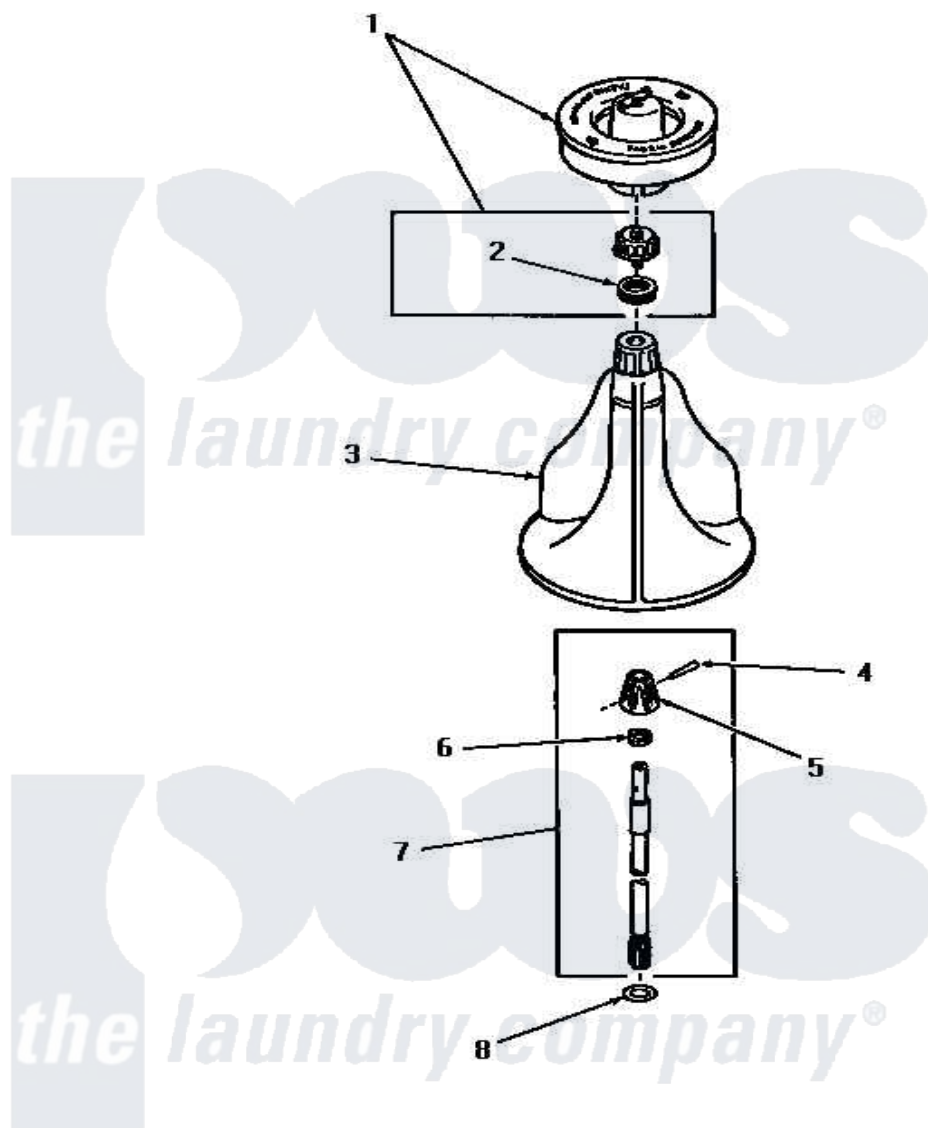

Amana DA6070 07 - AGITATOR, SHAFT & FABRIC SOFTENER DISP

AGITATOR, SHAFT AND FABRIC SOFTENER DISPENSER

Amana Residential Amana DA6070 Washer Parts Parts Diagram 07 - AGITATOR, SHAFT & FABRIC SOFTENER DISP
 Click on the part number to view part

Item	Original Part Number	Replaced By	Status	Part Description
1	26014			Assembly, Cap And Ring-Agitator
2	20136			Ring
3	26006			Assembly, Agitator
4	20243			Pin, Taper
5	20056		Not Available	BLOCK, DRIVE
6	20057	222T017P01		Washer FIB 21/32 ID X 1156 OD X 1/8
7	21751	21751P		Assyshaft
8	22135			Washer