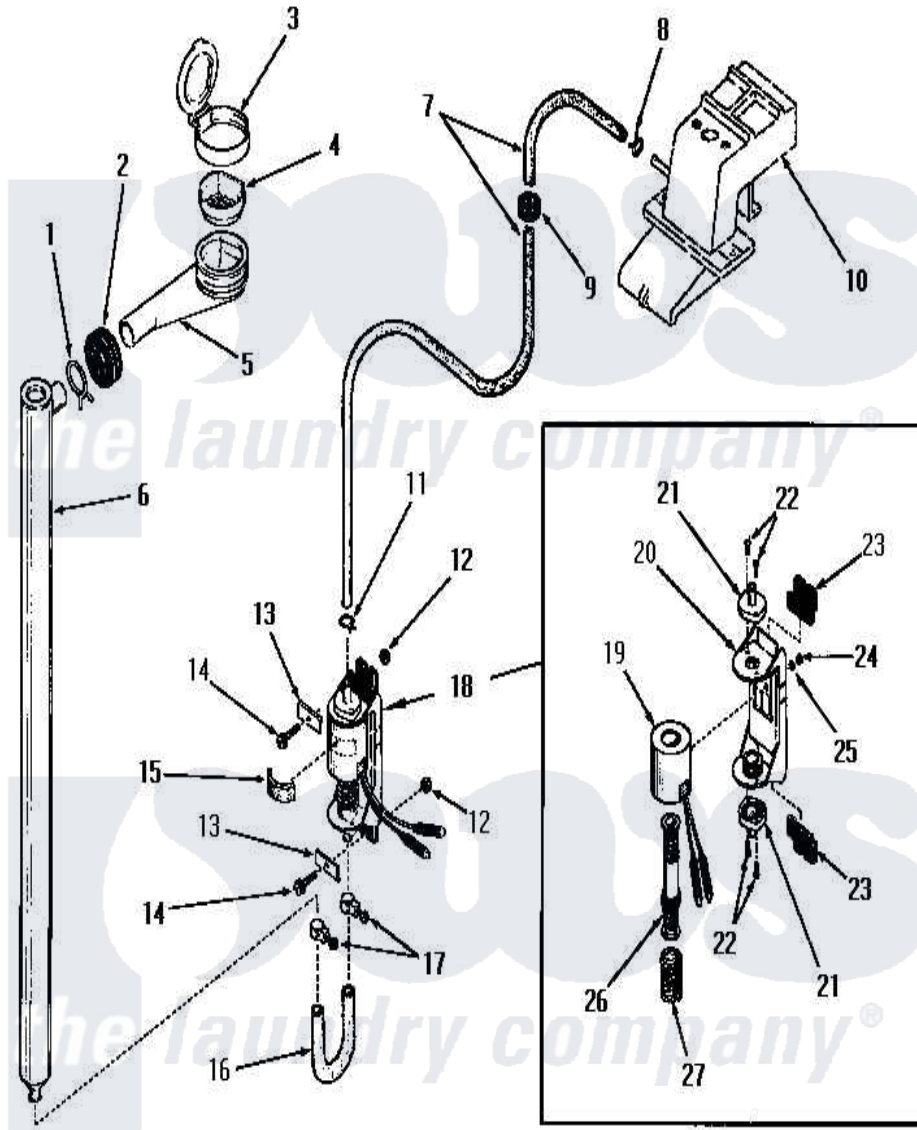

Amana DA6070 08 - BLEACH DISPENSER

BLEACH DISPENSER

Amana [Residential Amana DA6070 Washer Parts](#) Parts Diagram 08 - BLEACH DISPENSER
 Click on the part number to view part

Item	Original Part Number	Replaced By	Status	Part Description
1	Y03640		Not Available	CLAMP
2	20118		Not Available	GROMMET,1982 INV
3	22484		Not Available	BLEACH LID
4	21984			Cover, Dispenser
5	22377		Not Available	DISPENSER xREPLACE
6	22303		Not Available	TUBE,BLEACH
7	22300		Not Available	HOSE
8	23410		Not Available	HOSE CLAMP
9	22299		Not Available	GROMMET
10	Y00000000		Not Available	SEE NOTE WATER INLET
11	22295		Not Available	HOSE CLAMP
12	22001			Nut, 10-24 Nylon Hex BR
13	Y22287		Not Available	BLEACH PUMP BRACKET
14	25989		Not Available	HEX HEAD SCREW
15	25220		Not Available	BUMPER
16	22302		Not Available	HOSE

17	24904	Not Available	CLAMP
18	22337		Pump, Bleach
19	22337B	Not Available	COIL AND FRAME
20	22337A	Not Available	BASE
21	22337E	Not Available	HOSE CONNECTOR
22	51356	Not Available	SCREW,6-32 X 5/16 RD H
23	22337F	Not Available	ISOLATION MOUNT
24	22337G	Not Available	NUT
25	21735	Not Available	LOCKWASHER,No.10 INTSHKP
26	22337C	Not Available	ARMATURE AND VALVE
27	22337D	Not Available	SPRING