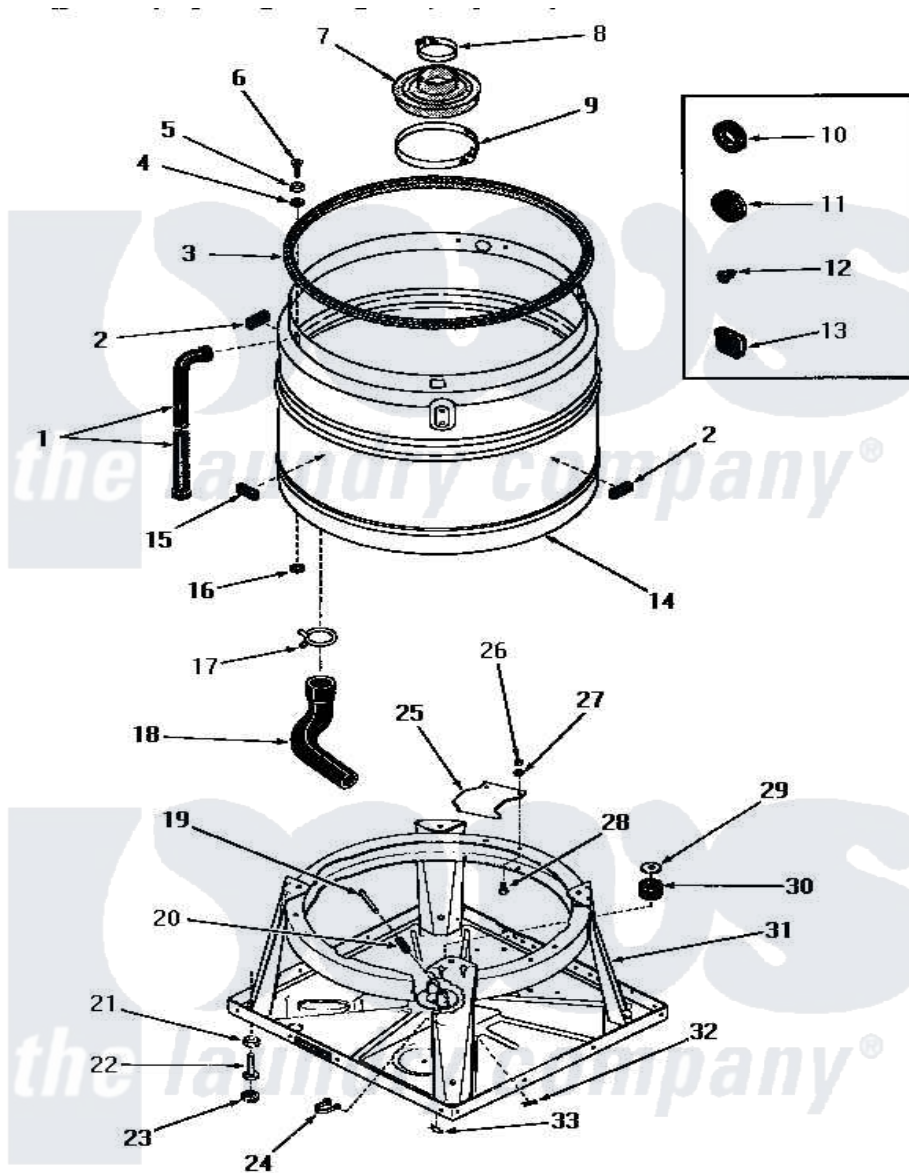

Amana DA6070 09 - BOOT, CHASSIS & DRAIN TUB

BOOT, CHASSIS AND DRAIN TUB

Amana [Residential Amana DA6070 Washer Parts](#) Parts Diagram 09 - BOOT, CHASSIS & DRAIN TUB
 Click on the part number to view part

Item	Original Part Number	Replaced By	Status	Part Description
1	22818		Not Available	HOSE
2	23258			Pad, Bumper
3	21233		Not Available	GASKET
4	20112			Grommet
5	20111			Washer
6	20259		Not Available	SCREW
7	20129		Not Available	BOOT
8	20107			Upper Clamp
9	20108	F200201		Clamp Hose #56
10	20118		Not Available	GROMMET,1982 INV
11	20305	20-305		Sizzle Do Not Ship Ups
12	21393	21-393		Piezo Sounder
13	21651			Grommet
14	25983			Drain Tub, Shur-Fil
15	23257		Not Available	PAD,BUMPER
16	20115			Grommet

17	10180		Not Available	CLAMP
18	25112			Hose
19	Y22693		Not Available	HOLD-DOWN PIN
20	Y22690		Not Available	FERRULE
21	Y21899	40038101		Nut, Leg
22	20409	22003428		Leg, Adjustable
23	21749	40016001		Foot, Rubber
24	22837		Not Available	STRAP,WIRE
25	21905			Plate, Snubber
26	20275	27001225		Nut, Jam Mid Lock 1/4-20
27	03189			LoCkwasher, 1/4 Std-C P
28	02422			Screw, 1/4-20 X 1/2 HeX
29	20162		Not Available	SPACER
30	20195		Not Available	GROMMET
31	26028			Assembly, Chassis xReplace
32	Y22689		Not Available	PIN CLIP
33	26012	2-6012		Blower Wheel