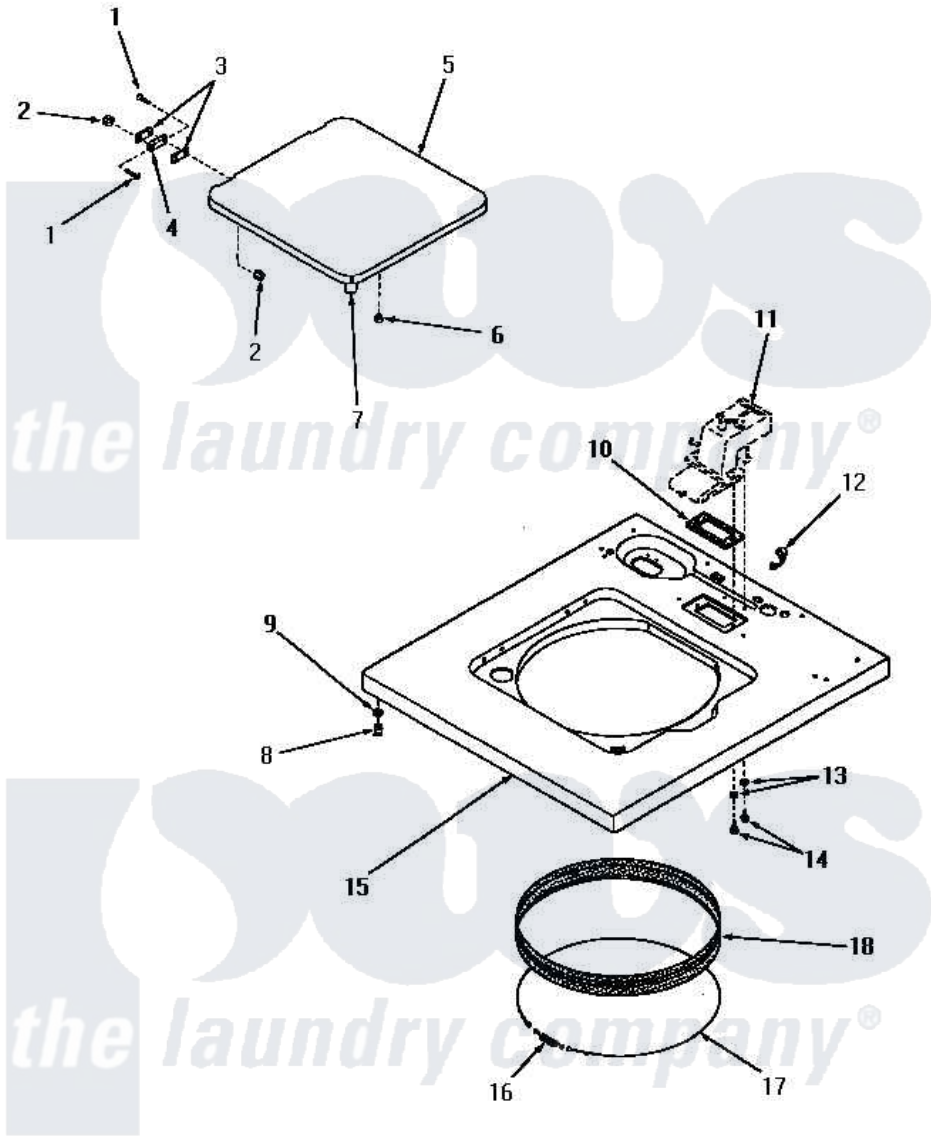

Amana DA6070 10 - CABINET TOP & LOADING DOOR

CABINET TOP AND LOADING DOOR

Amana [Residential Amana DA6070 Washer Parts](#) Parts Diagram 10 - CABINET TOP & LOADING DOOR
 Click on the part number to view part

Item	Original Part Number	Replaced By	Status	Part Description
1	22649			Screw, 8-32 X 13/32 FI
2	21752			Nut, 8-32 Hex BriLock
3	21584			Gasket
4	21583			Hinge
5	22271W		Not Available	LOADING DOOR, WHITE
"	22271A		Not Available	LOADING DOOR, AVOCADO
"	22271H		Not Available	LOADING DOOR, HARVEST GOLD
"	22271C		Not Available	LOADING DOOR, COPPERTONE
6	21176			Bumper
7	25217	R0603504		Actuator, Door Switch
8	23007		Not Available	CAGED NUT
9	24861		Not Available	LOCKWASHER,.448X.789SH
10	23255		Not Available	GASKET
11	Y00000000		Not Available	SEE NOTE WATER INLET
12	21603	211884		Grommet, Cord Part Not Used-

12	21903	211001	Gas Models Only
13	20493		Washer, 11/64 ID x 3/8 OD
14	52150	489464	Screw
15	24349A	Not Available	CABINET TOP, AVOCADO
"	25829W	Not Available	CABINET TOP, WHITE
"	24349C	Not Available	CABINET TOP, COPPERTONE
"	25829C	Not Available	CABINET TOP, COPPERTONE
"	25829H	Not Available	CABINET TOP, HARVEST GOLD
"	25829A	Not Available	CABINET TOP, AVOCADO
"	24349W	Not Available	CABINET TOP, W
"	24349H	Not Available	CABINET TOP, HARVEST GOLD
16	20791	Not Available	SPRING
17	22352	Not Available	RETAINER,WIRE
18	25277		Guard, Rim