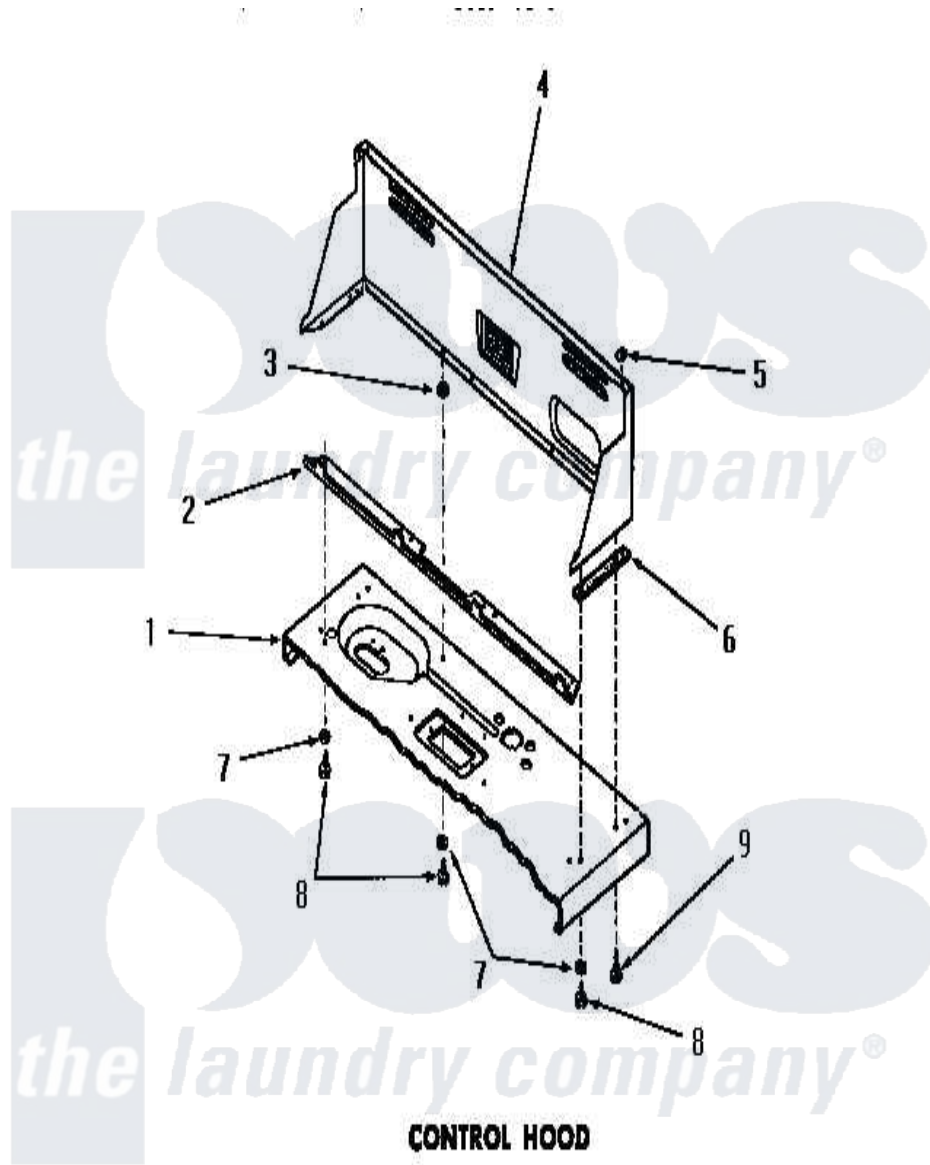

Amana DA6070 11 - CONTROL HOOD

Amana [Residential Amana DA6070 Washer Parts](#) Parts Diagram 11 - CONTROL HOOD
 Click on the part number to view part

Item	Original Part Number	Replaced By	Status	Part Description
1	Y00000000		Not Available	SEE NOTE CABINET TOP
2	23360		Not Available	ANGLE
3	23425		Not Available	WASHER,7/32IDX7/16ODX.
4	24330W		Not Available	CONTROL HOOD, WHITE
"	24330C		Not Available	CONTROL HOOD, COPPERTONE
"	24330H		Not Available	CONTROL HOOD, HARVEST GOLD
"	24330A		Not Available	CONTROL HOOD, AVOCADO
5	24522			Nut, Speed-8ab-18 C1995
6	23028		Not Available	GASKET,CONTROL BOX END
7	20493			Washer, 11/64 ID x 3/8 OD
8	52150	489464		Screw
9	25724		Not Available	HEX HEAD SCREW