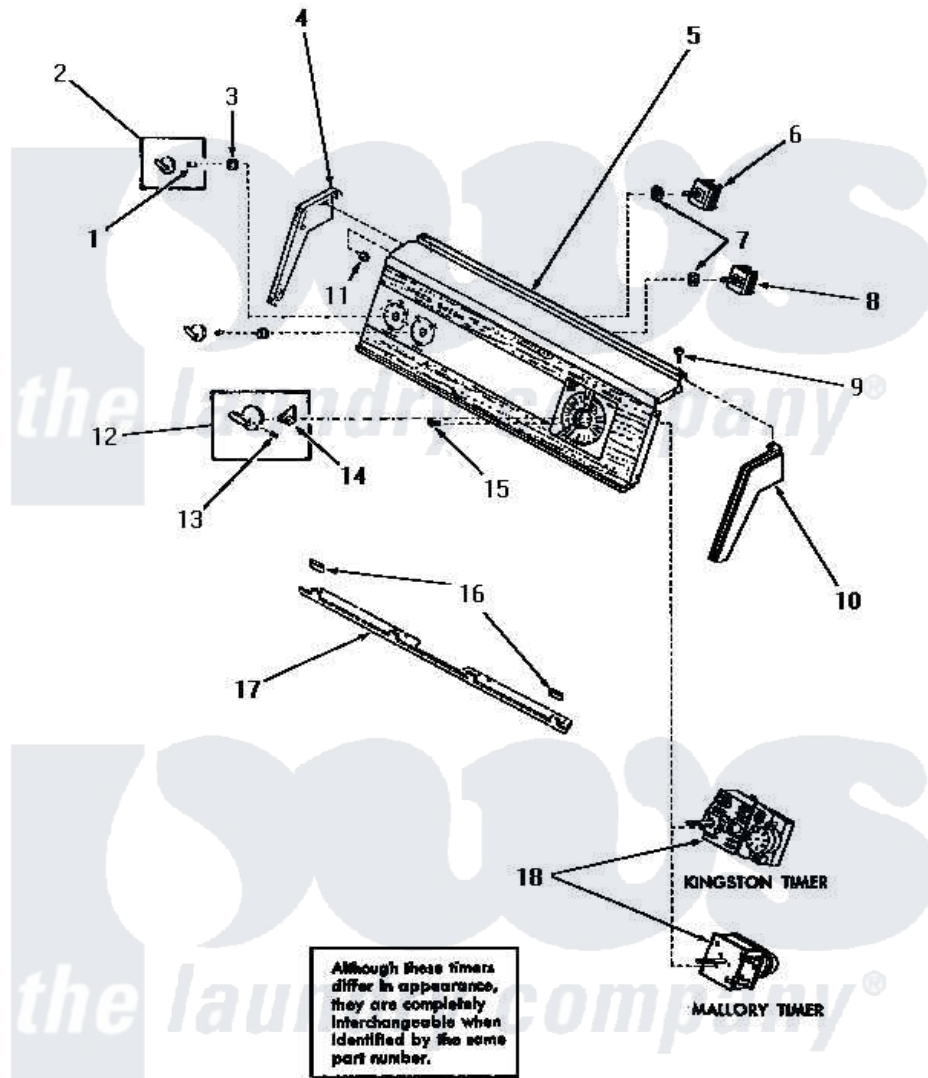

Amana DA6070 12 - CONTROL PANEL, CONTROL HOOD & CONTROLS

CONTROL PANEL, CONTROL HOOD AND CONTROLS

Amana [Residential Amana DA6070 Washer Parts](#) Parts Diagram 12 - CONTROL PANEL, CONTROL HOOD & CONTROLS

[Click on the part number to view part](#)

| Item | Original Part Number | Replaced By | Status | Part Description |
|------|-----------------------|----------------------------|---------------|-------------------------|
| 1 | 23392 | | Not Available | CLIP FOR 26816 KNOB |
| 2 | 23402 | | Not Available | KNOB, CONTROL |
| 3 | 24205 | | | Nut, Knurled 3/8-24 |
| 4 | 25124 | | Not Available | CONTROL HOOD END, LEFT |
| 5 | 25067 | | | Control Panel |
| 6 | 24392 | | Not Available | SWITCH TEMP |
| 7 | 91176 | | | Lockwasher, 3/8 Intshkp |
| 8 | 21302 | | | Switch, Motor-2SP |
| 9 | 25232 | | Not Available | SCREW, 8AB-18X7/8 OVAL |
| 10 | 25123 | | Not Available | CONTROL HOOD END, RIGHT |
| 11 | 25126 | 5303284616 | | Clip |
| 12 | 24858 | | Not Available | ASSY, KNOB-TIMER |
| 13 | 25285 | | Not Available | SETSCREW |
| 14 | 24857 | | Not Available | INDICATOR |
| 15 | 70212 | | | Screw, 8-32 X 5/32 RD H |

| | | | |
|----|-------|---------------|-----------------------|
| 16 | 24859 | Not Available | SLEEVE, SUPPORT ANGLE |
| 17 | 23360 | Not Available | ANGLE |
| 18 | 24828 | Not Available | TIMER |