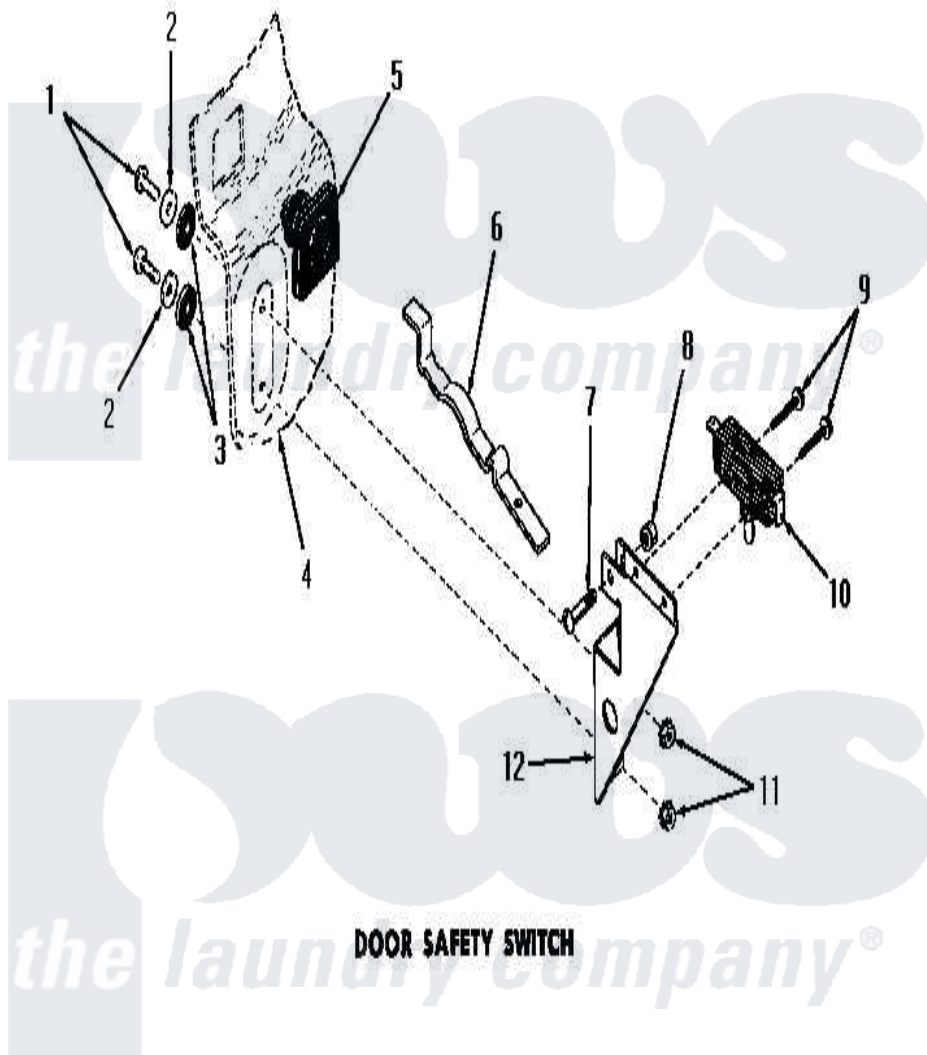

Amana DA6070 14 - DOOR SAFETY SWITCH

DOOR SAFETY SWITCH

Amana [Residential Amana DA6070 Washer Parts](#) Parts Diagram 14 - DOOR SAFETY SWITCH
 Click on the part number to view part

Item	Original Part Number	Replaced By	Status	Part Description
1	21081			Screw, 10-24 X 1/2 RD H
2	20492	M0270504		Washer
3	02928		Not Available	WASHER
4	Y00000000		Not Available	SEE NOTE DRAIN TUB
5	23591			Diaphragm
6	23592		Not Available	ARM
7	Y02370		Not Available	SCREW, 10-24X15/16 HEX
8	22001			Nut, 10-24 Nylon Hex BR
9	51783			Screw, 6b-20 X 7/8 HeX
10	23540		Not Available	SWITCH
11	23951	M0282009		Nut
12	22783		Not Available	BRACKET