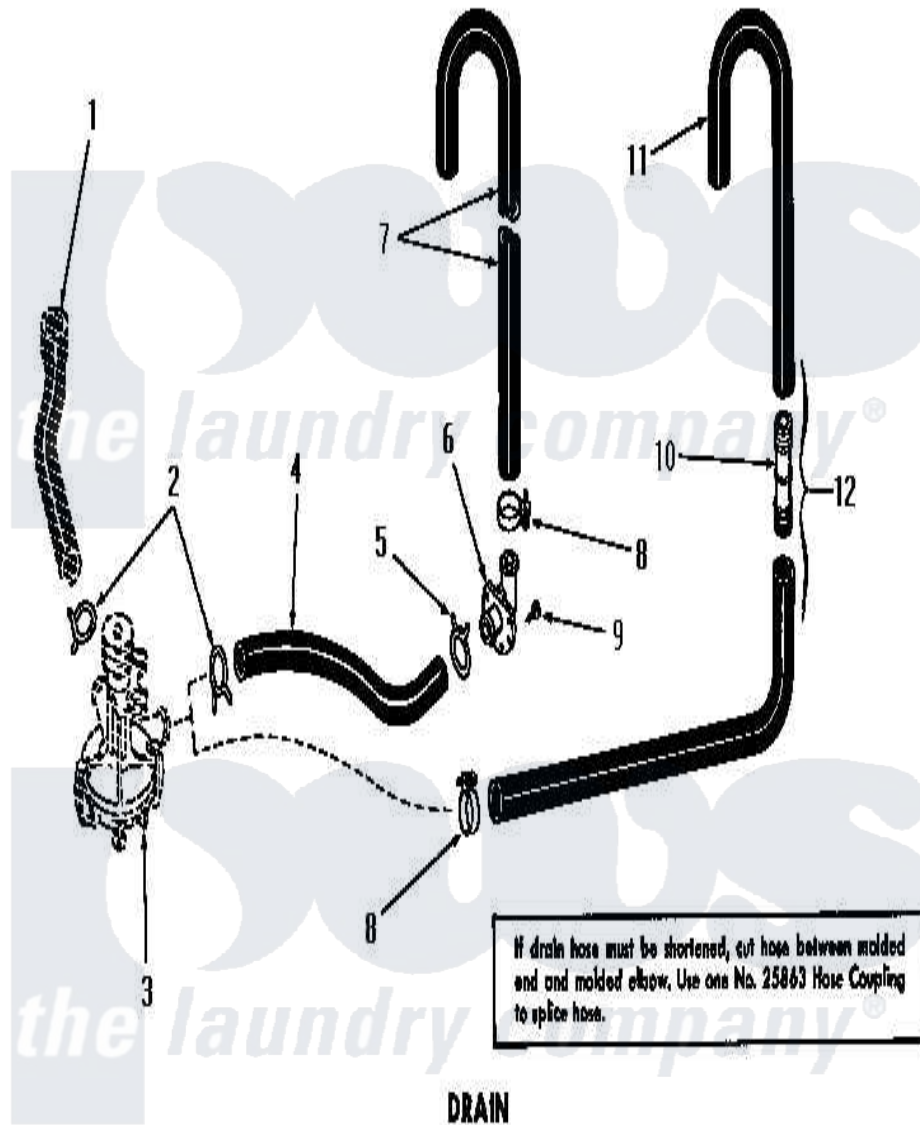

Amana DA6070 15 - DRAIN

DRAIN (Non Suds-Water Saver Models)

Amana [Residential Amana DA6070 Washer Parts](#) Parts Diagram 15 - DRAIN
 Click on the part number to view part

Item	Original Part Number	Replaced By	Status	Part Description
1	Y00000000		Not Available	SEE NOTE DRAIN TUB OUTLET HOSE
2	20210		Not Available	NO LONGER AVAILABLE
3	Y00000000		Not Available	SEE NOTE PUMP ASSEMBLY
4	21254			Hose
5	Y03698		Not Available	CLAMP xREPLACE
6	23553		Not Available	ELBOW,DRAIN HOSE-PLAST
7	20240			Hose, M/F 29219
8	20211	285655		Clamp, Hose
9	51784		Not Available	SCREW,10B-16 X 1/2 HEX
10	25863	16272		Connector, Straight
11	25182		Not Available	DRAIN HOSE
12	Y00000000		Not Available	SEE NOTE DRAIN HOSE AND HOSE COUPLING -- (SEE NOTE)