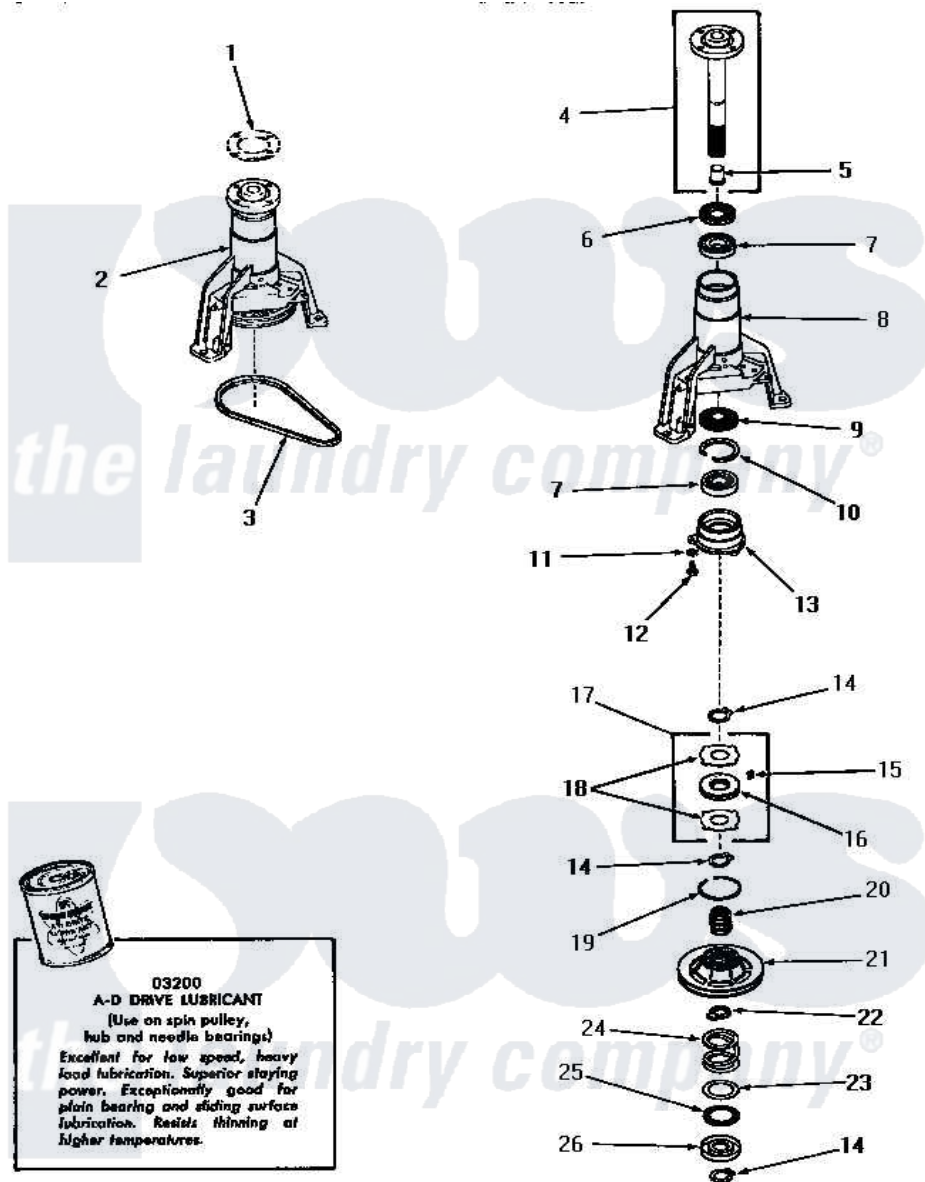

# Amana DA6070 16 - MAIN BEARING ASSY

## MAIN BEARING ASSEMBLY

Amana [Residential Amana DA6070 Washer Parts](#) Parts Diagram 16 - MAIN BEARING ASSY

[Click on the part number to view part](#)

Item	Original Part Number	Replaced By	Status	Part Description
1	Y00000000		Not Available	SEE NOTE GASKET
2	<a href="#">26018</a>			AsseMbly, Bearing Housing-M
3	23759		Not Available	BELT
4	<a href="#">23731</a>			Assembly, Spin Shaft
5	<a href="#">25854</a>			Bearing
6	Y21659		Not Available	SEAL
7	<a href="#">20012</a>			Bearing
8	25979		Not Available	HOUSING,MAIN BEARING
9	<a href="#">26247</a>			Slinger, Water
10	20084		Not Available	RING,RETAINING
11	<a href="#">02431</a>			Lockwasher, 1/4 Ext Shk
12	<a href="#">02422</a>			Screw, 1/4-20 X 1/2 HeX
13	<a href="#">23639</a>			Retainer
14	<a href="#">23724</a>			Ring, Retaining
15	<a href="#">24500</a>			Clip, Spring
16	<a href="#">23708</a>			Assembly, Brake Disk

17	<a href="#">24599</a>		Assembly, Brake Disk
18	23637	Not Available	DISC,BRAKE
19	Y23720	Not Available	RING,SNAP
20	23634	Not Available	HUB
21	<a href="#">24690</a>		Assembly, Spin Pulley
22	23635	Not Available	STOP
23	<a href="#">23722</a>		Race, Bearing
24	<a href="#">23723</a>		Spring
25	23721	Not Available	BEARING,NEEDLE
26	<a href="#">23640</a>		Retainer
NI	<a href="#">03200</a>		A-D Drive Lubricant