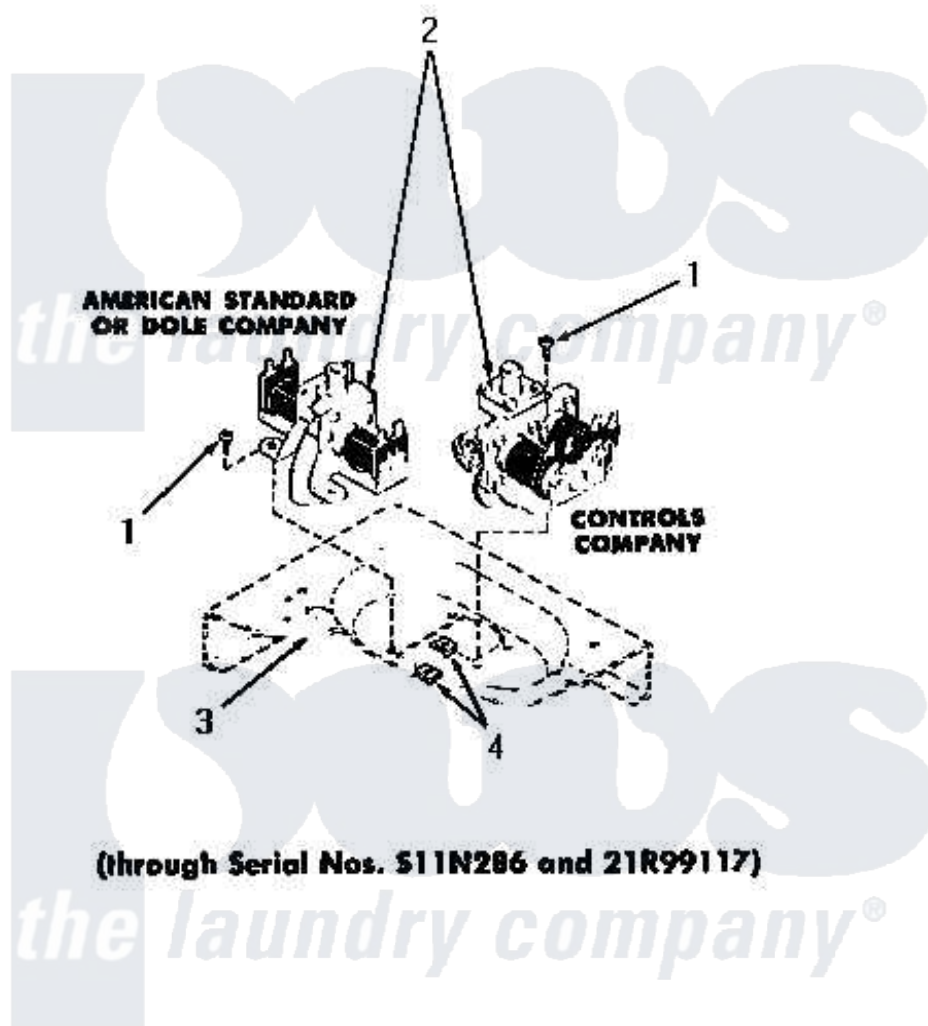

# Amana DA6070 17 - MIXING VALVES

Amana [Residential Amana DA6070 Washer Parts](#) Parts Diagram 17 - MIXING VALVES  
 Click on the part number to view part

Item	Original Part Number	Replaced By	Status	Part Description
1	<a href="#">51778</a>			Screw, 8b-18 X 1/2 RD H
2	24596		Not Available	VALVE,MIXING
3	Y00000000		Not Available	SEE NOTE CABINET TOP
4	23277		Not Available	NUT,SPEED