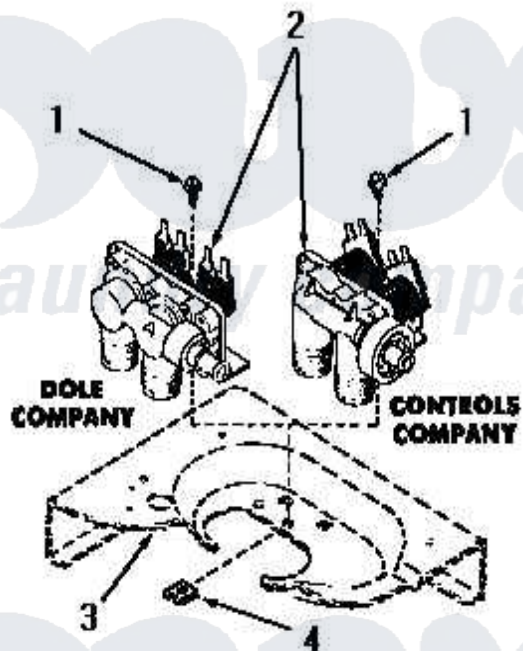

# Amana DA6070 18 - MIXING VALVES

(starting Serial Nos. S11N287 and 21R99118)

Amana [Residential Amana DA6070 Washer Parts](#) Parts Diagram 18 - MIXING VALVES  
Click on the part number to view part

Item	Original Part Number	Replaced By	Status	Part Description
1	23962	<a href="#">W10116760</a>		Screw
2	<a href="#">25833</a>			Valve, Mixing
3	Y00000000		Not Available	SEE NOTE CABINET TOP
4	23277		Not Available	NUT,SPEED