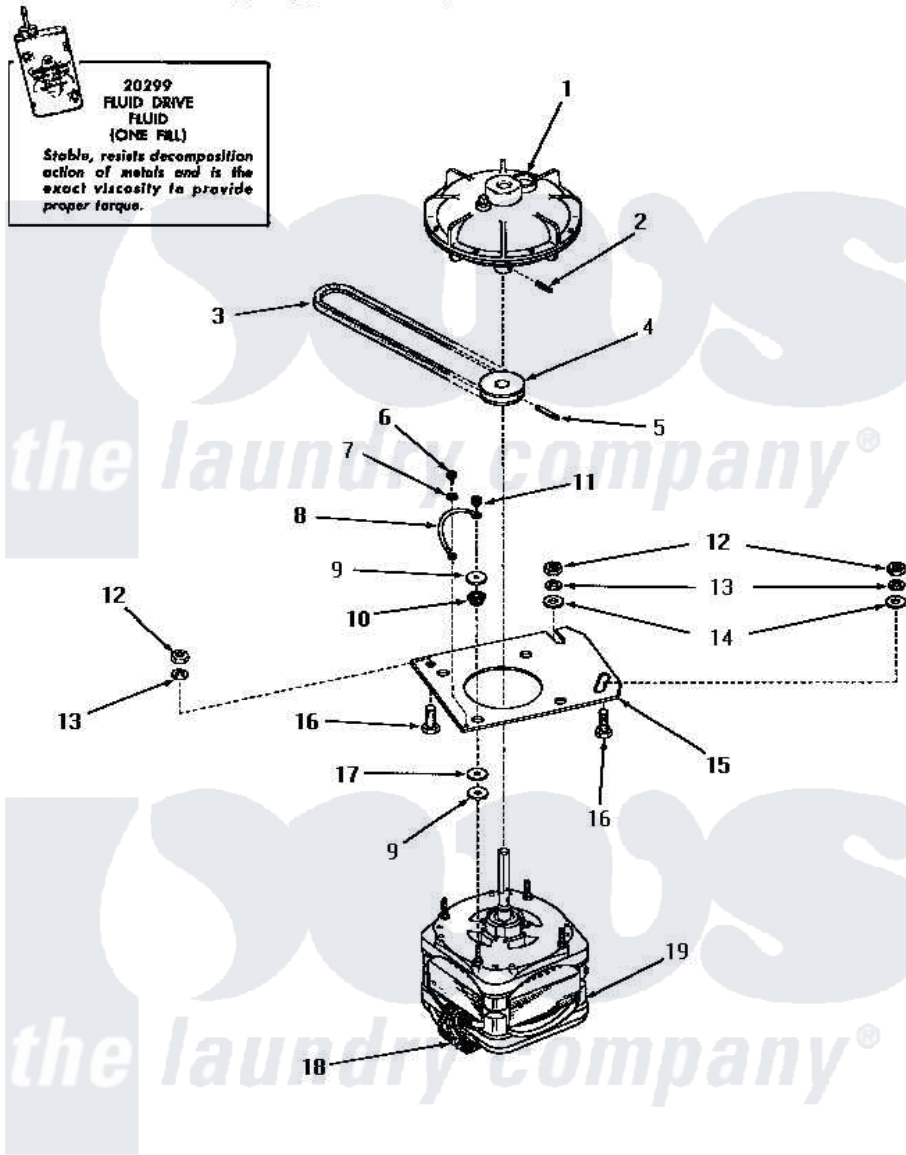

# Amana DA6070 19 - MOTOR & FLUID DRIVE

## MOTOR AND FLUID DRIVE

Amana [Residential Amana DA6070 Washer Parts](#) Parts Diagram 19 - MOTOR & FLUID DRIVE  
 Click on the part number to view part

Item	Original Part Number	Replaced By	Status	Part Description
1	<a href="#">24706</a>			Assembly, Fluid Drive
2	24703		Not Available	PIN,ROLL
3	23759		Not Available	BELT
4	<a href="#">26116</a>			Pulley, Drive
5	<a href="#">23750</a>			Pin, Roll
6	<a href="#">20530</a>			Screw, 10-24 x 3/8 Hex
7	21735		Not Available	LOCKWASHER,No.10 INTSHKP
8	25484		Not Available	GROUND WIRE
9	20103	<a href="#">M0270519</a>		Washer
10	20102		Not Available	WASHER
11	<a href="#">23604</a>			Nut, Hex 10-32 Lock
12	20274	<a href="#">62739</a>		Nut, Lock
13	<a href="#">20277</a>			Lockwasher, 3/8 Std X 3
14	<a href="#">20279</a>			Washer, 13/32 ID x 13/16 OD
15	23769		Not Available	PLATE,MOUNTING
16	20255		Not Available	SCREW,3/8-16 X 1 HEX H

17	<a href="#">20104</a>		Washer
18	24139	Not Available	SWITCH,MOTOR
19	<a href="#">26069</a>		X Assembly, Motor And Pulley
NI	20299	Not Available	FLUID DRIVE FLUID-BULK