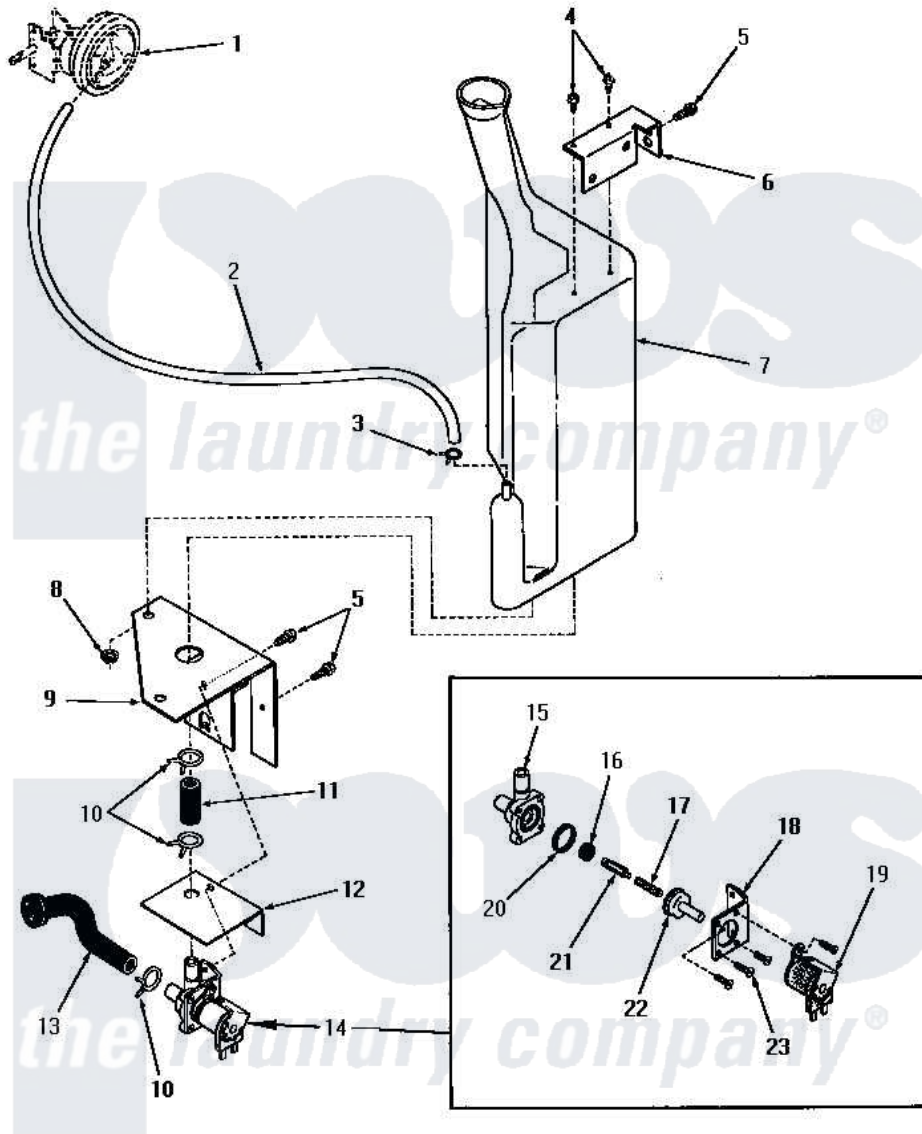

Amana DA6070 22 - RESERVOIR & DRAIN VALVE

RESERVOIR AND DRAIN VALVE (Through Serial Nos. 5556D39 and 234J952)

Amana [Residential Amana DA6070 Washer Parts](#) Parts Diagram 22 - RESERVOIR & DRAIN VALVE
Click on the part number to view part

Item	Original Part Number	Replaced By	Status	Part Description
1	Y00000000		Not Available	SEE NOTE PRESSURE SWITCH
2	24444		Not Available	NO LONGER AVAILABLE
3	Y222294	596669		Clamp, Manifold
4	52150	489464		Screw
5	51784		Not Available	SCREW,10B-16 X 1/2 HEX
6	24394		Not Available	UPPER BRACKET
7	24430		Not Available	RESERVOIR
8	24441		Not Available	WIRING DIAGRAM
9	24393		Not Available	LOWER BRACKET
10	80479		Not Available	HOSE CLAMP
11	24440		Not Available	CODE J
12	25044		Not Available	SOLENOID SHIELD
13	24437		Not Available	HOSE
14	24438	68136-47		Shelf Trim
15	24438G		Not Available	BODY
16	24438F		Not Available	SEAL

17	24438C	Not Available	SPRING
18	24438H	Not Available	MOUNTING BRACKET
19	24438A	Not Available	SOLENOID
20	24438E	Not Available	GASKET
21	24438D	Not Available	ARMATURE
22	24438B	Not Available	GUIDE,ARMATURE
23	21561G	Not Available	ROUND HEAD SCREW