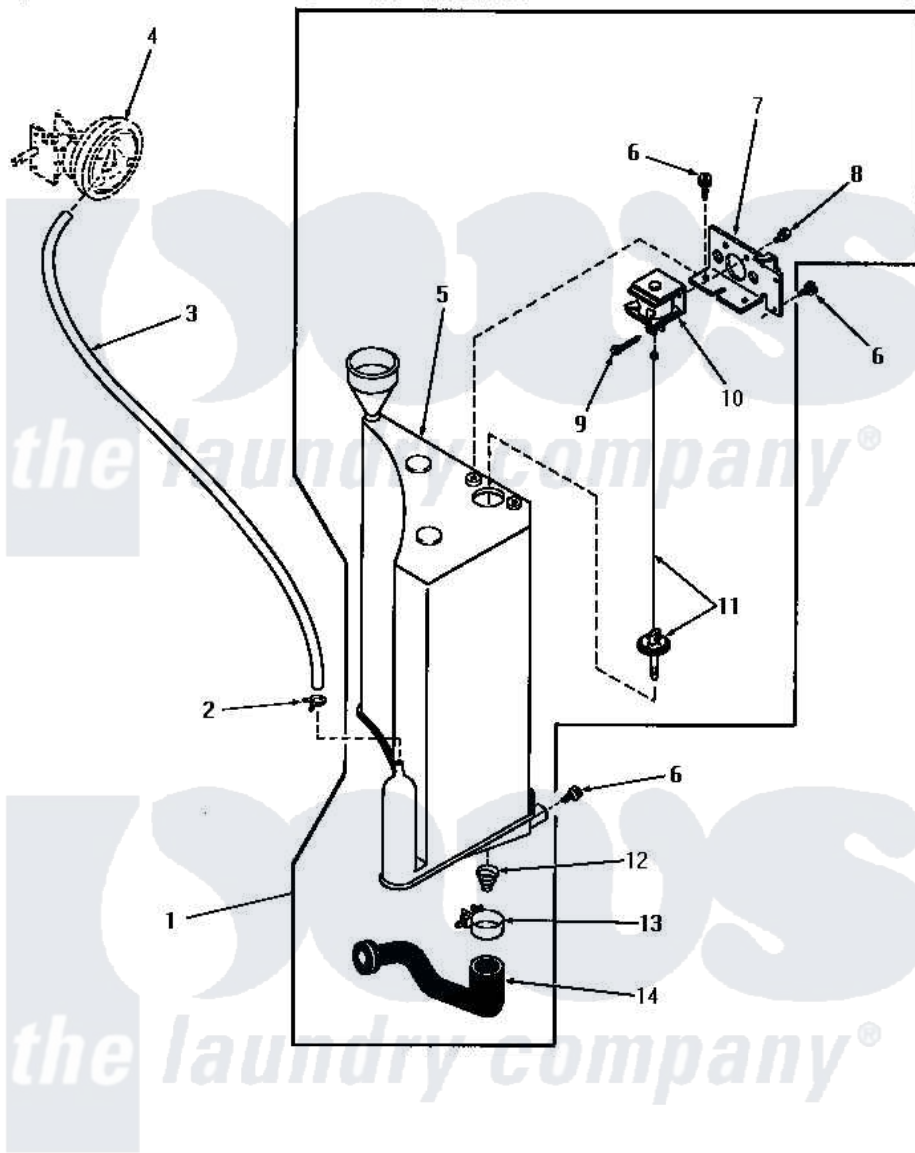

Amana DA6070 23 - RESERVOIR & DRAIN VALVE

RESERVOIR AND DRAIN VALVE
 (Starting Serial Nos. 5556D40 and 234J7953)

Amana [Residential Amana DA6070 Washer Parts](#) Parts Diagram 23 - RESERVOIR & DRAIN VALVE
 Click on the part number to view part

| Item | Original Part Number | Replaced By | Status | Part Description |
|------|------------------------|------------------------|---------------|-----------------------------|
| 1 | 26003 | | | Assembly, Pressure Tank-Com |
| 2 | Y22294 | 596669 | | Clamp, Manifold |
| 3 | 24444 | | Not Available | NO LONGER AVAILABLE |
| 4 | Y00000000 | | Not Available | SEE NOTE PRESSURE SWITCH |
| 5 | 25993 | | Not Available | RESERVOIR |
| 6 | 51784 | | Not Available | SCREW,10B-16 X 1/2 HEX |
| 7 | Y26000 | | Not Available | BRACKET |
| 8 | Y03950 | | | Screw, 10-32 x 5/16 Sems |
| 9 | 20248 | | | Pin, Cotter |
| 10 | 25999 | | Not Available | SOLENOID,DRAIN VALVE |
| 11 | 26244 | | | Assembly, Plunger-Drain Val |
| 12 | 25997 | | Not Available | SPRING,DRAIN VALVE |
| 13 | 20824 | | Not Available | HOSE CLAMP |
| 14 | 25998 | | | Hose, Drain-Pressure Ta |